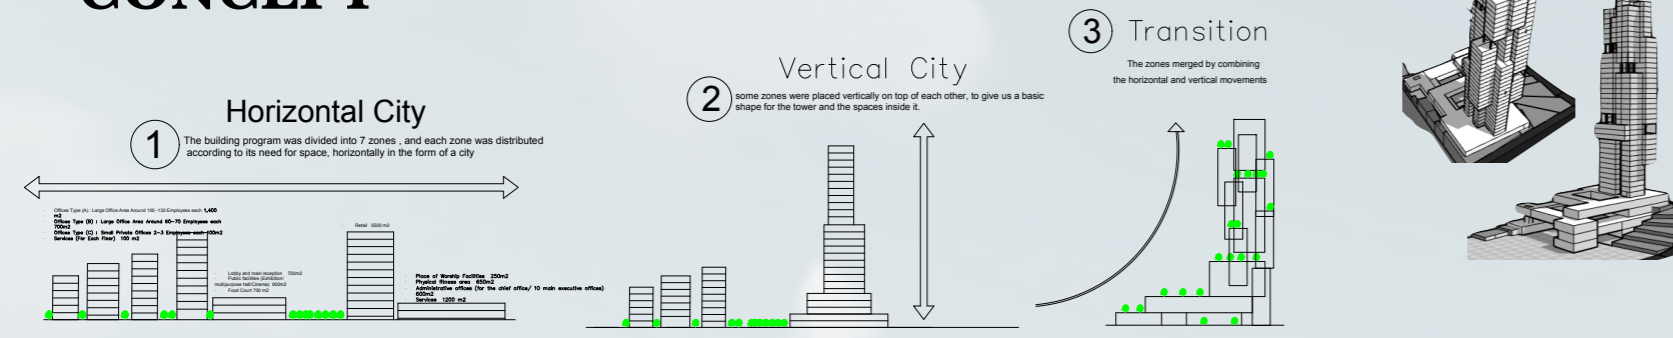

CONCEPT

PLANS

ARCHITECTURAL
DESIGN
DESIGN 7
MIXED USE TOWER
D.ASMA NIAZY
ARCH: FATIMAH
ZURIQAT
BY:
SARA INAYA
201710436
AHMAD TAAN
201510374

ARCHITECTURAL
DESIGN
DESIGN 7
MIXED USE TOWER
D.ASMA NIAZY
ARCH: FATIMAH ZURIQAT
BY:
SARA INAYA
201710436
AHMAD TAAN
201510374