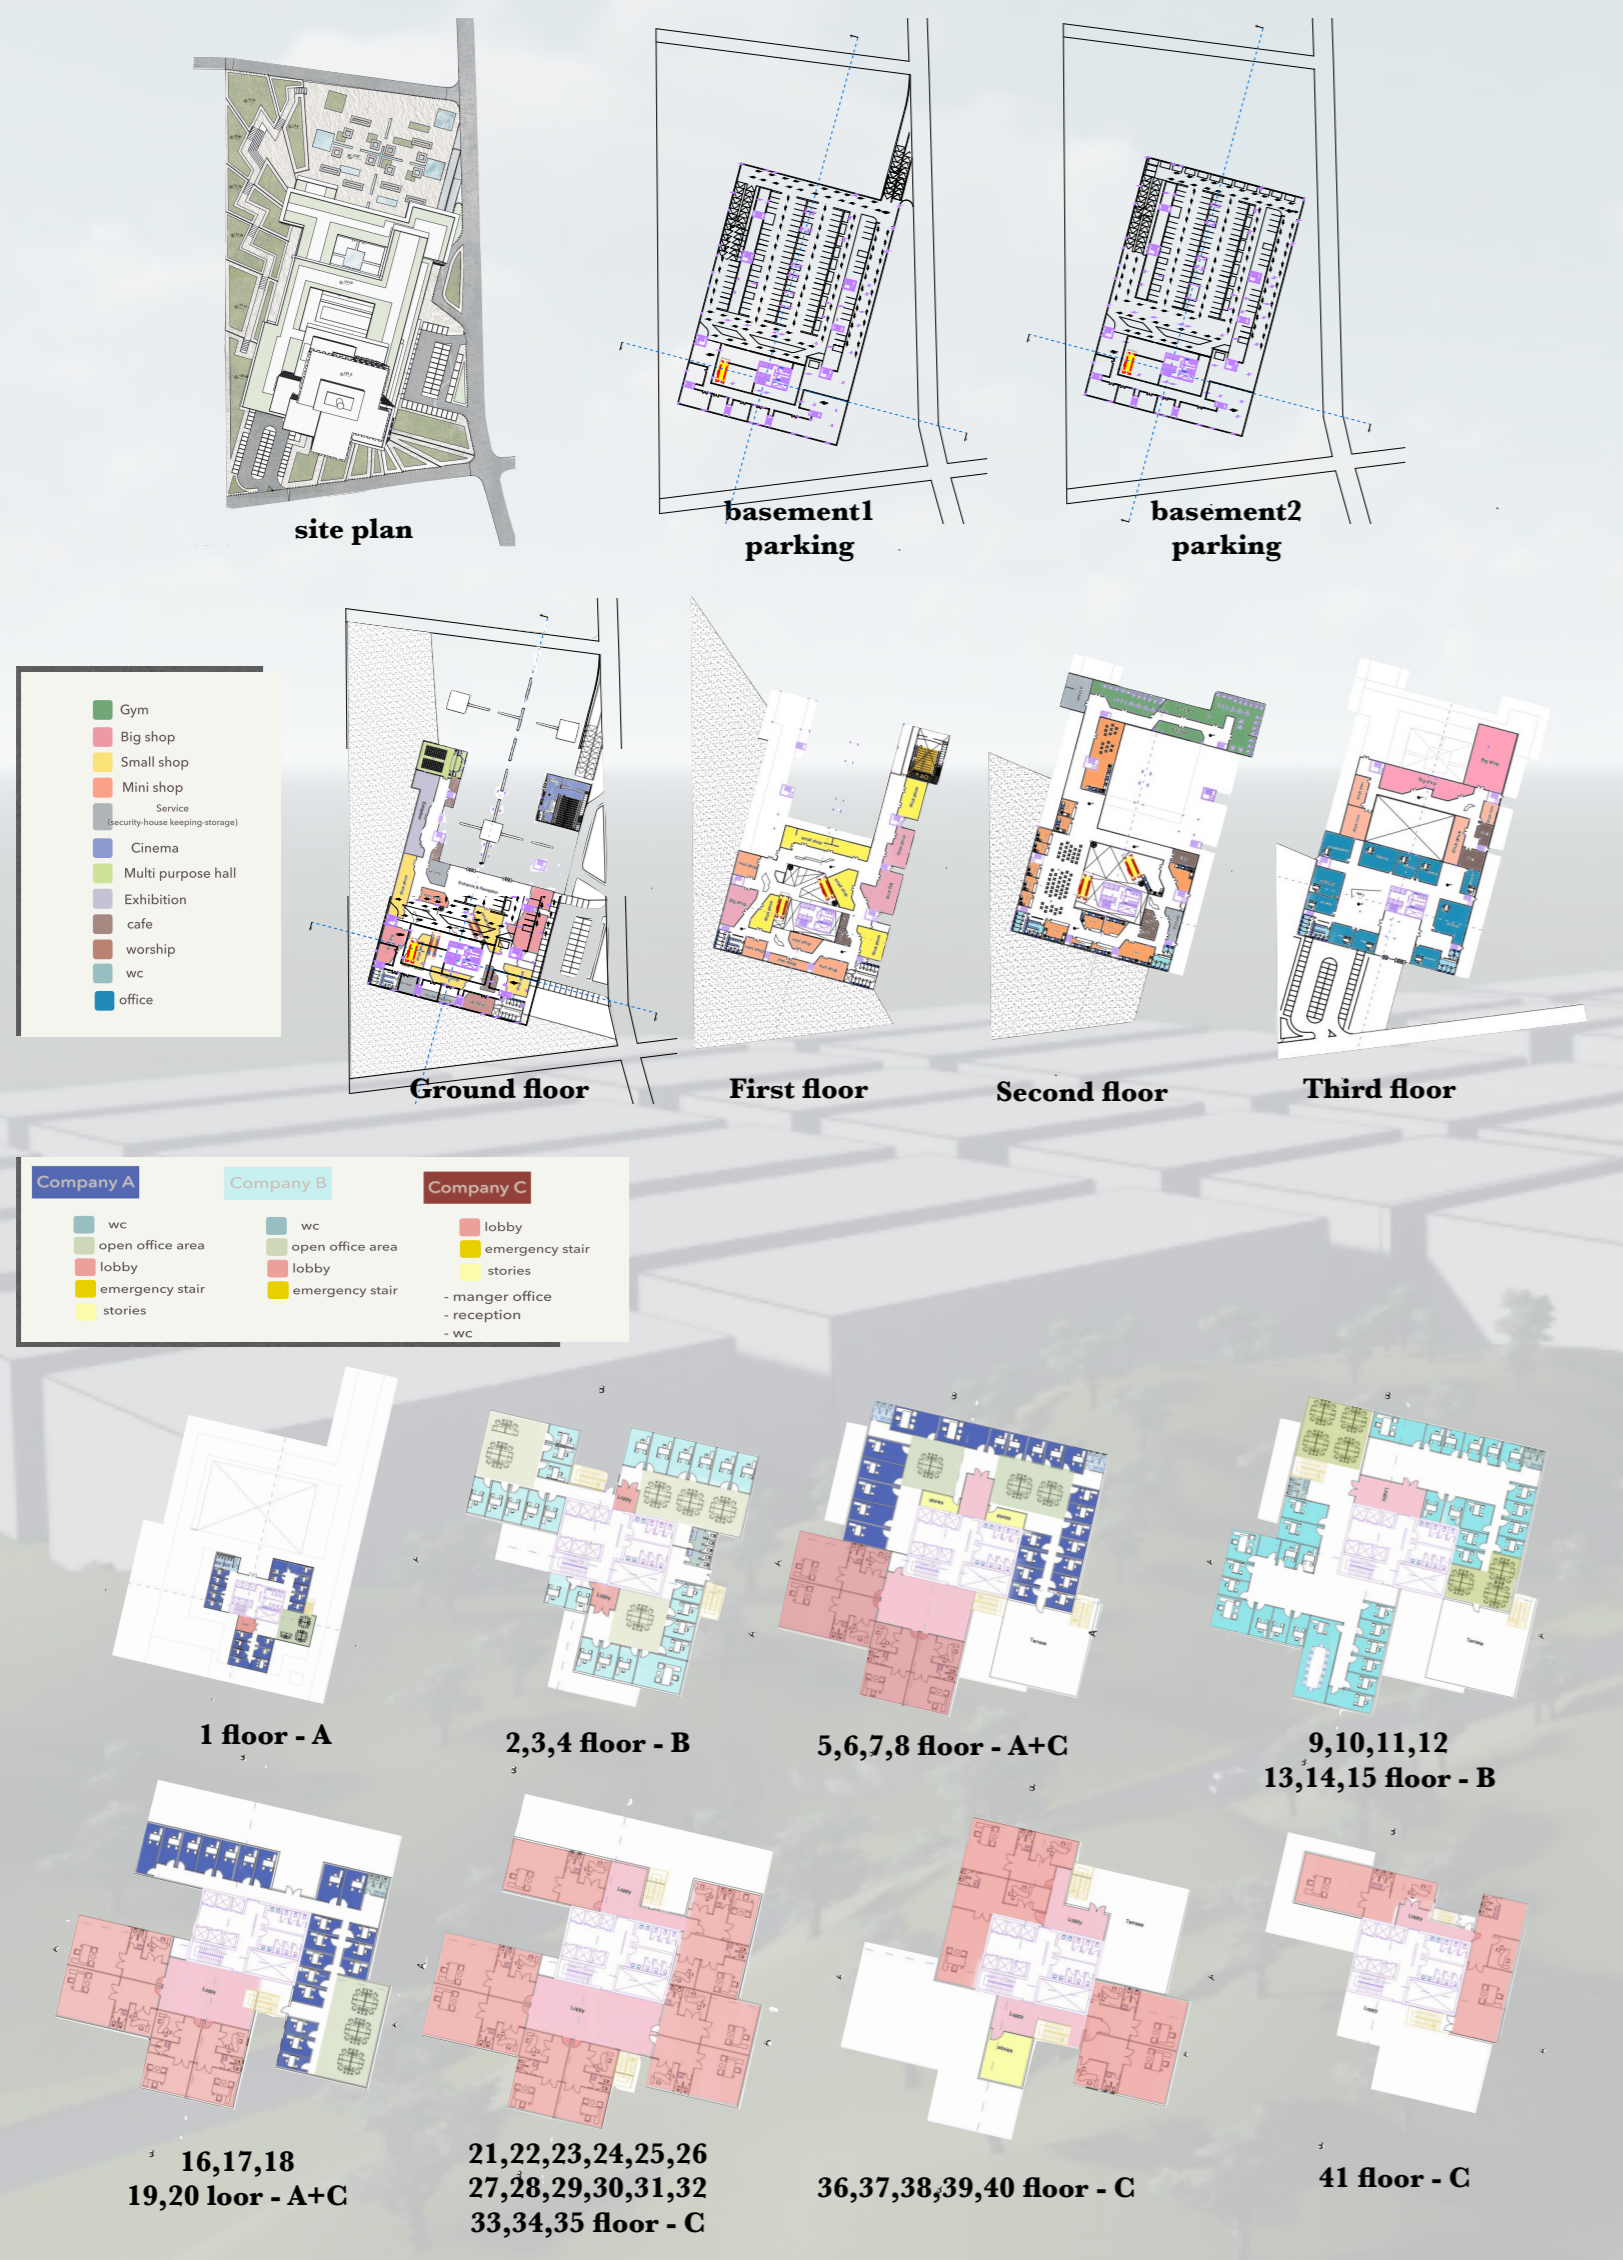

CONCEPT

PLANS

ARCHITECTURAL
DESIGN
DESIGN 7
MIXED USE TOWER
D.ASMA NIAZY
ARCH: FATIMAH
ZURIQAT
BY:
SARA INAYA
201710436
AHMAD TAAN
201510374

ARCHITECTURAL
DESIGN
DESIGN 7
MIXED USE TOWER
D.ASMA NIAZY
ARCH: FATIMAH ZURIQAT
BY:
SARA INAYA
201710436
AHMAD TAAN
201510374