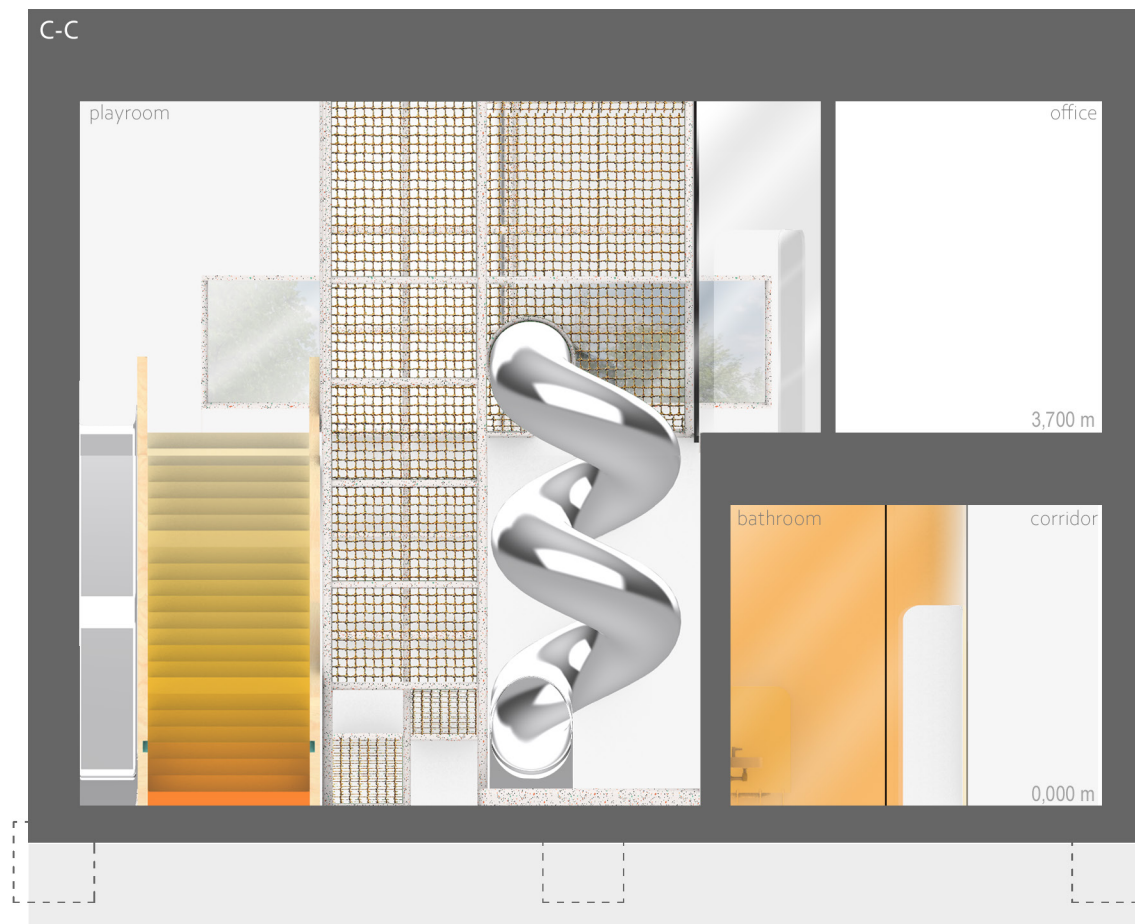

**Recycled plastic**  
white + colored crumb according to the concept

**Color concept**  
complemented by furniture in the colors of the concept

1:75

-  **Glass wall**  
sun yellow
-  **Glass wall**  
uncoloured glass
-  **Birch wood**  
natural light wood, fine texture
-  **Sliding wall**  
sun yellow, translucent
-  **Stainless steel**  
toboggan, slide
-  **Corocord rope net**  
sun yellow
-  **Recycled plastic**  
white + colored crumb according to the concept
-  **Color concept**  
complemented by furniture in the colors of the concept

-  **Glass wall**  
light green
-  **Blackboard**  
chalk drawing
-  **Birch wood**  
natural light wood, fine texture
-  **Recycled plastic**  
white + colored crumb according to the concept
-  **Sliding wall**  
light green, translucent
-  **Color concept**  
complemented by furniture in the colors of the concept