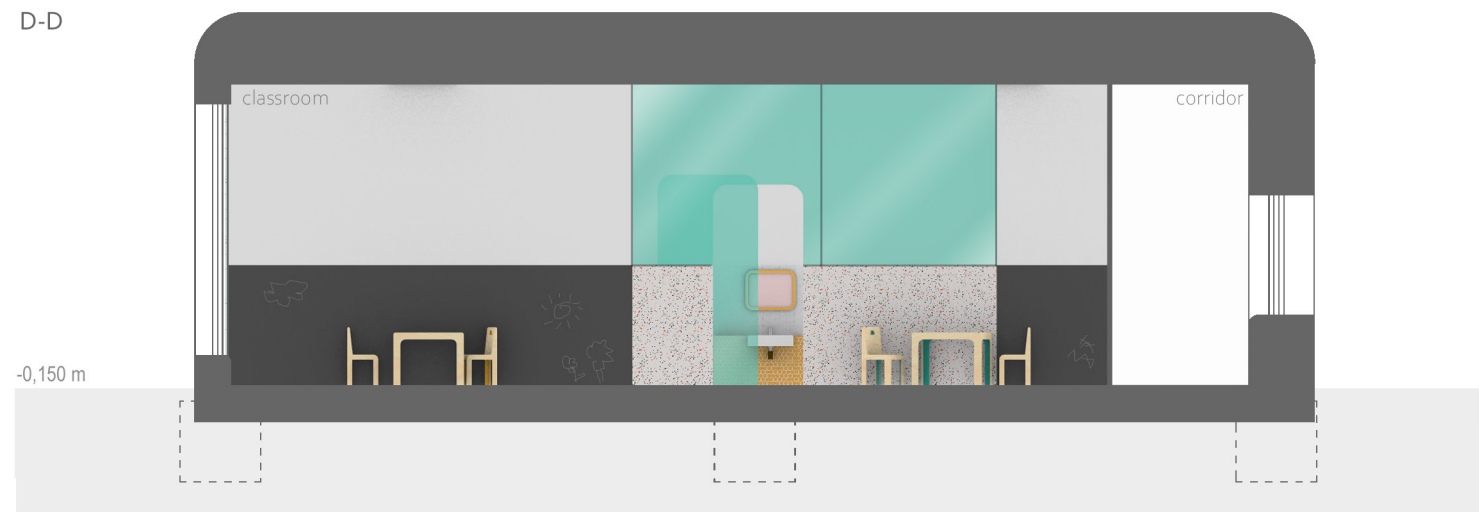

- **Glass wall**
  light green
- **Blackboard**
  chalk drawing
- **Birch wood**
  natural light wood, fine texture
- **Recycled plastic**
  white + colored crumb according to the concept
- **Sliding wall**
  light green, translucent
- **Color concept**
  complemented by furniture in the colors of the concept