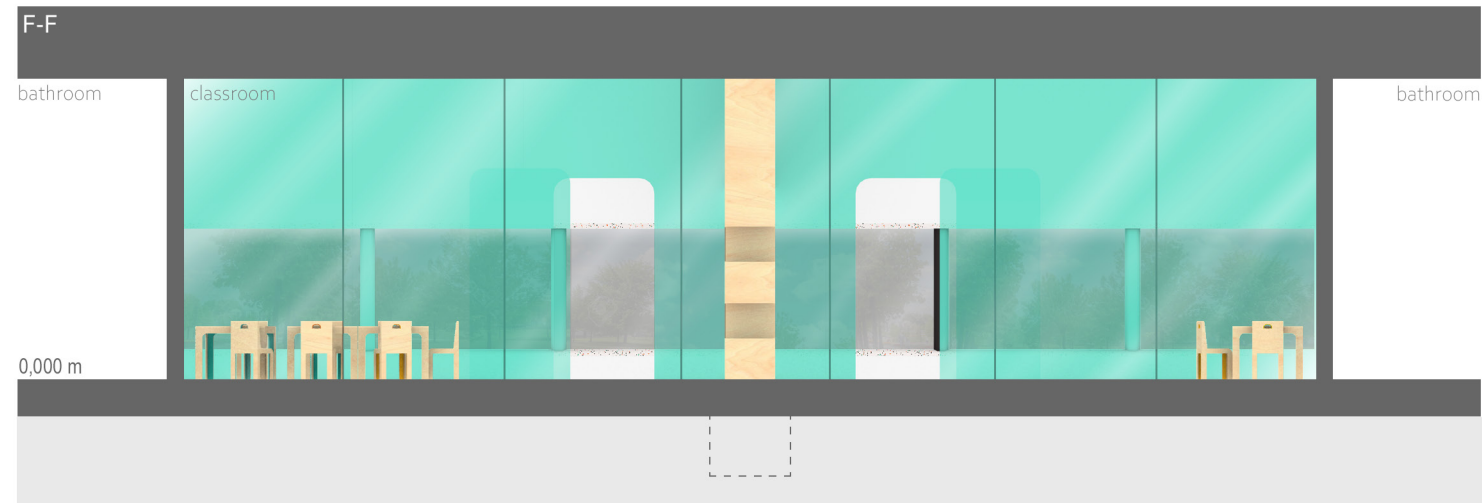

- **Glass wall**
  light green
- **Blackboard**
  chalk drawing
- **Birch wood**
  natural light wood, fine texture
- **Recycled plastic**
  white + colored crumb according to the concept
- **Sliding wall**
  light green, translucent
- **Color concept**
  complemented by furniture in the colors of the concept