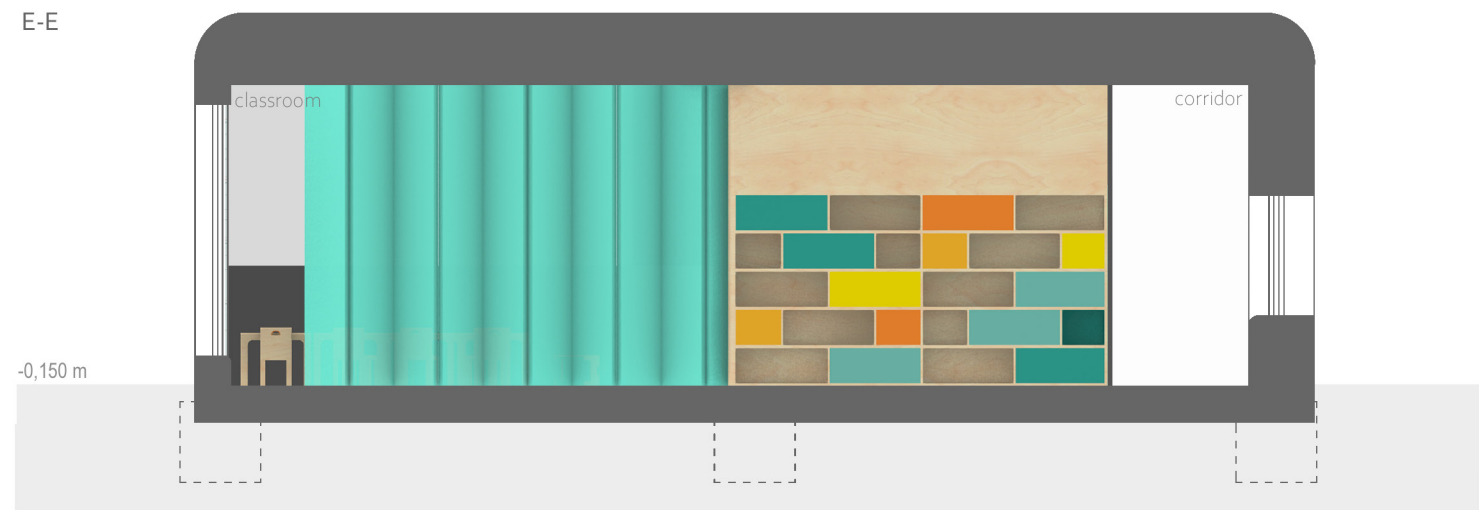

- **Glass wall**
  light green
- **Blackboard**
  chalk drawing
- **Birch wood**
  natural light wood, fine texture
- **Recycled plastic**
  white + colored crumb according to the concept
- **Sliding wall**
  light green, translucent
- **Color concept**
  complemented by furniture in the colors of the concept