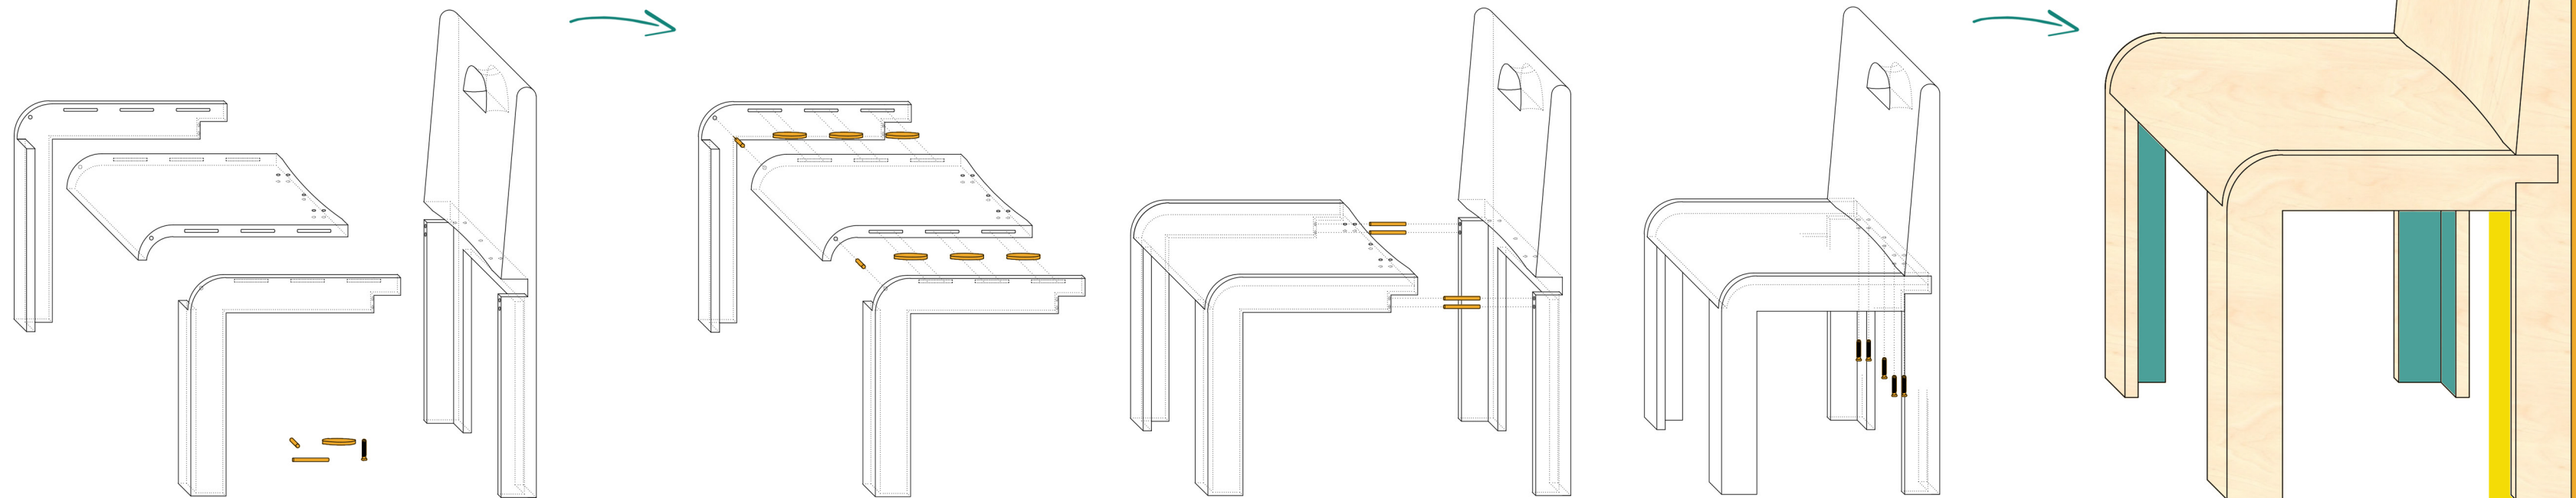

 **Birch wood**  
natural light wood, fine texture

 **Color concept**  
highlighted detail

- 6x biscuit joiner 15 x 47 x 4
- 2x dowel pin Ø 5 x 25
- 4x dowel pin Ø 8 x 40
- 5x hexagon socket countersunk head screw M5, Ø 5 x 35

-  **Glass wall**  
light green
-  **Blackboard**  
chalk drawing
-  **Birch wood**  
natural light wood, fine texture
-  **Recycled plastic**  
white + colored crumb according to the concept
-  **Sliding wall**  
light green, translucent
-  **Color concept**  
complemented by furniture in the colors of the concept