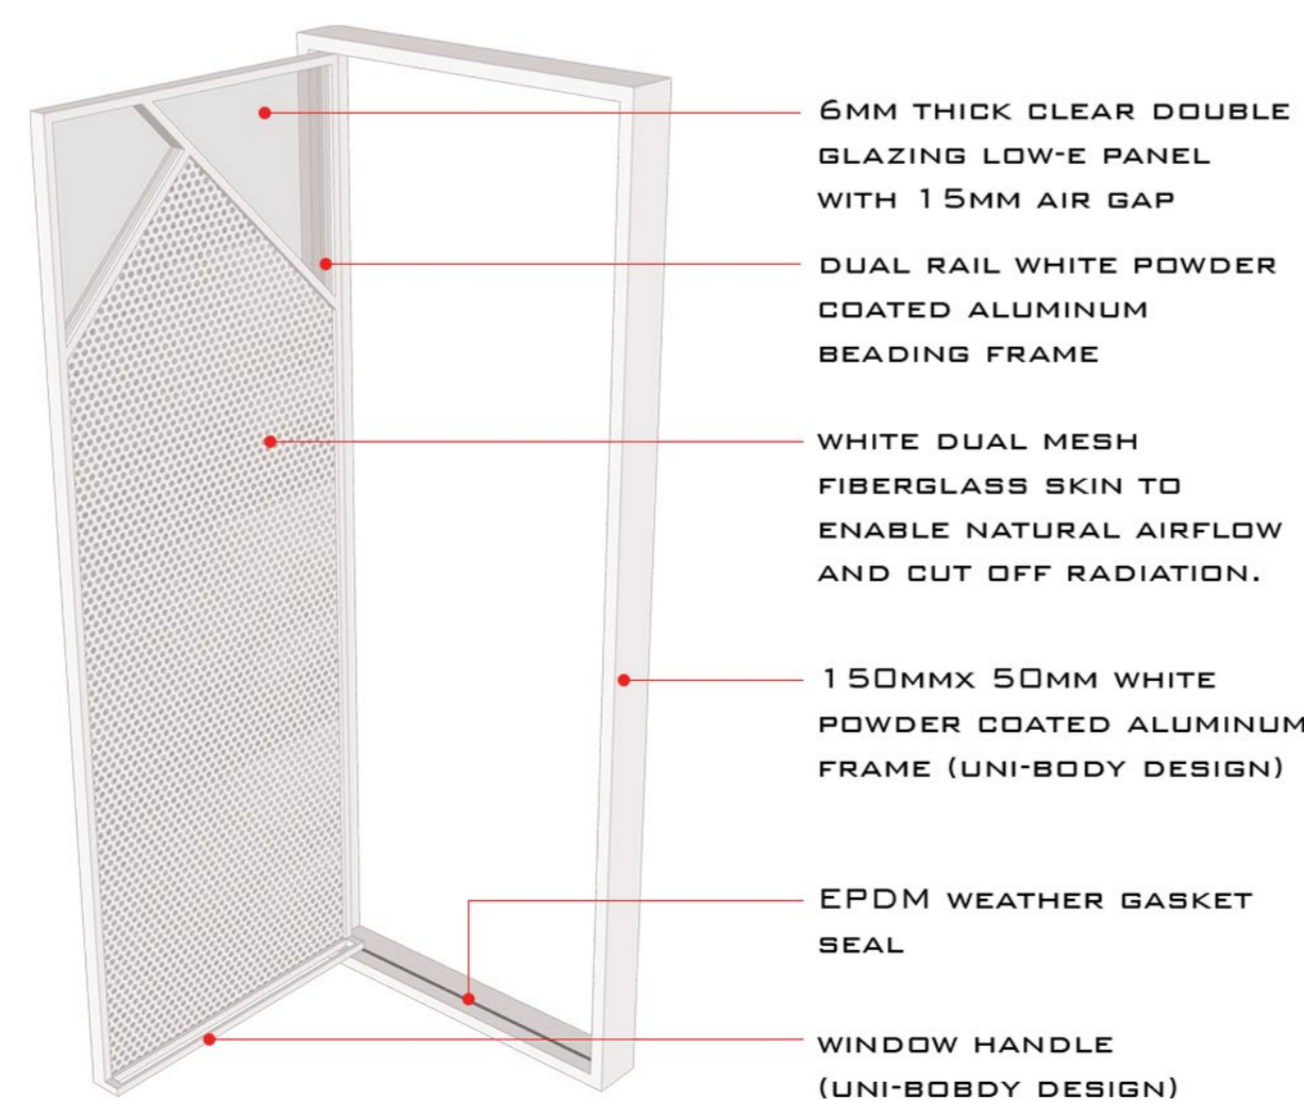

Youth hostel facade Detail

Youth hostel Roof terrace Detail

Museum Louver Detail

Museum washroom panelled door Detail

Museum floor Detail

Museum columns head Detail

Museum RGB staircase Detail

Museum Adaptable table/storage Detail