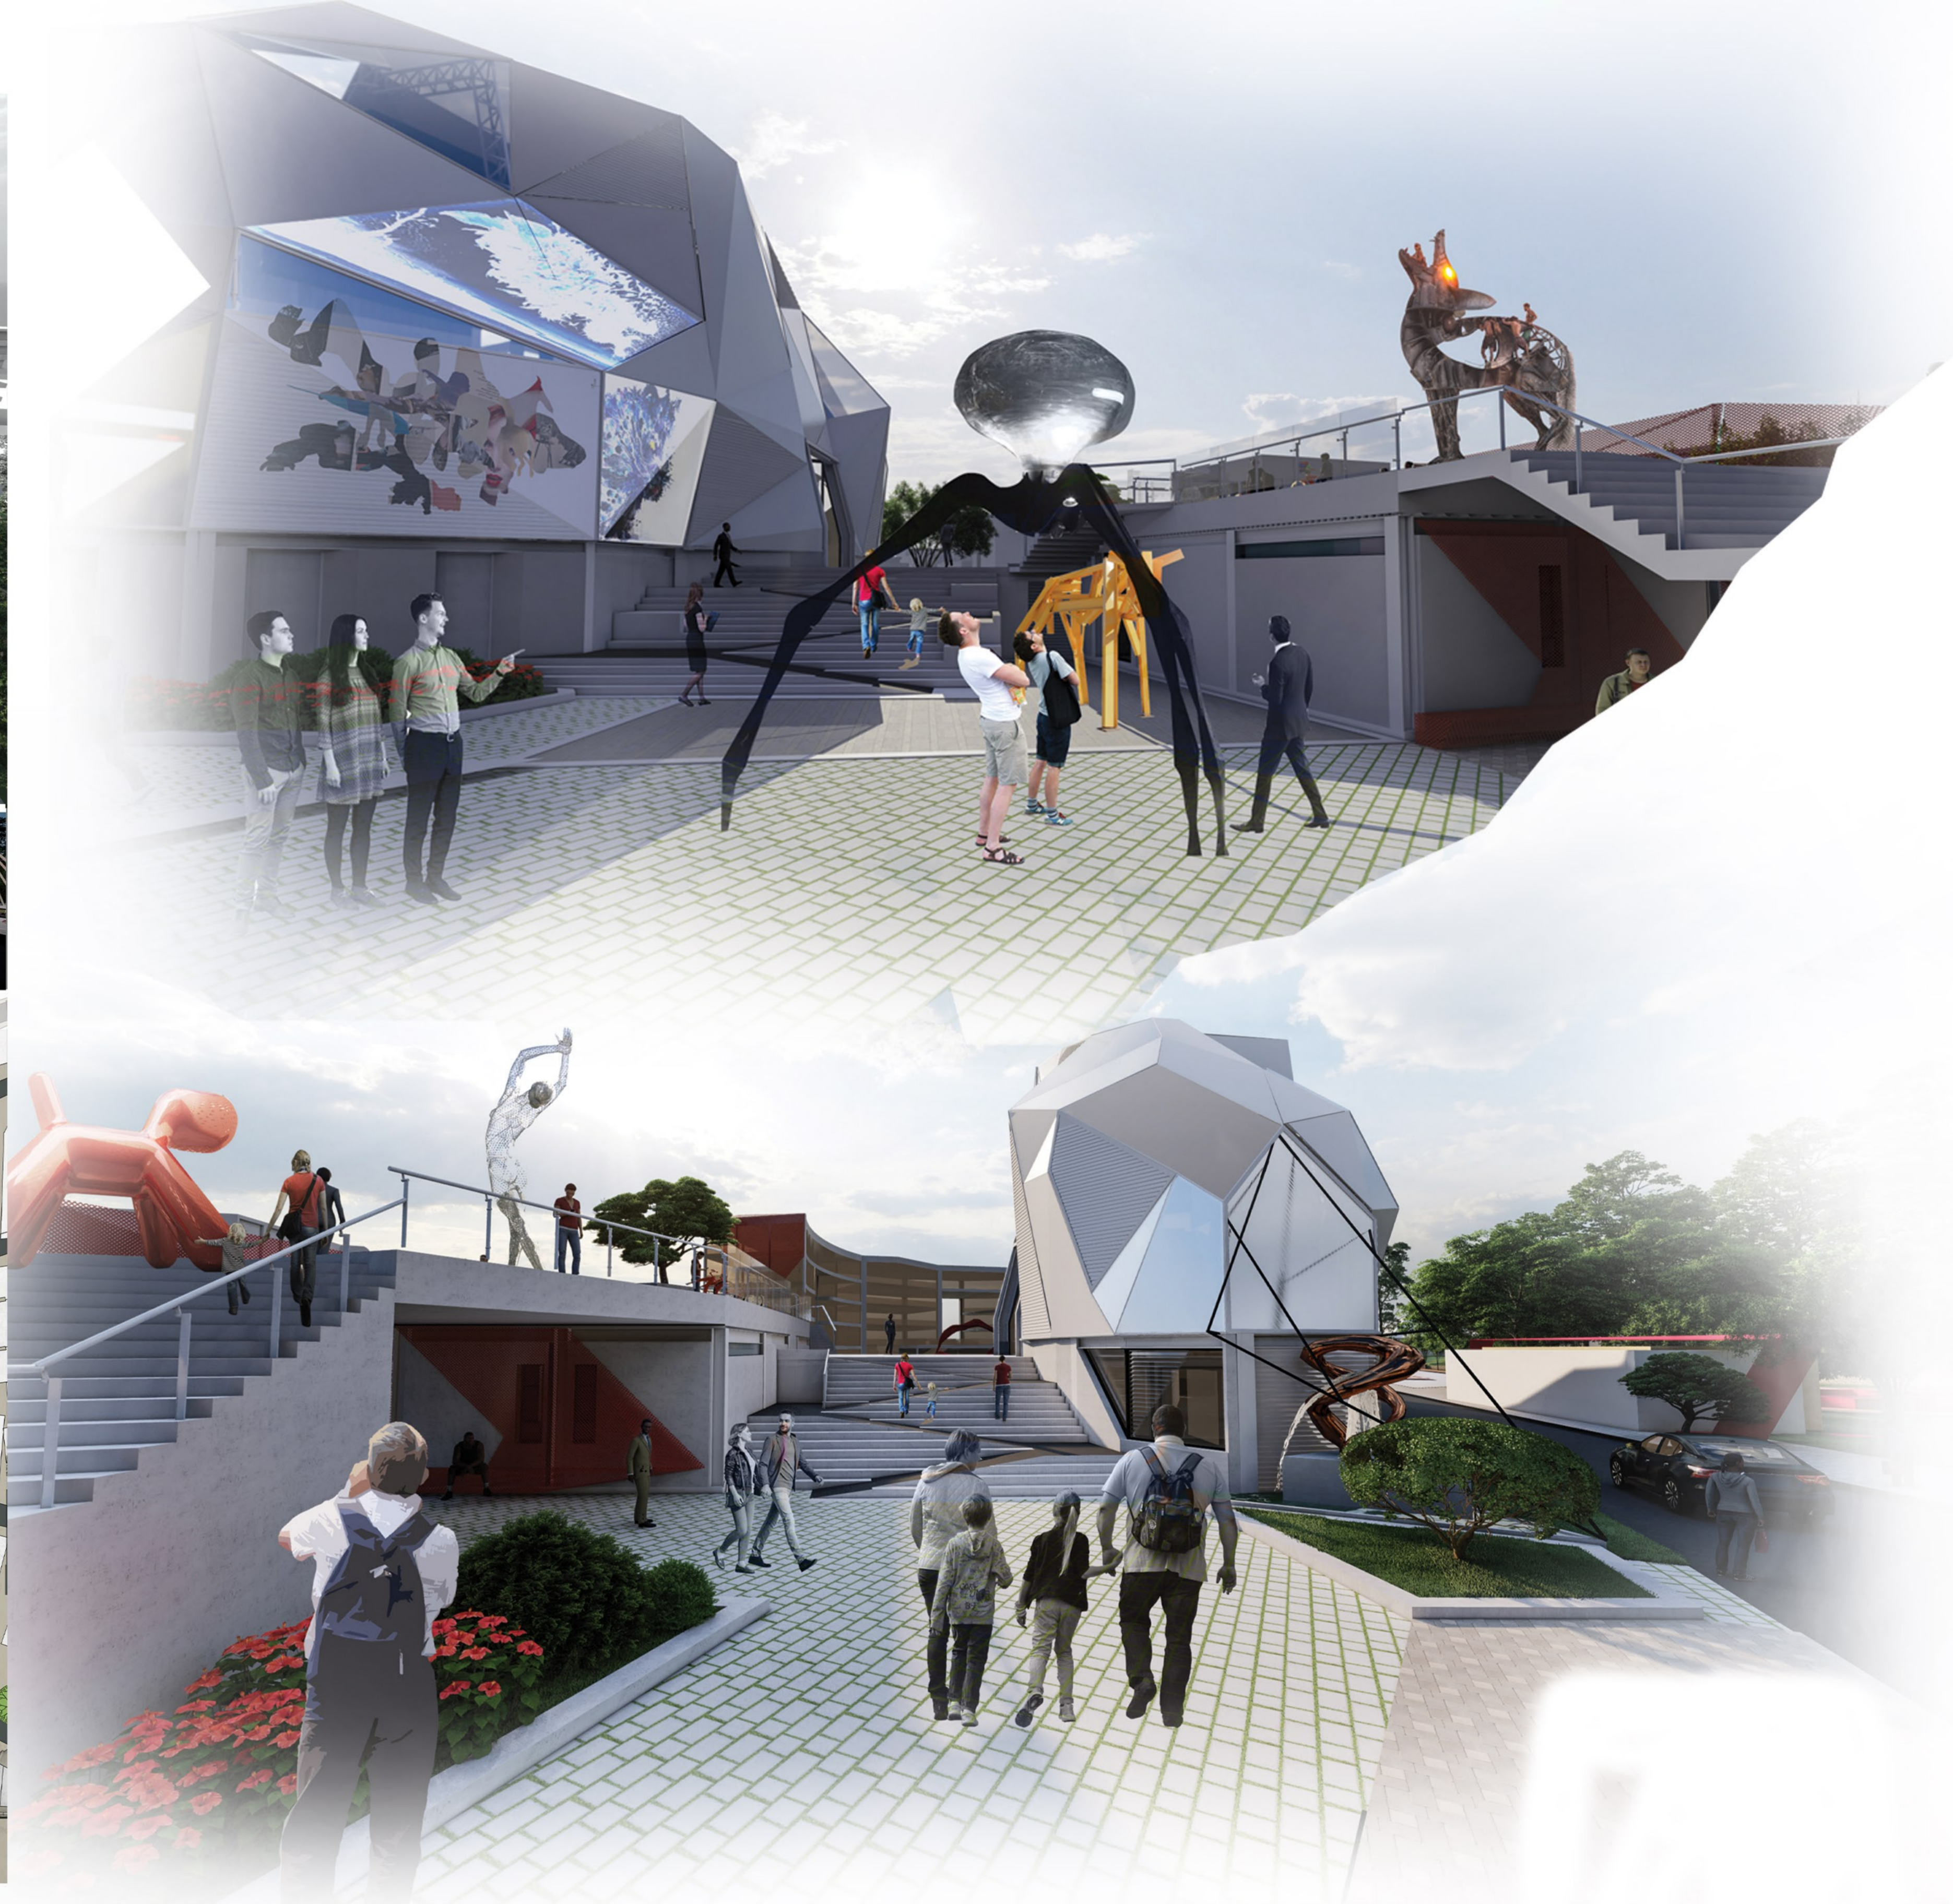

Contemporary Art Museum Node

4way junction Node

Bus stand Node

Cityscape Observe Space

# BEACON

Contemporary Art Museum & Youth Hostel  
Location : Nugegoda

*The beacon is also an architectural expression of contemporary art, trying its best to fit into contemporary nature. it collaborates the concepts of public space, technology and architecture.*