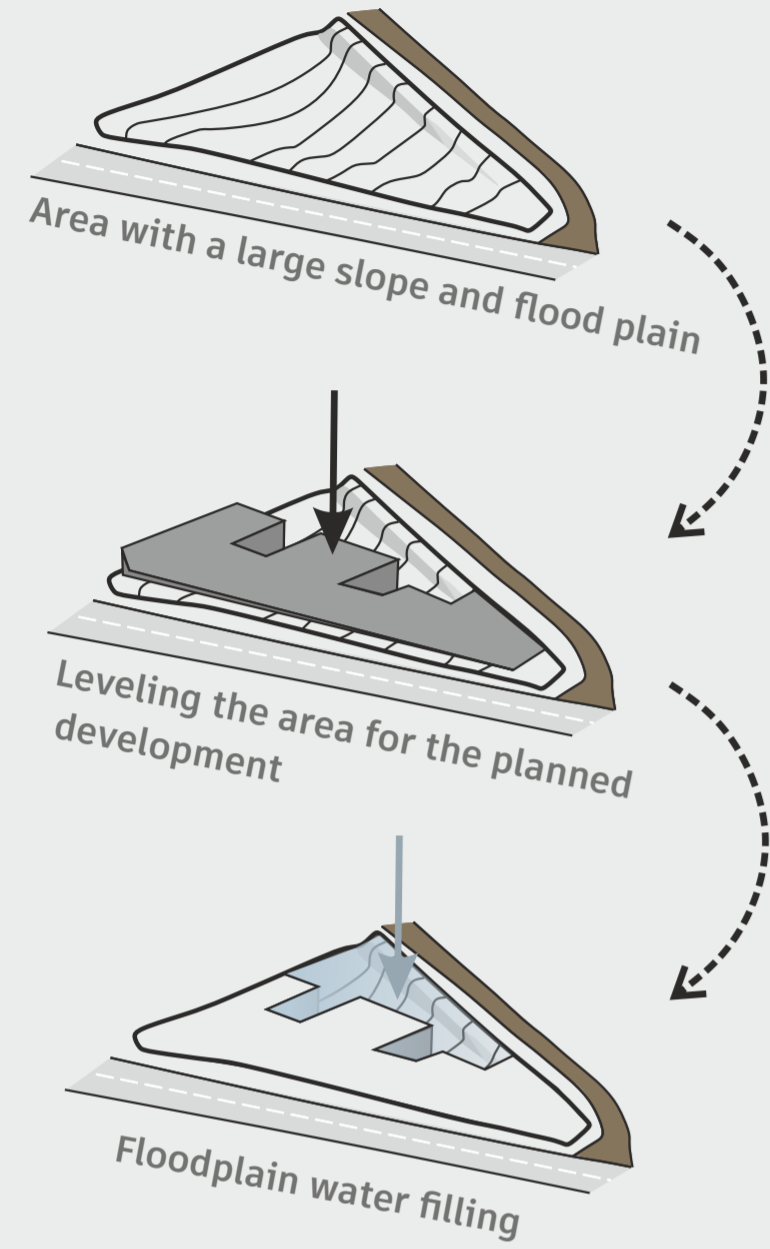

GREEN MODULAR

TERRAIN DIAGRAM

LOCALIZATION: BYTOM, POLAND

SITE PLAN SCALE 1:500
0 5 10 15 20 25 [m]

LEGEND

- plot boundaries
- - - study area
- ▭ designed building
- Ⓧ number of storeys
- ▲ building entrance
- grass
- water
- tree
- Ⓧ underground parking
- Ⓧ playground
- Ⓧ bench