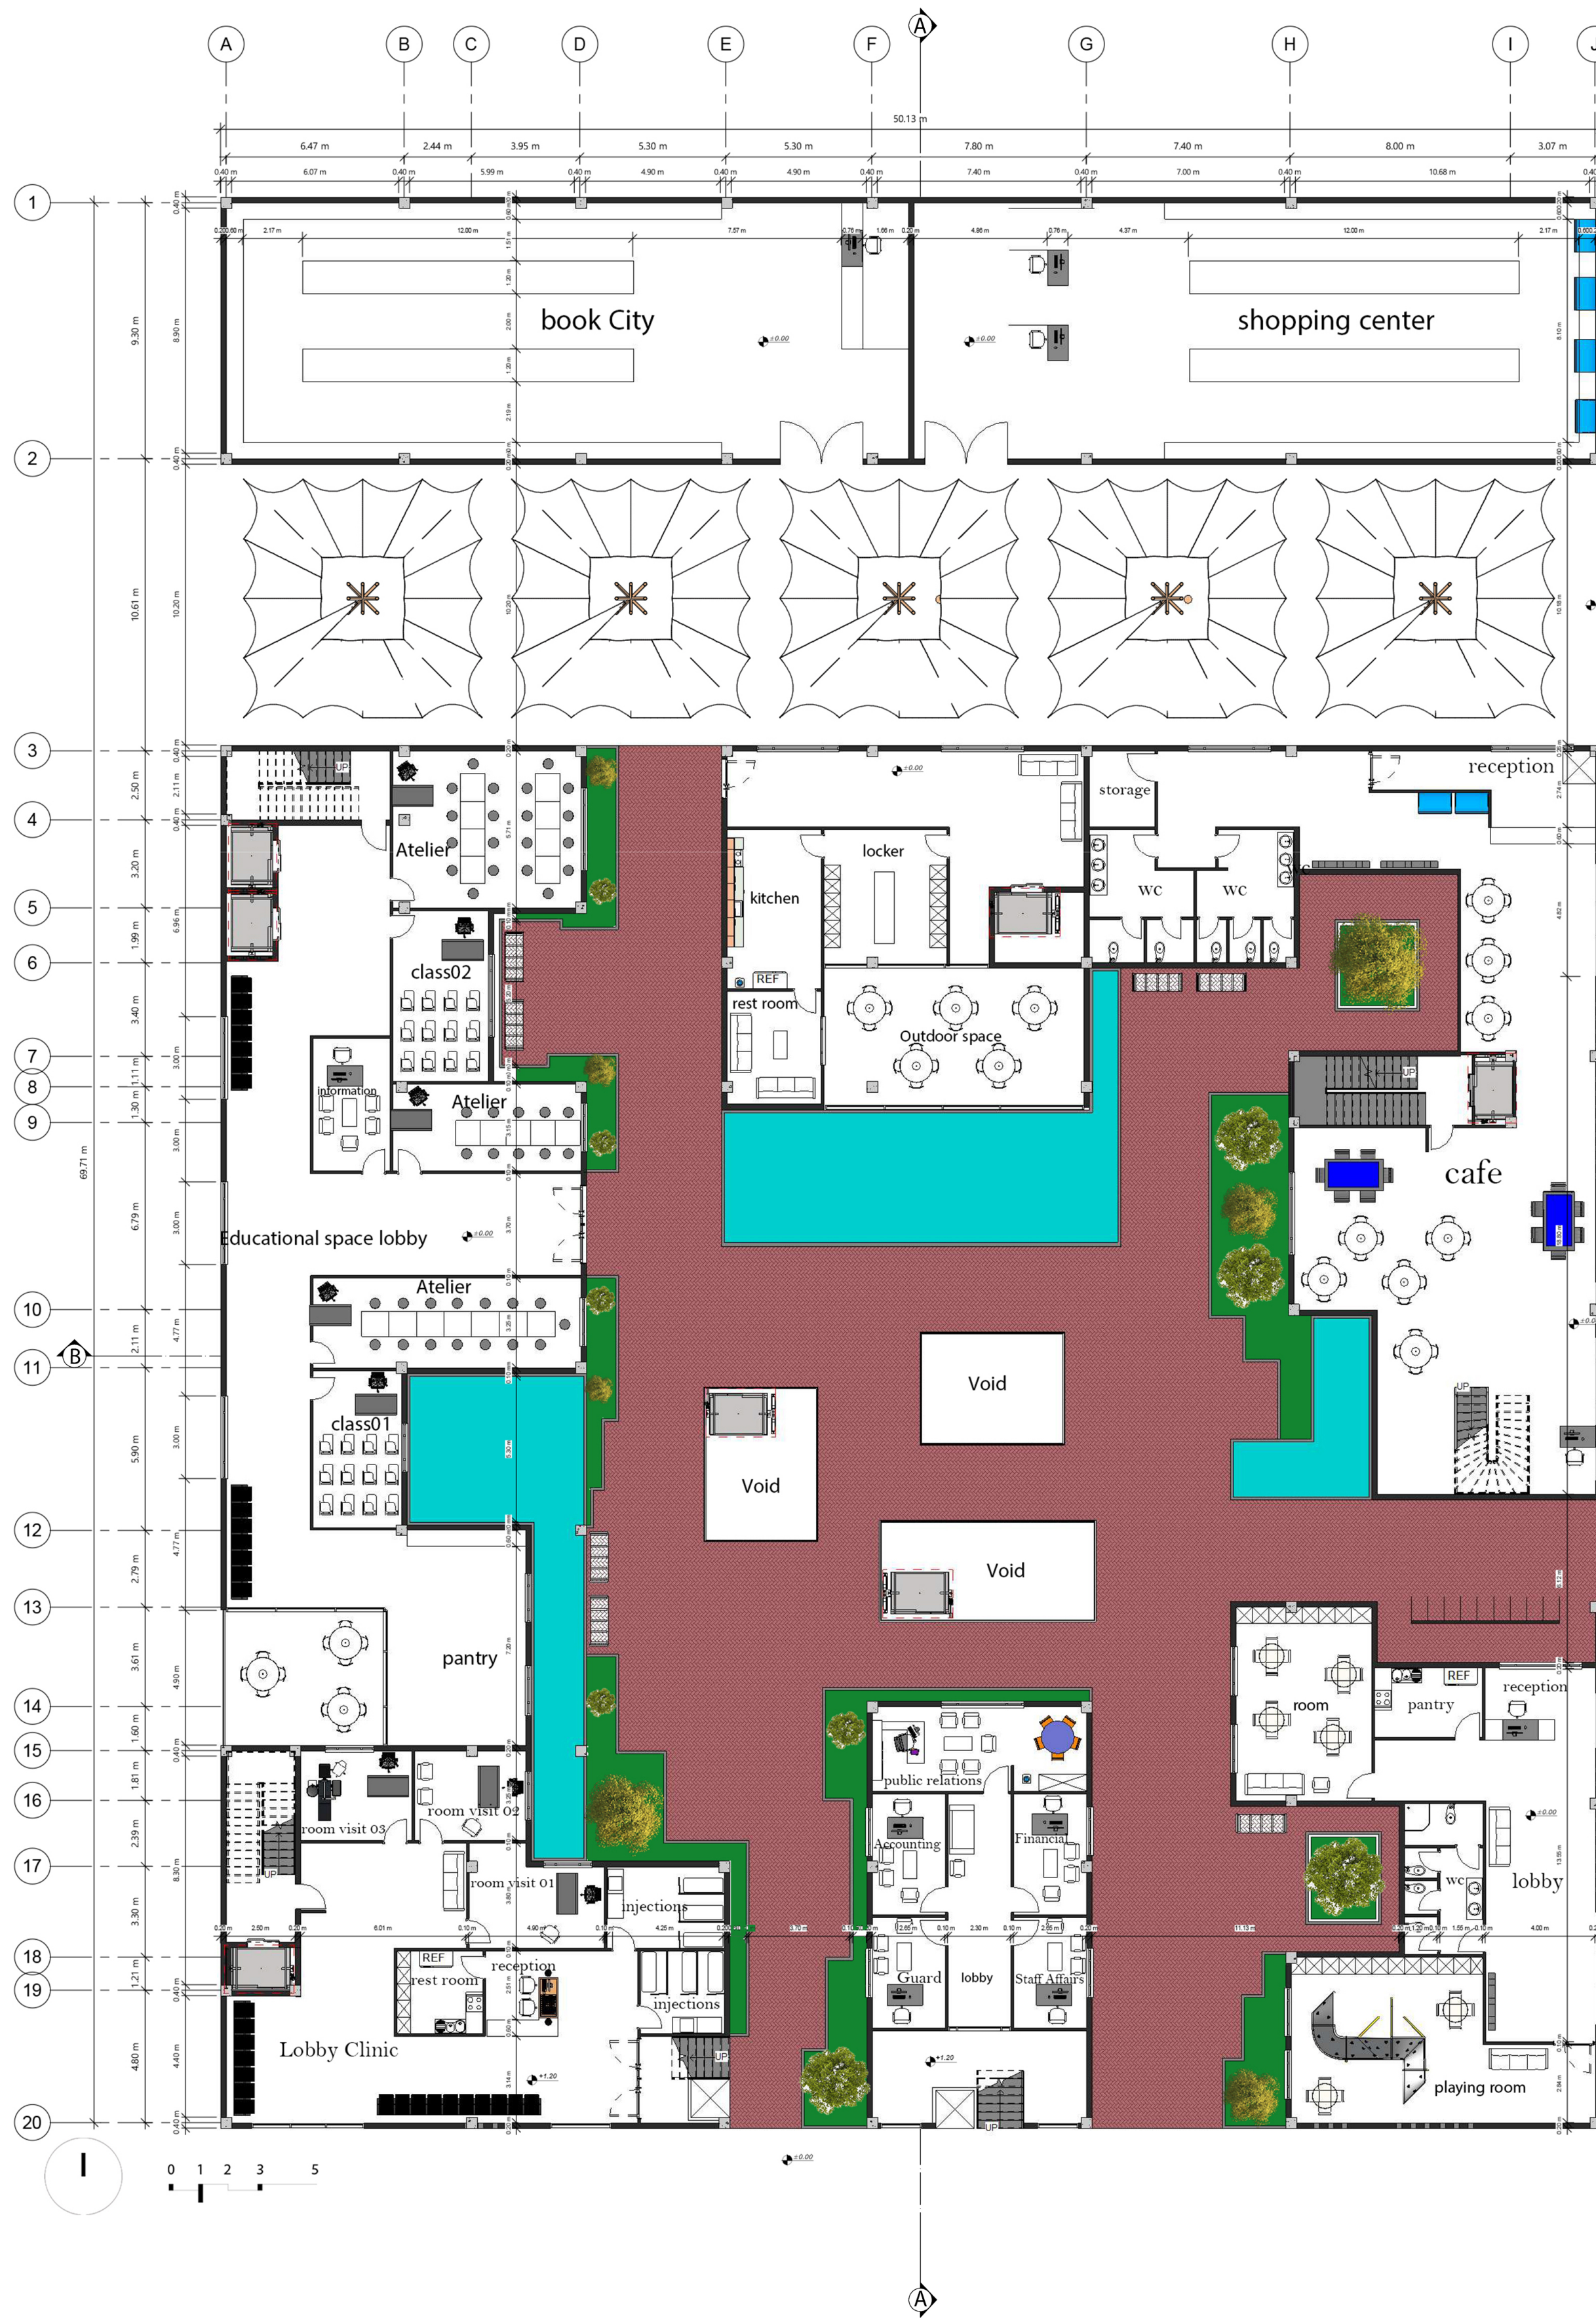

Considering the organic texture of the region and its areas, paying attention to it in design can be important. Combining it with today's design and technology today can be somewhat responsive to the field of design and also using the form of buildings in the region can greatly help improve spatial quality. Spatial opening of invitations in Timcheh space increases the user's sense of satisfaction and can be quite important in the design scenario. The texture of the area and the surrounding areas does not create conflict and does not create a gap in the audience's mind in accepting it, and its combination with the architecture of the day can complete the building.

PROF. DR SANAZ HAGHSHENAS

HOSSEIN MIRZABEIGI

Ground Floor Plan

First Floor Plan