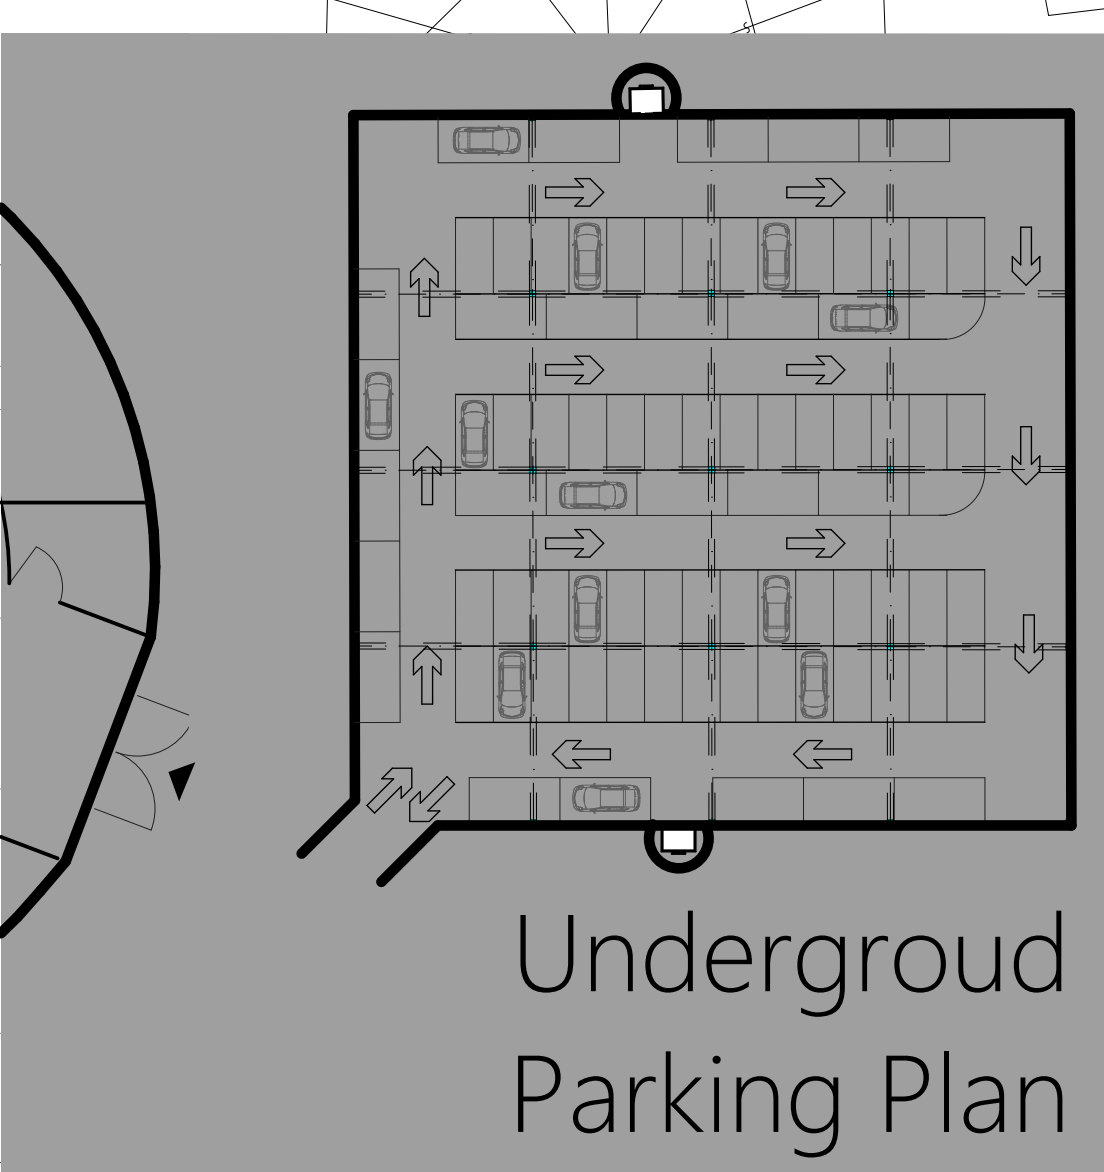

TECHNOLOGY IN BRATISLAVA

Visualisation 6.

Visualisation 7. Land development plan scale 1:500

Underground Parking Plan

Cross section of the campus area