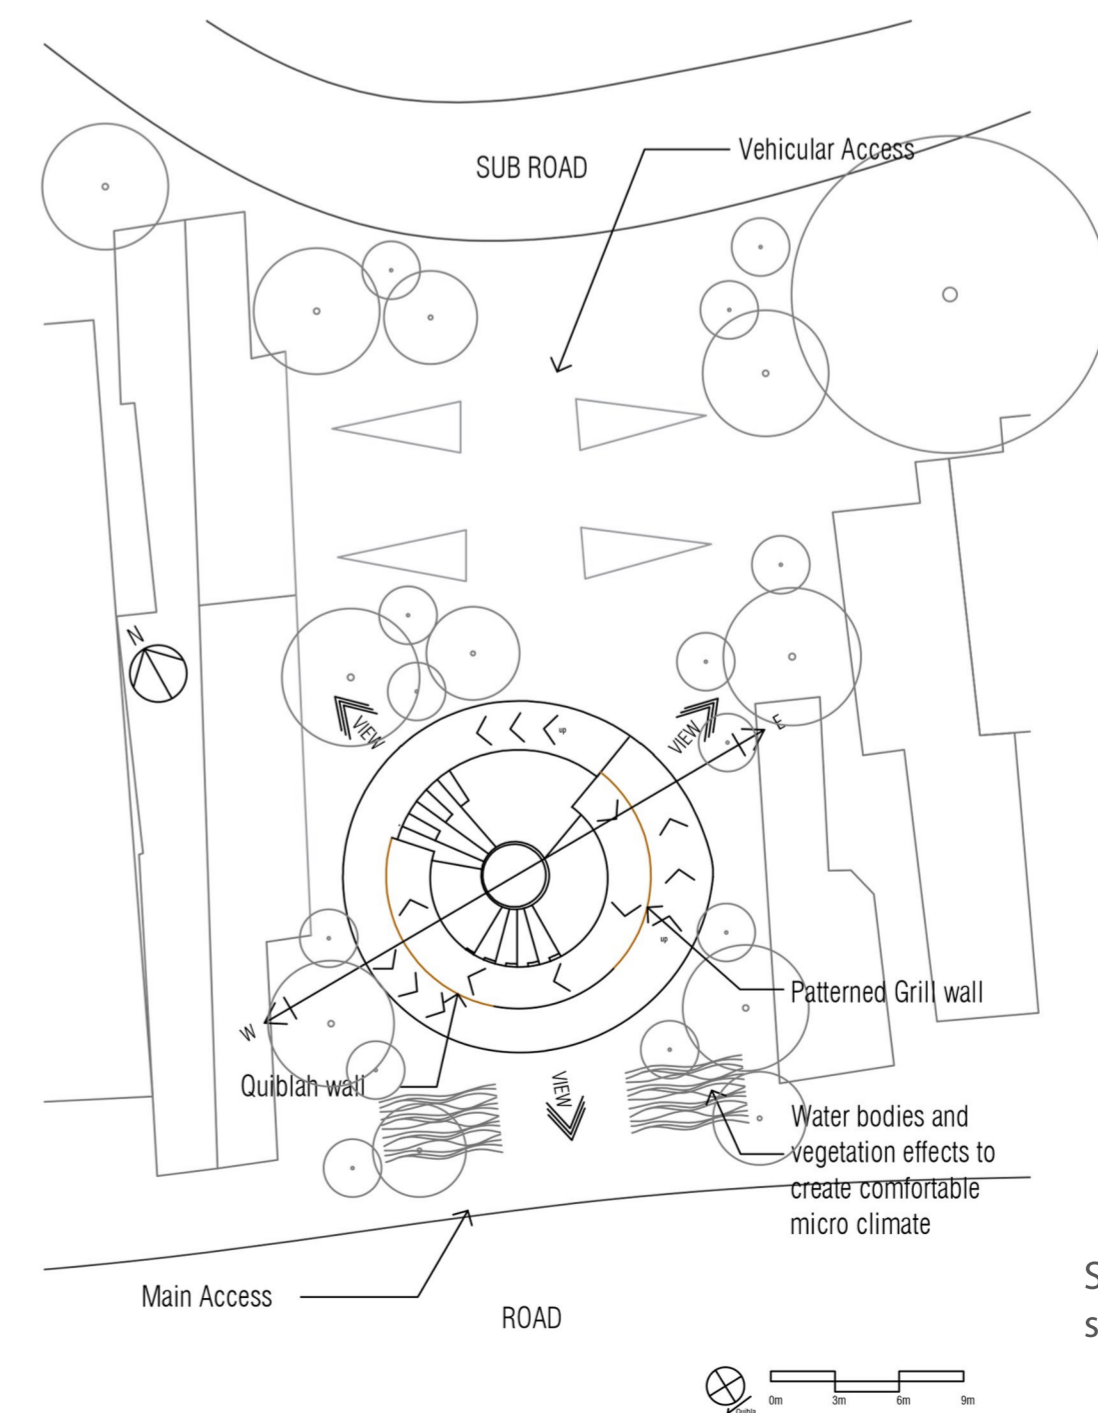

MOSQUE AT NUGEGODA

LEGEND

- 1 Site
- 2 Super market building
- 3 Bus stand
- 4 Open air theater
- 5 Railway station
- 6 Public fair
- 7 Public library
- 8 Residential area
- 9 Parking to the mosque
- 10 Public parking

CONTEXT

Location of the existing site

View towards the Old Kesbewa road at the bus stand building

Site analysis sketch