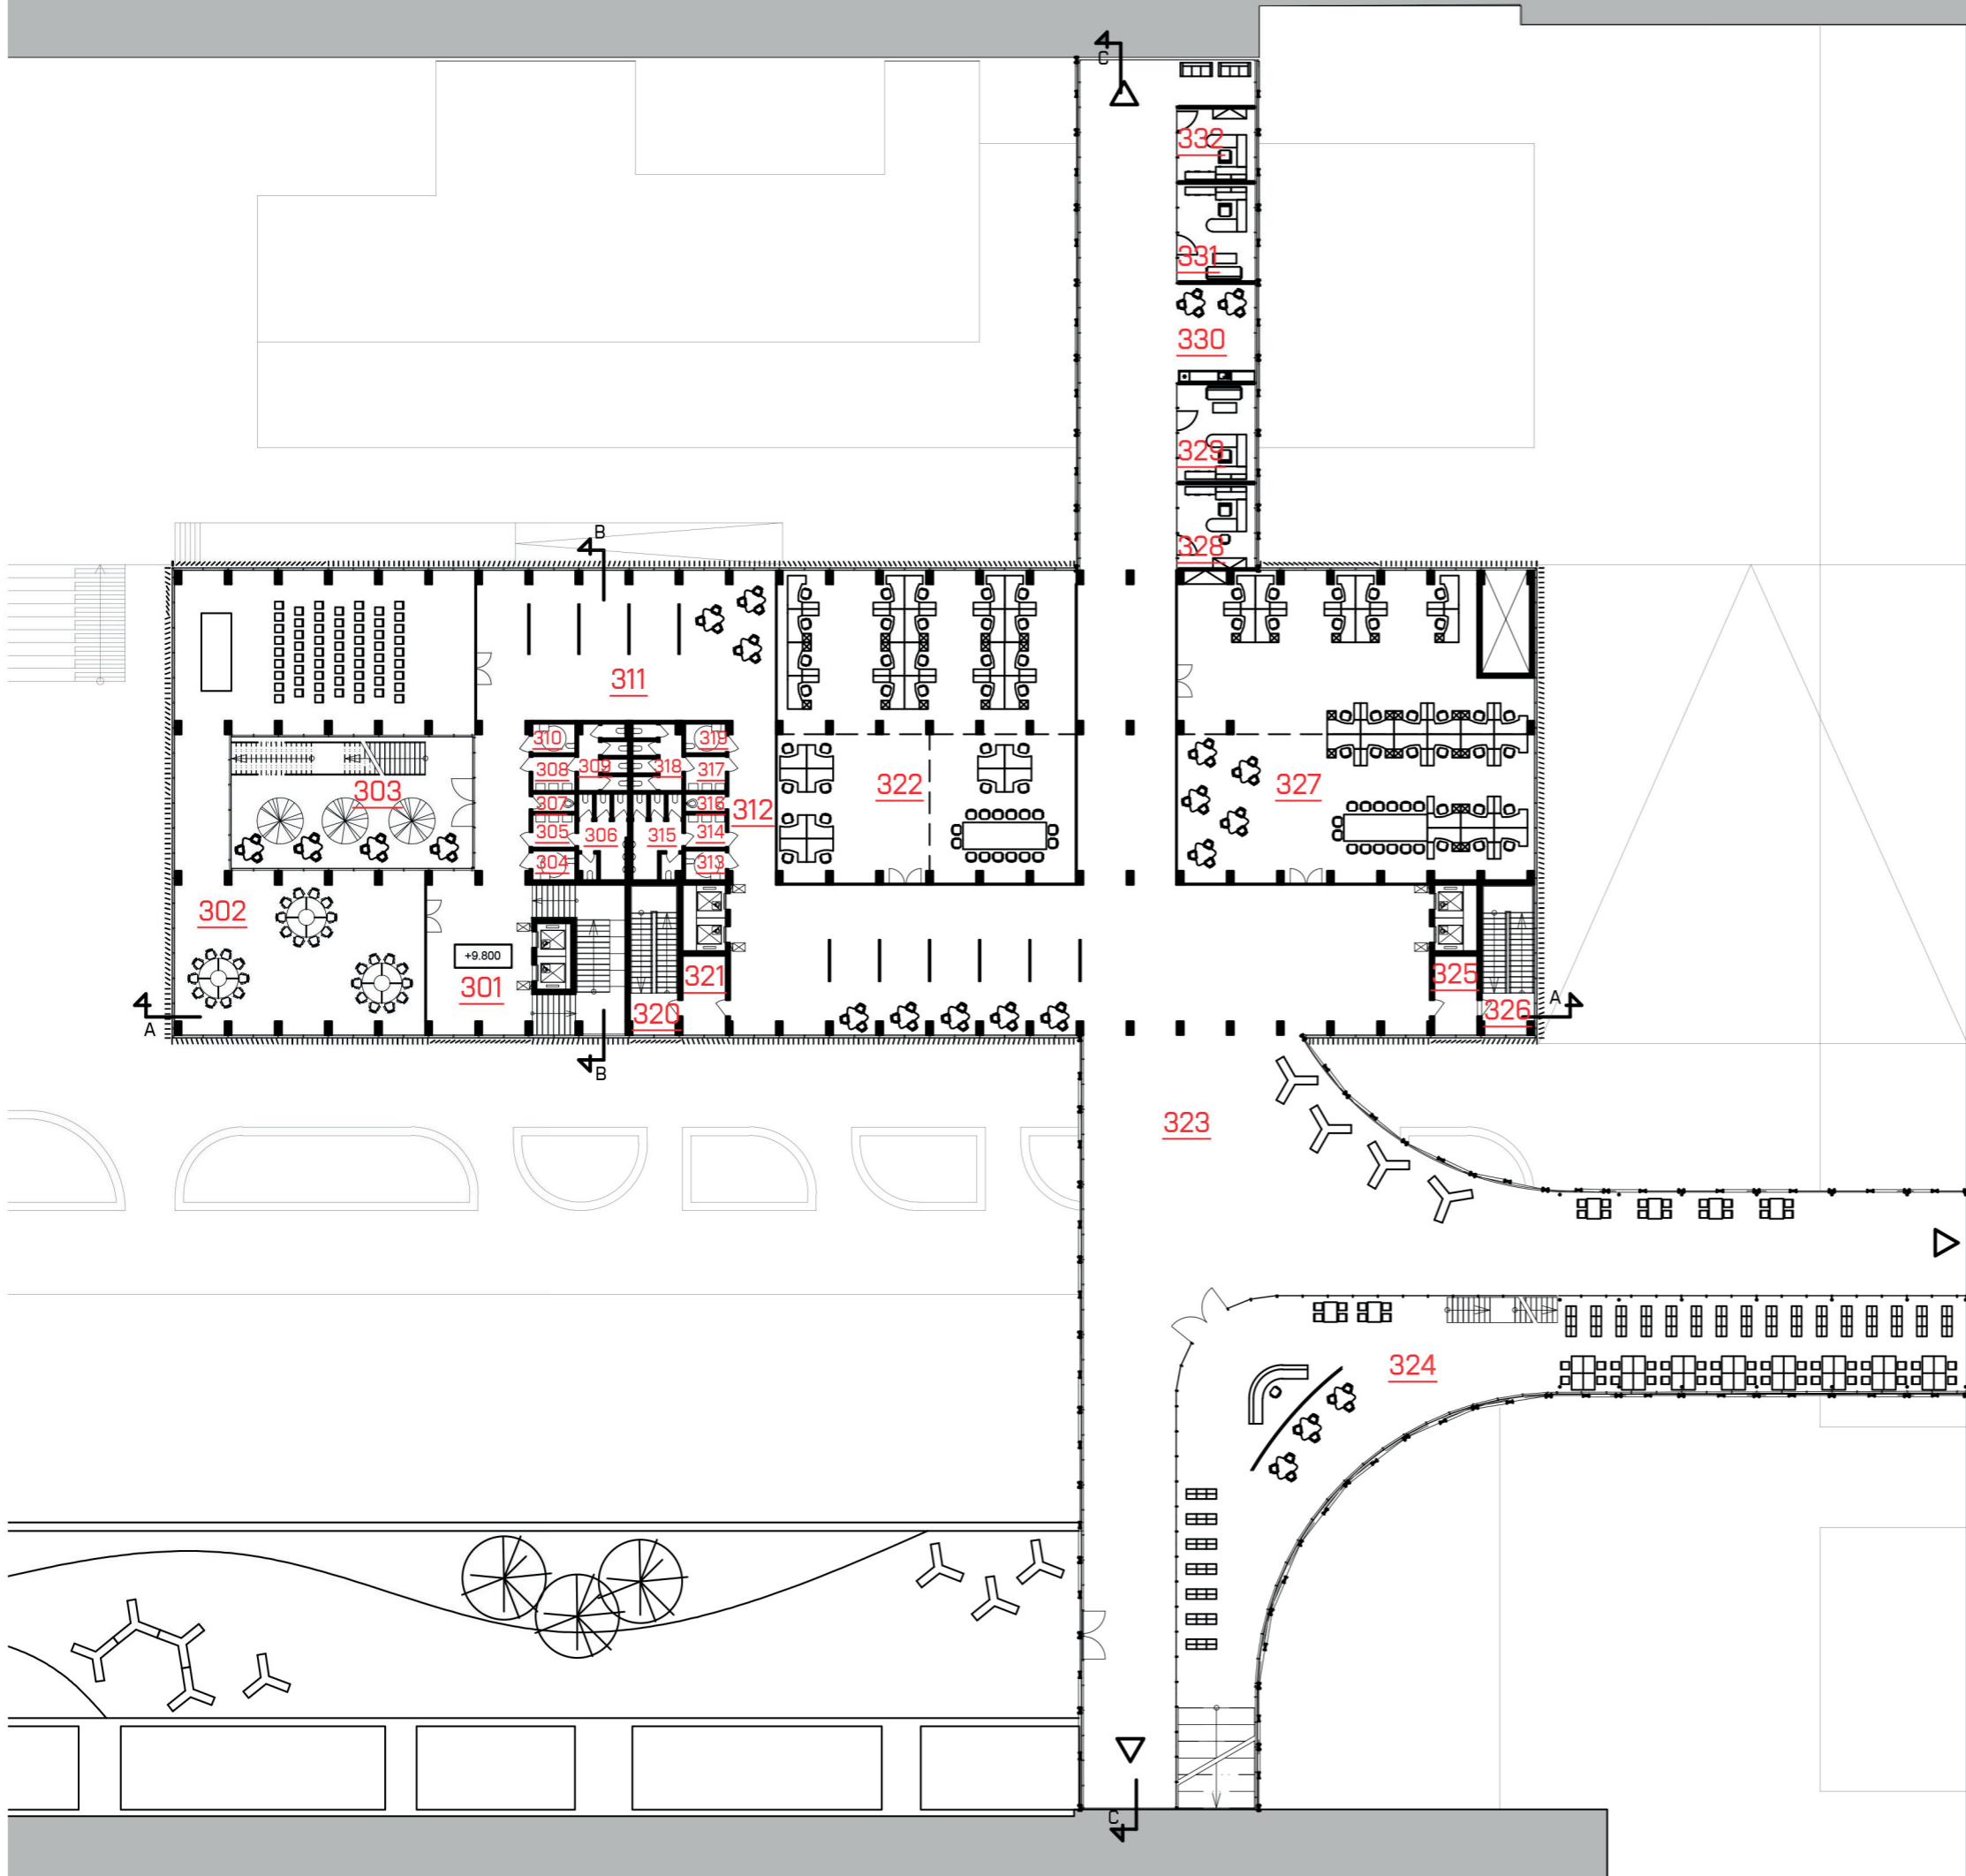

ROOM LEGEND

n.	Purpose	Area, m ²
301	Hall	125.48
302	Science and research presentation center	348.77
303	Atrium - entrance to the roof	113.42
304	WC immobile men	4.68
305	Hall men	5.20
306	WC men	14.36
307	Cleaning room	2.86
308	Hall women	5.46
309	WC women	11.10
310	WC immobile women	4.68
311	Exhibition and multipurpose space	161.81
312	Corridor	27.47
313	WC immobile men	4.41
314	Hall men	4.90
315	WC men	14.66
316	Cleaning room	2.70
317	Hall women	5.15
318	WC women	11.19
319	WC immobile women	4.41
320	Stairs	25.86
321	Hall	12.35
322	Start up center	329.63
323	Exhibition and multipurpose spaces	1046.42
324	Library	452.12
325	Hall	12.35
326	Stairs	27.91
327	Innovation center	373.21
328	Office	23.46
329	Office	27.36
330	Kitchen	27.36
331	Office	27.31
332	Office	20.36

M 1:400

0,000 = 143,650 m n. m.