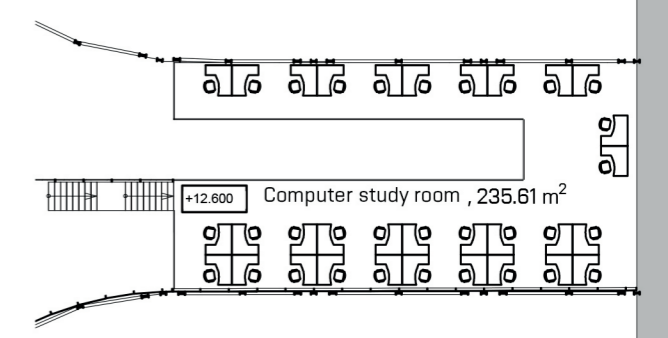

ROOM LEGEND

n.	Purpose	Area, m ²
301	Hall	125.48
302	Science and research presentation center	348.77
303	Atrium - entrance to the roof	113.42
304	WC immobile men	4.68
305	Hall men	5.20
306	WC men	14.36
307	Cleaning room	2.86
308	Hall women	5.46
309	WC women	11.10
310	WC immobile women	4.68
311	Exhibition and multipurpose space	161.81
312	Corridor	27.47
313	WC immobile men	4.41
314	Hall men	4.90
315	WC men	14.66
316	Cleaning room	2.70
317	Hall women	5.15
318	WC women	11.19
319	WC immobile women	4.41
320	Stairs	25.86
321	Hall	12.35
322	Start up center	329.63
323	Exhibition and multipurpose spaces	1046.42
324	Library	452.12
325	Hall	12.35
326	Stairs	27.91
327	Innovation center	373.21
328	Office	23.46
329	Office	27.36
330	Kitchen	27.36
331	Office	27.31
332	Office	20.36

M 1:400

0,000 = 143,650 m n. m.