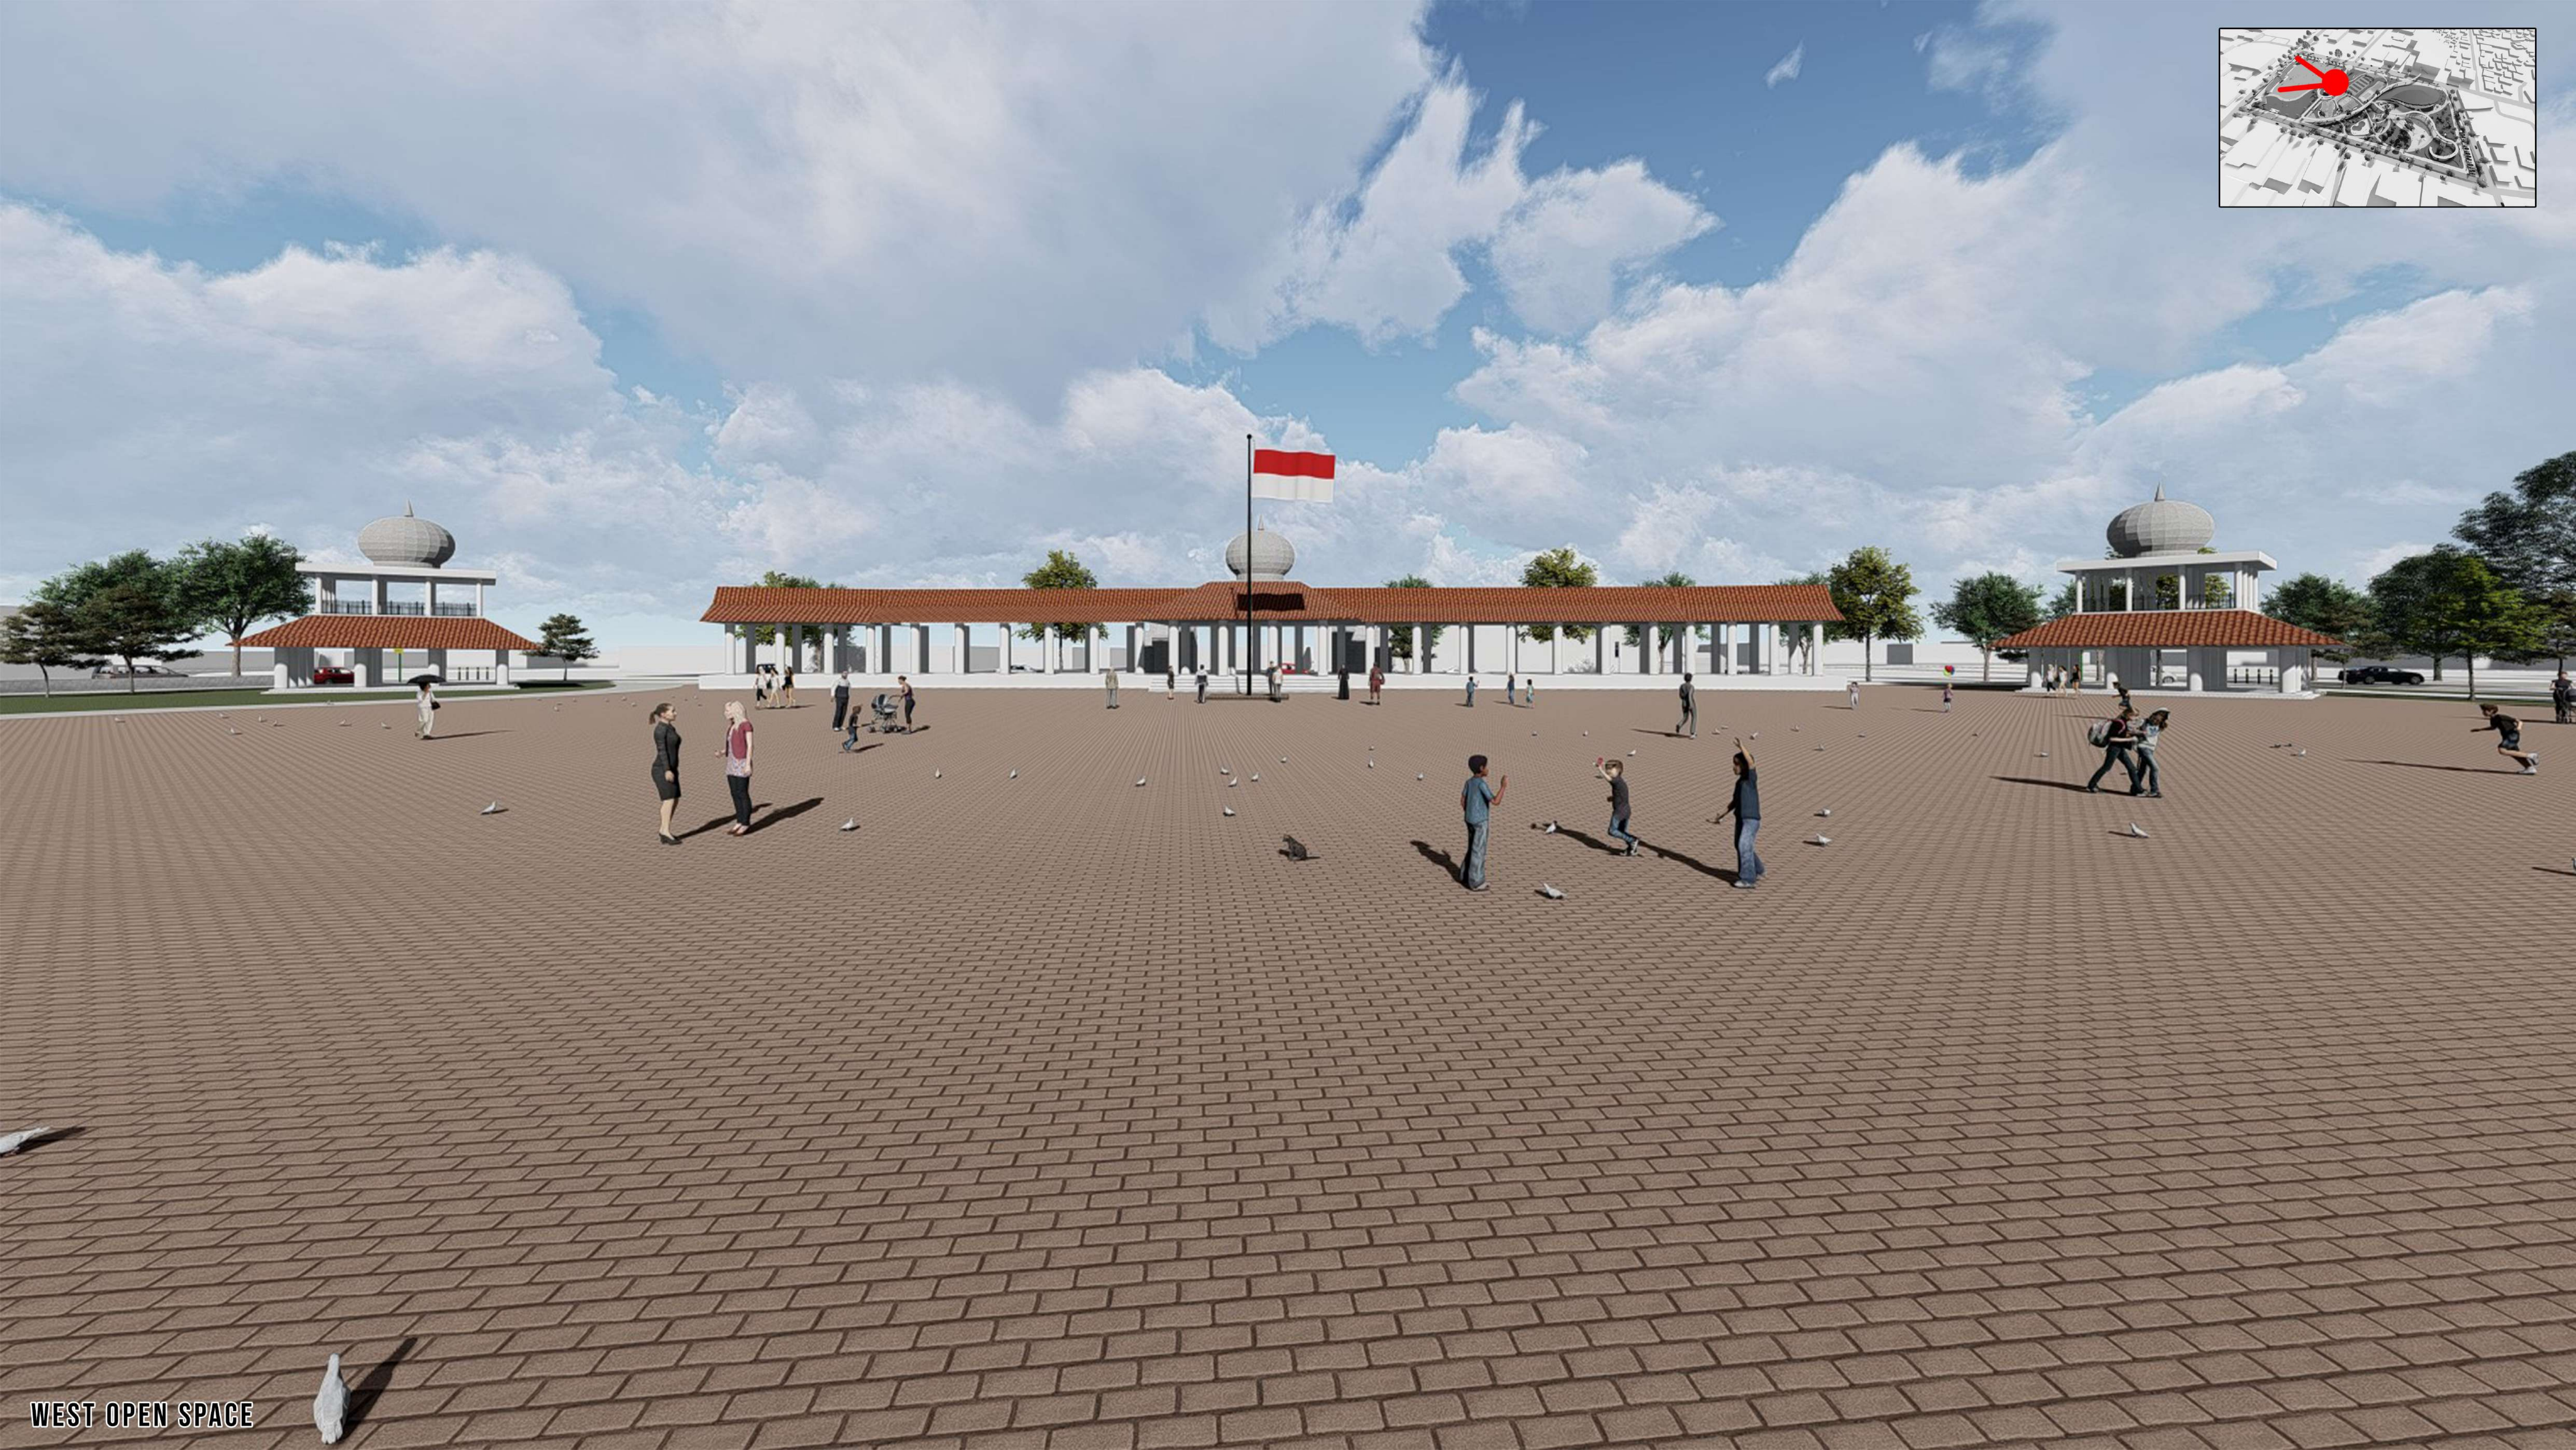

SERANG CITY SQUARE

RECREATIONAL AERIAL VIEW

SPORT AERIAL VIEW

OPEN SPACE AERIAL VIEW

ALUN-ALUN KOTA SERANG

MAIN ENTRANCE

PEDESTRIAN AXIS ENTRANCE

WEST OPEN SPACE

VOLLEY FIELD

BASKETBALL FIELD

SOCCER FIELD

TENNIS FIELD

SKATEPARK

MINI HILLS

PLAZA

SPORT CENTRE BUILDING

SPORT CENTRE BUILDING

SPORT CENTRE INTERIOR (INDOOR WALL CLIMBING)

SPORT CENTRE BUILDING

SPORT CENTRE INTERIOR (BADMINTON COURT)