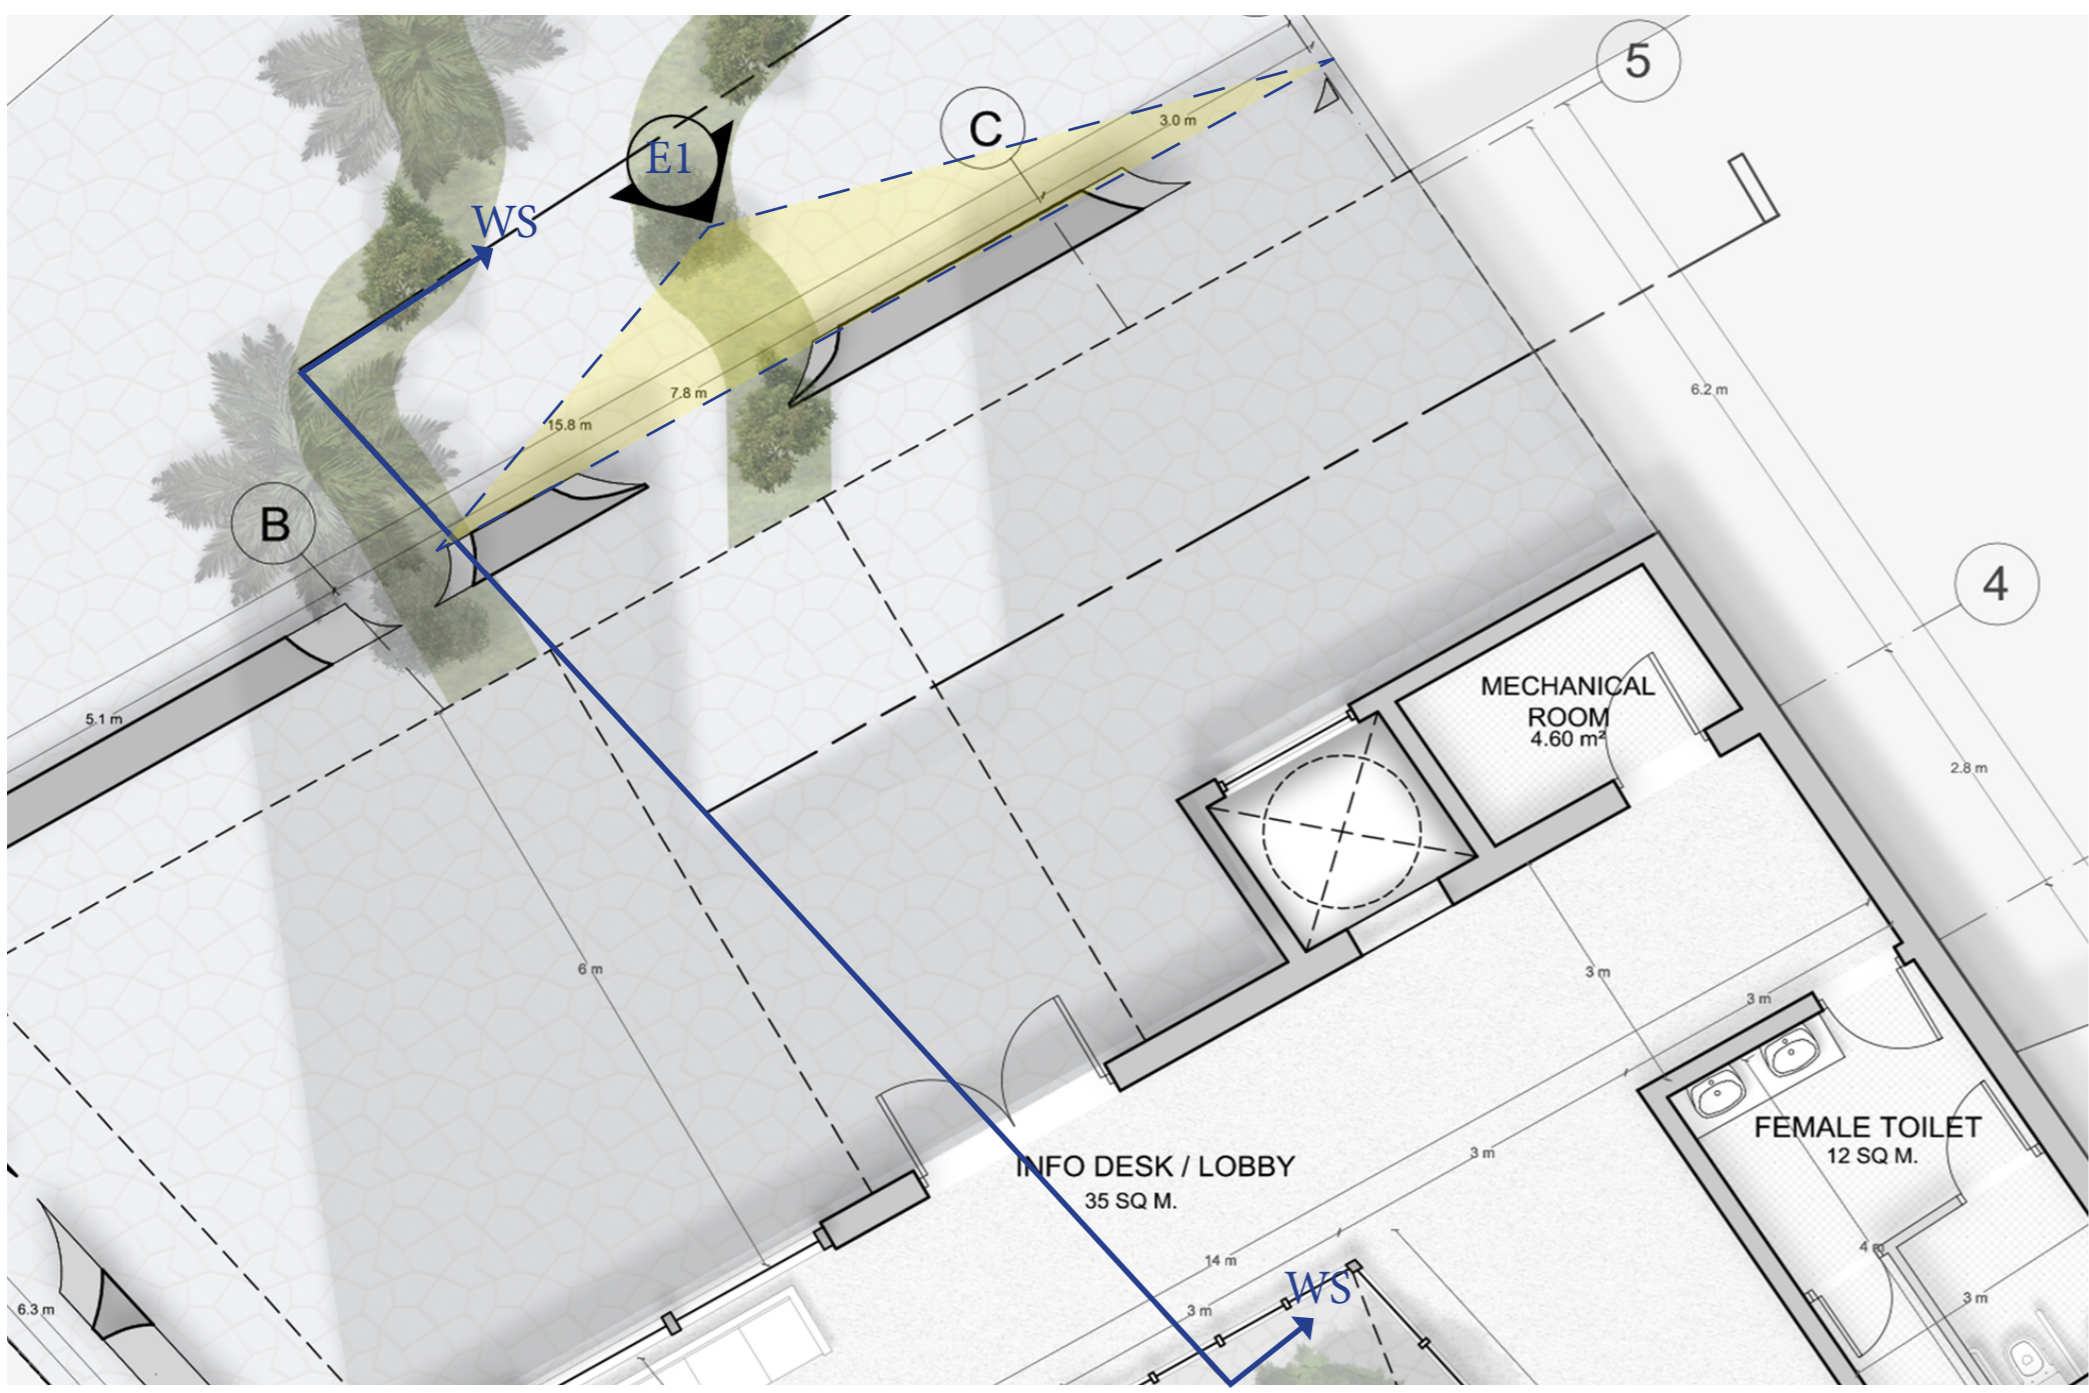

Rx-2.2: WALL SECTION

PARTIAL PLAN

DETAIL -1

SCALE: 1:20

WALL SECTION (WS)

SCALE: 1:50

PARTIAL ELEVATION (E1)

SCALE: 1:50