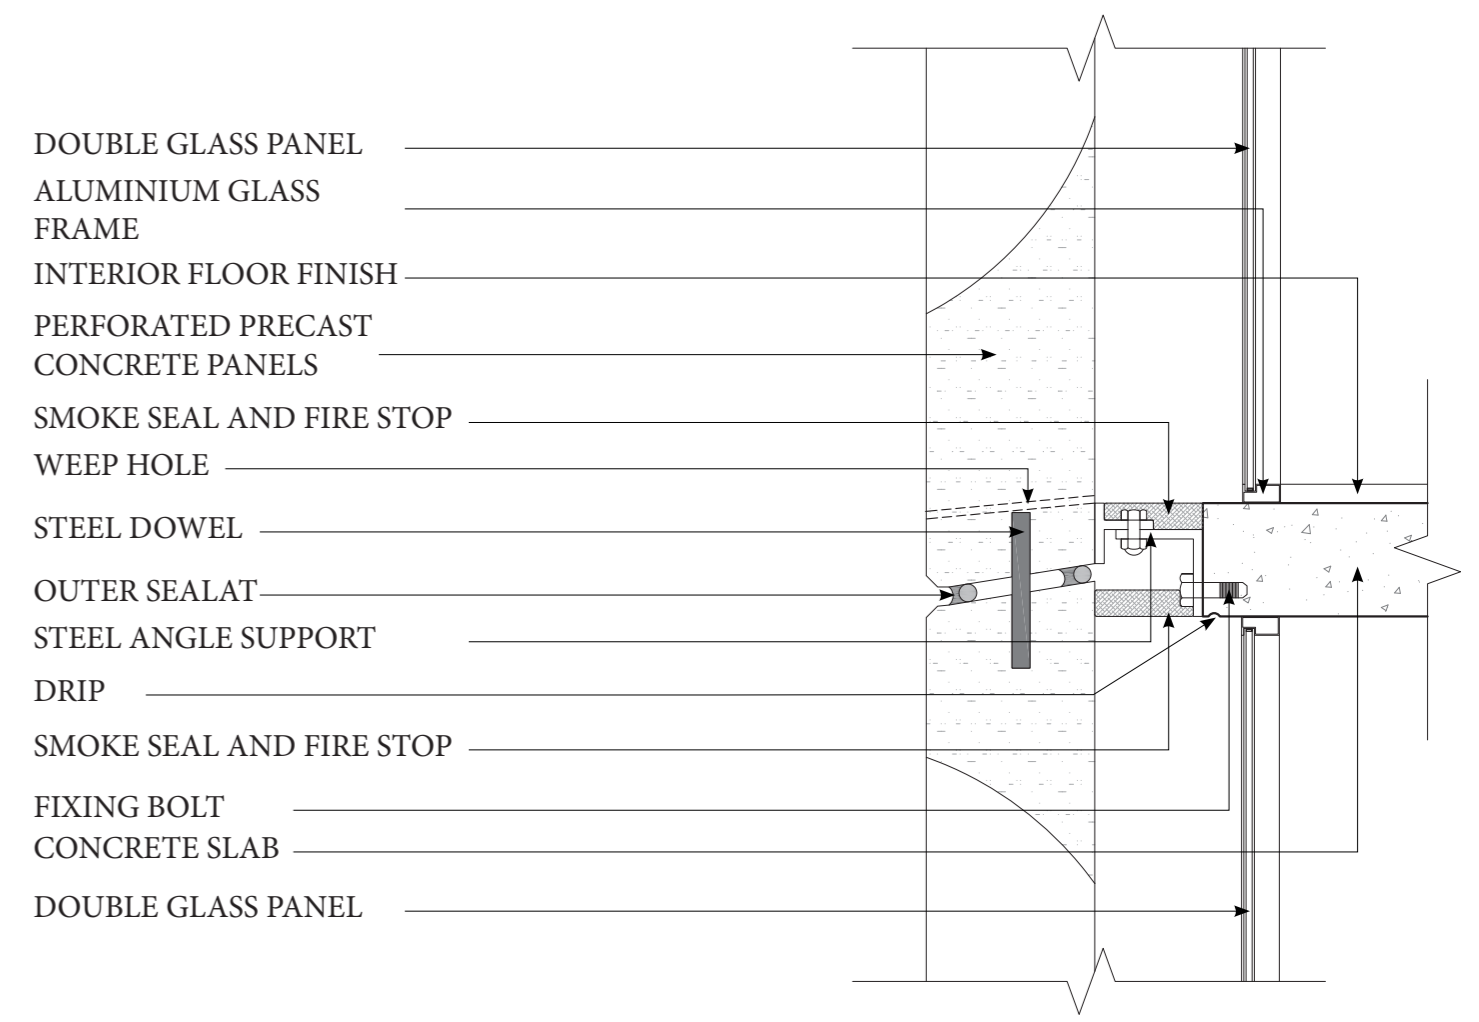

Rx-2.2: WALL SECTION

PARTIAL PLAN

DETAIL -1

SCALE: 1:20

WALL SECTION (WS)

SCALE: 1:50

PARTIAL ELEVATION (E1)

SCALE: 1:50