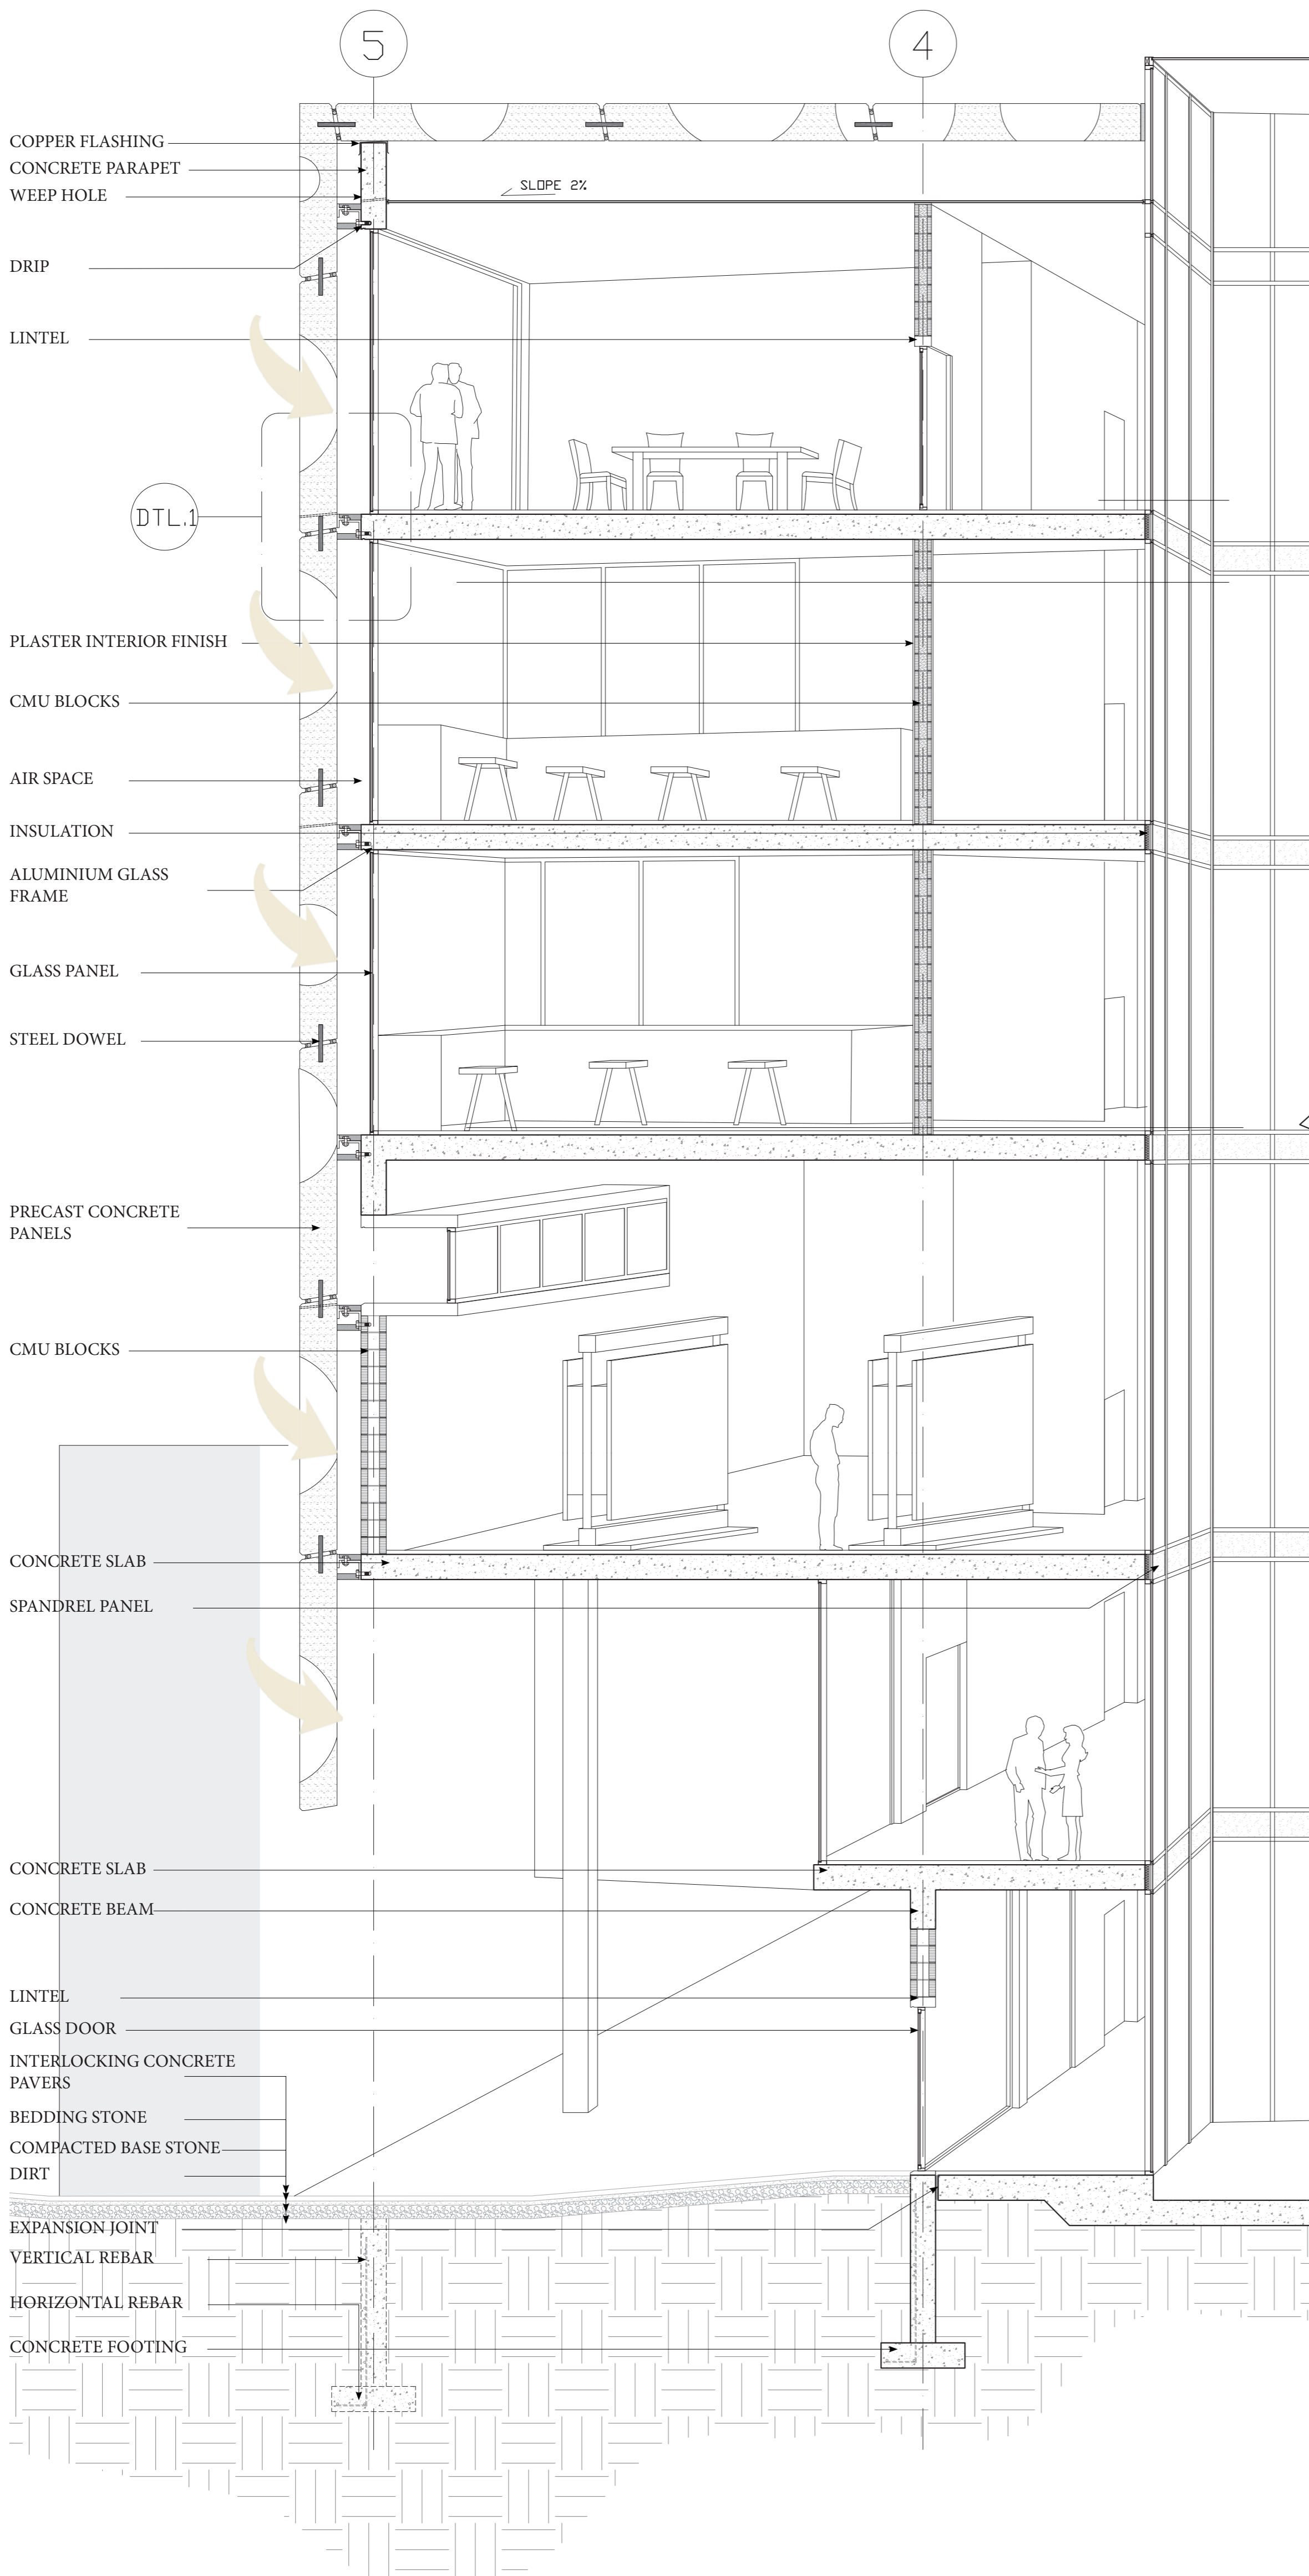

Rx-2.2: WALL SECTION

PARTIAL PLAN

DETAIL -1

SCALE: 1:20

WALL SECTION (WS)

SCALE: 1:50

PARTIAL ELEVATION (E1)

SCALE: 1:50