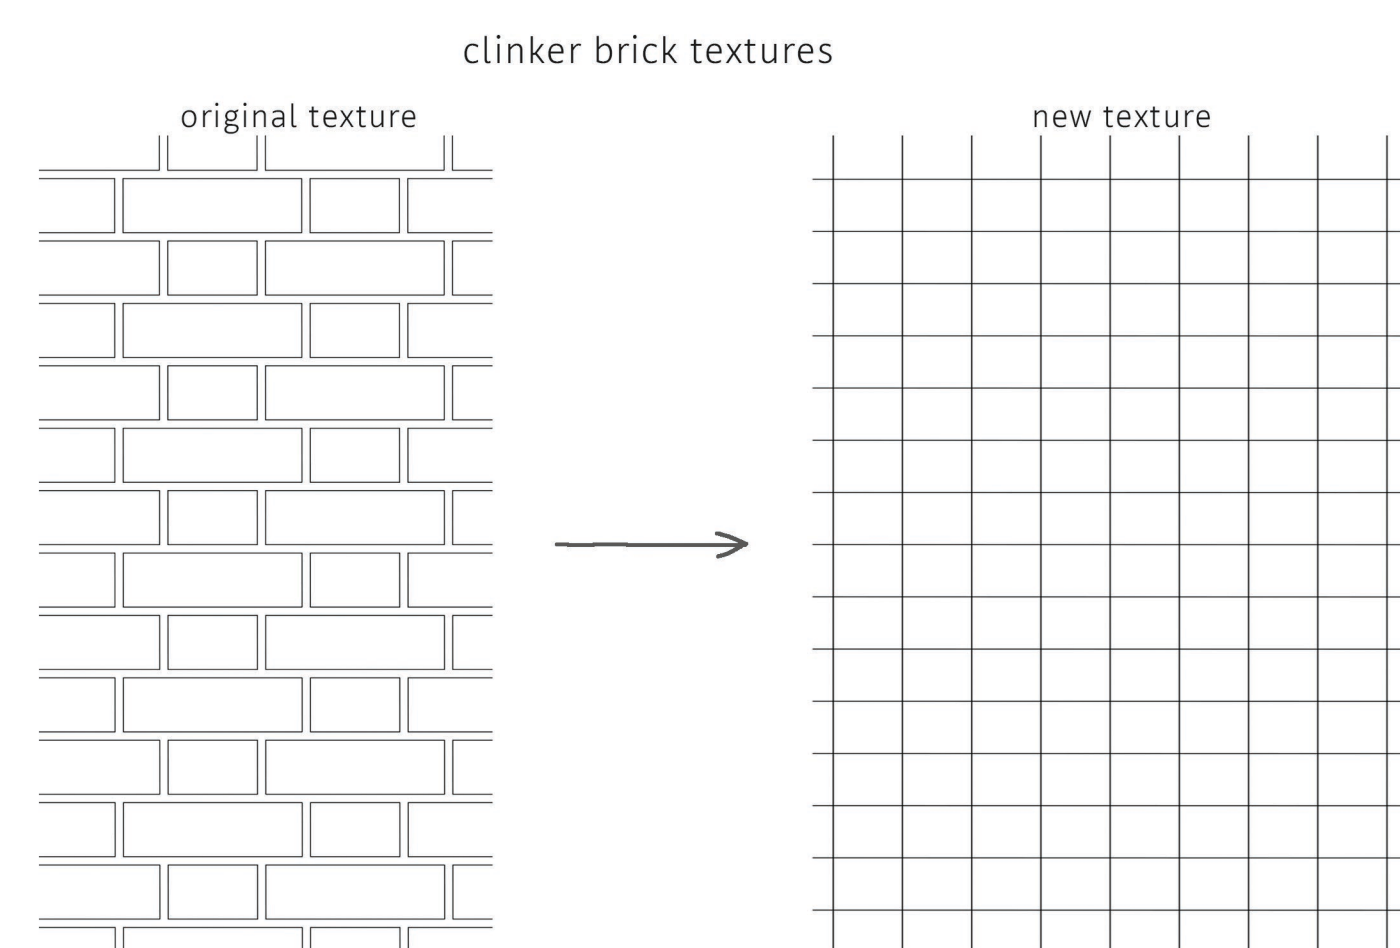

coffeehouse in the róžanka garden

design process diagram

site plan 1:250

axonomic view