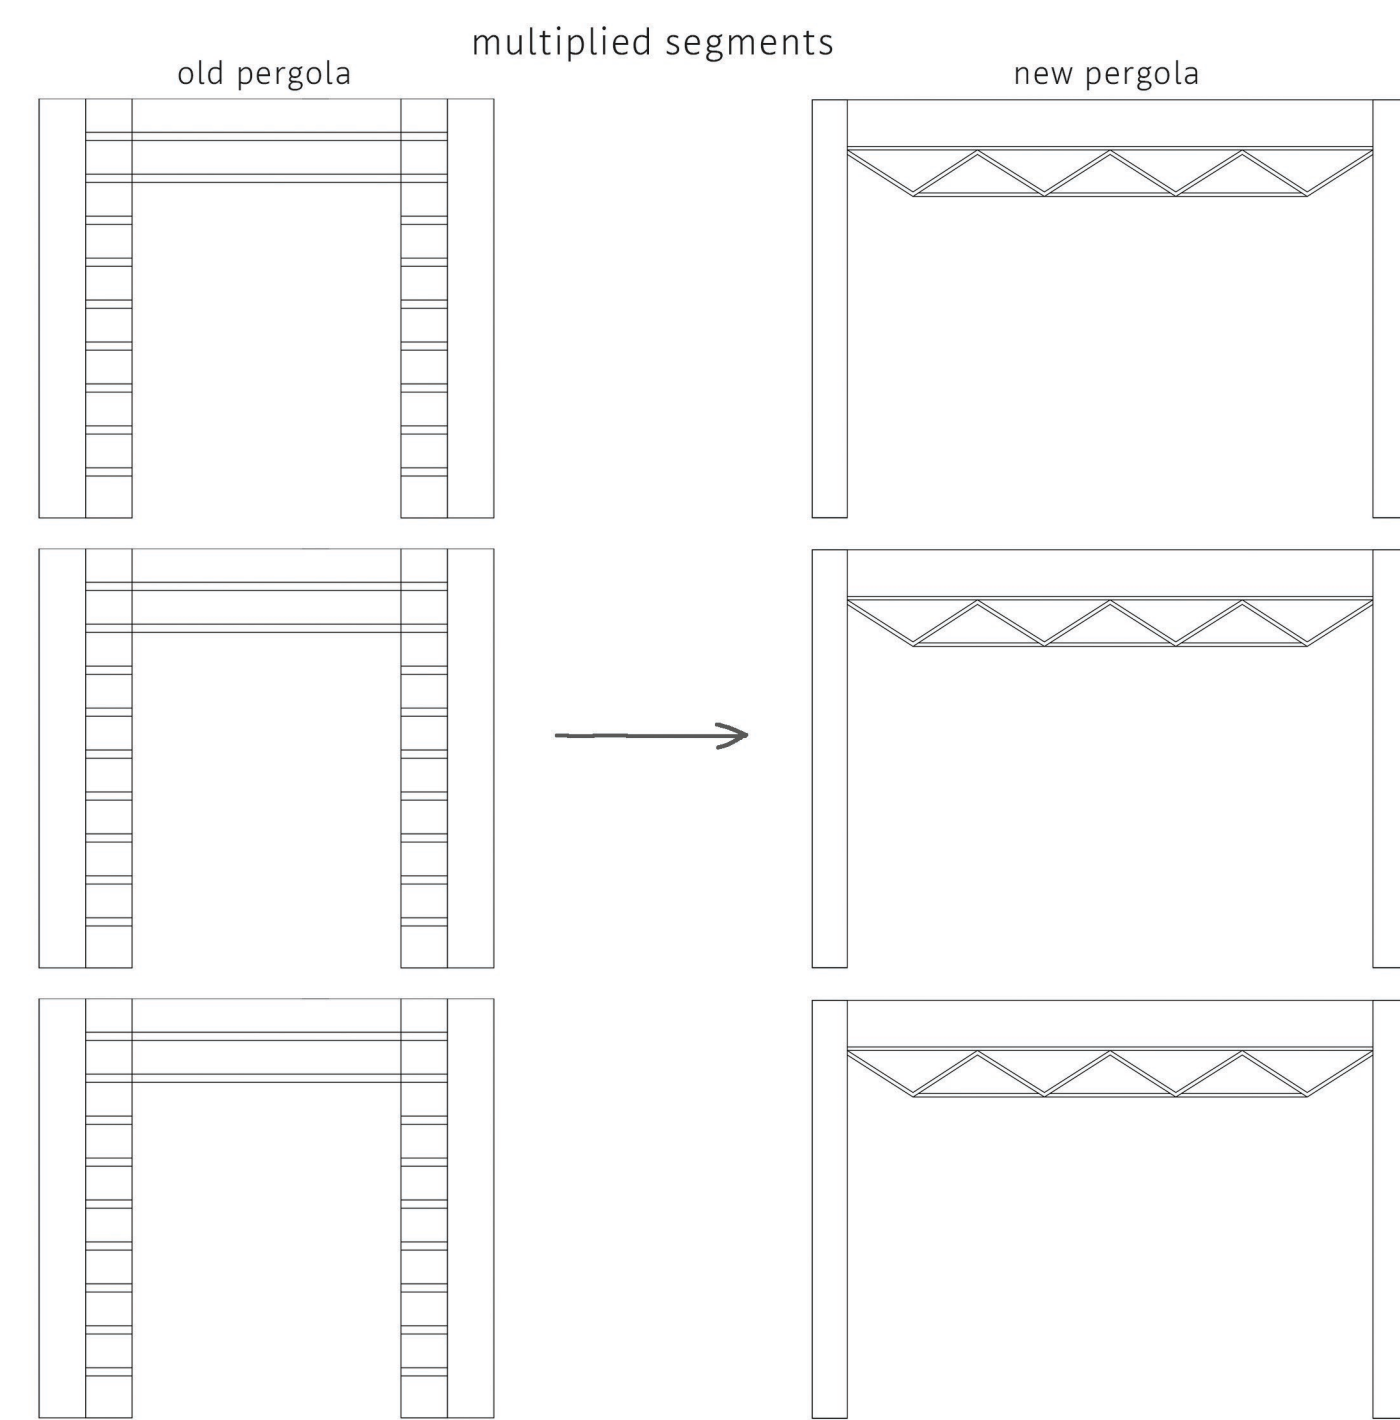

coffeehouse in the róžanka garden

design process diagram

site plan 1:250

axonomic view