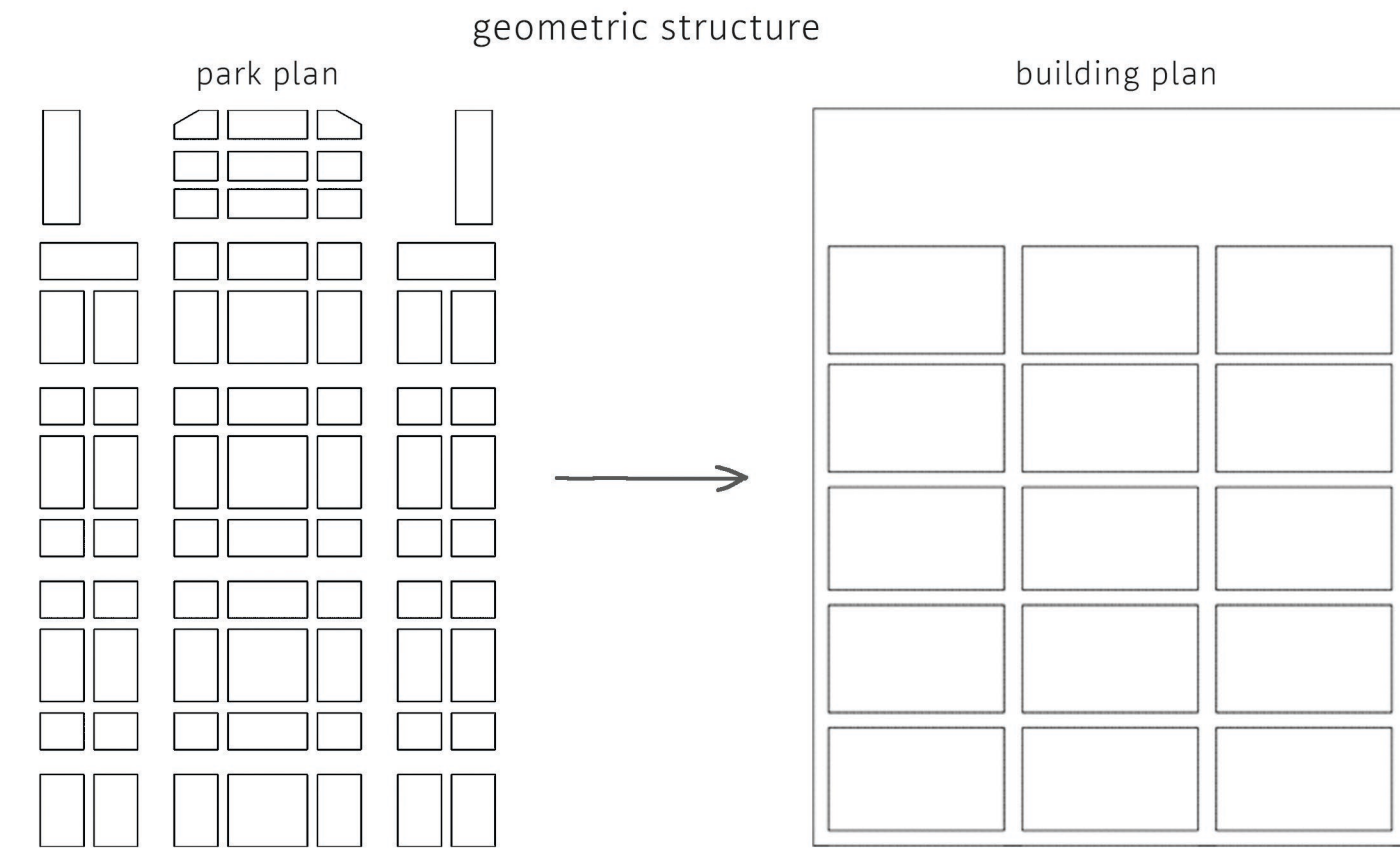

coffeehouse in the róžanka garden

design process diagram

site plan 1:250

axonomic view