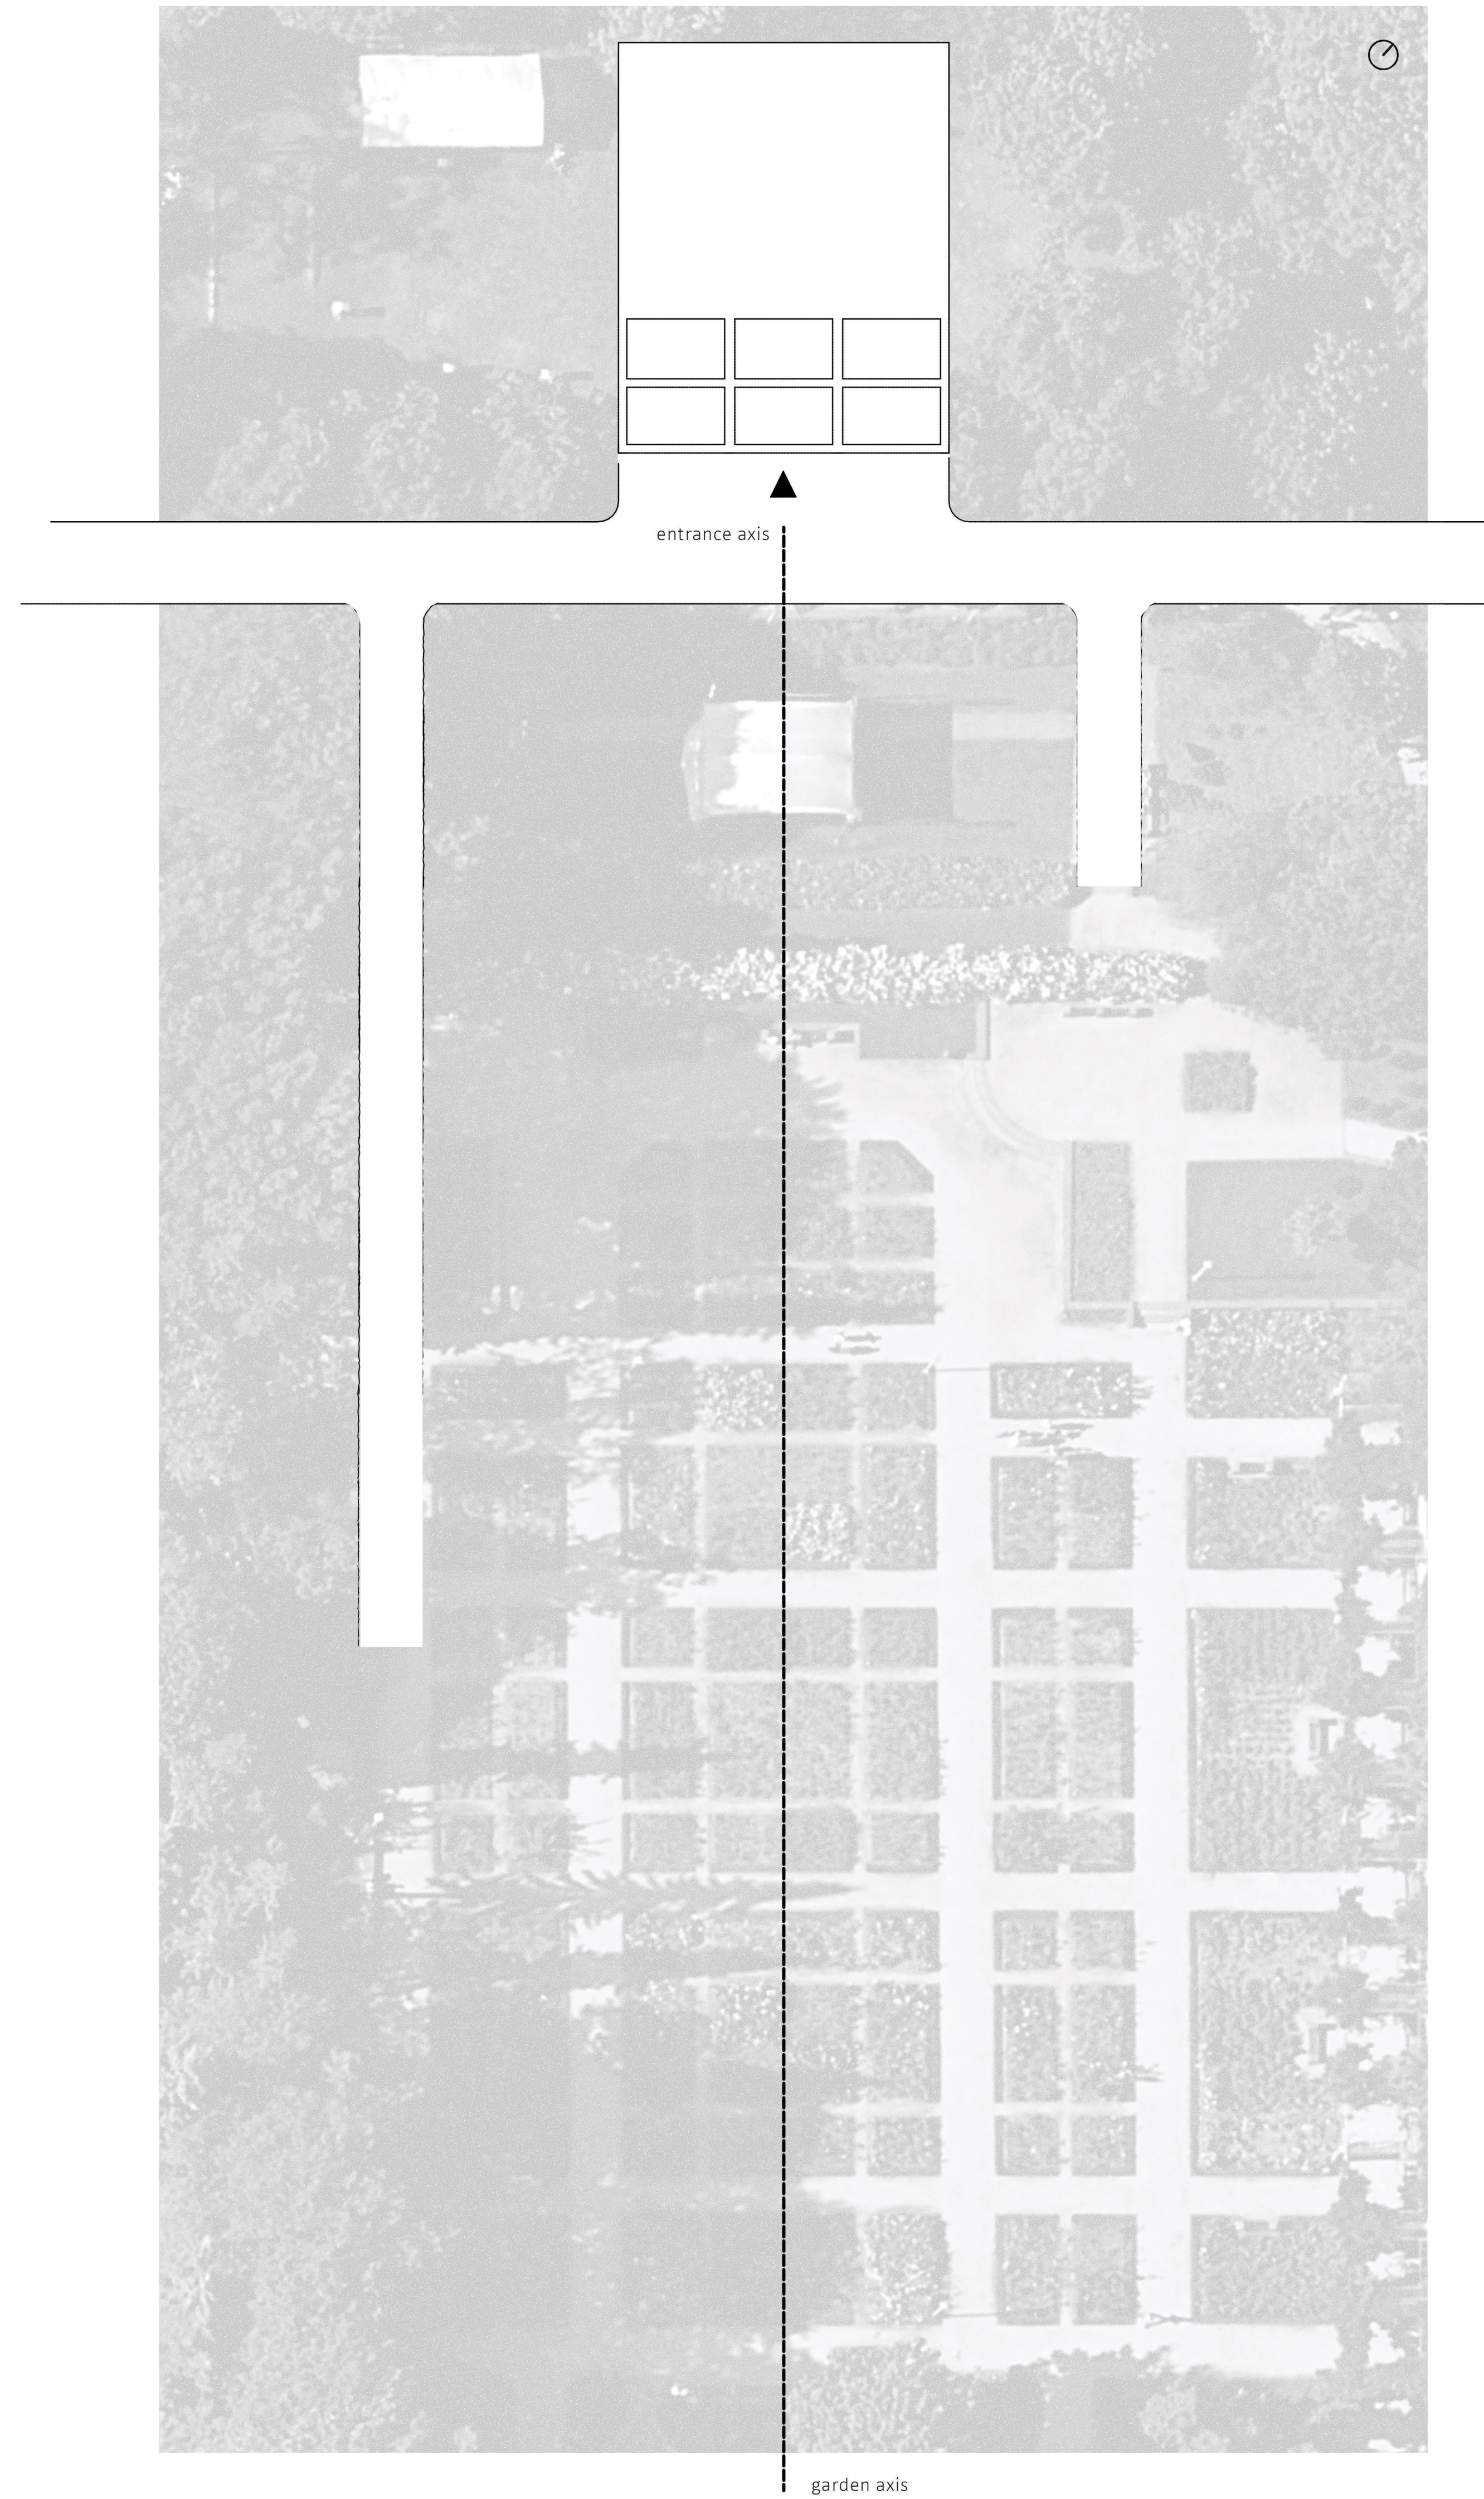

coffeehouse in the róžanka garden

design process diagram

site plan 1:250

axonomic view