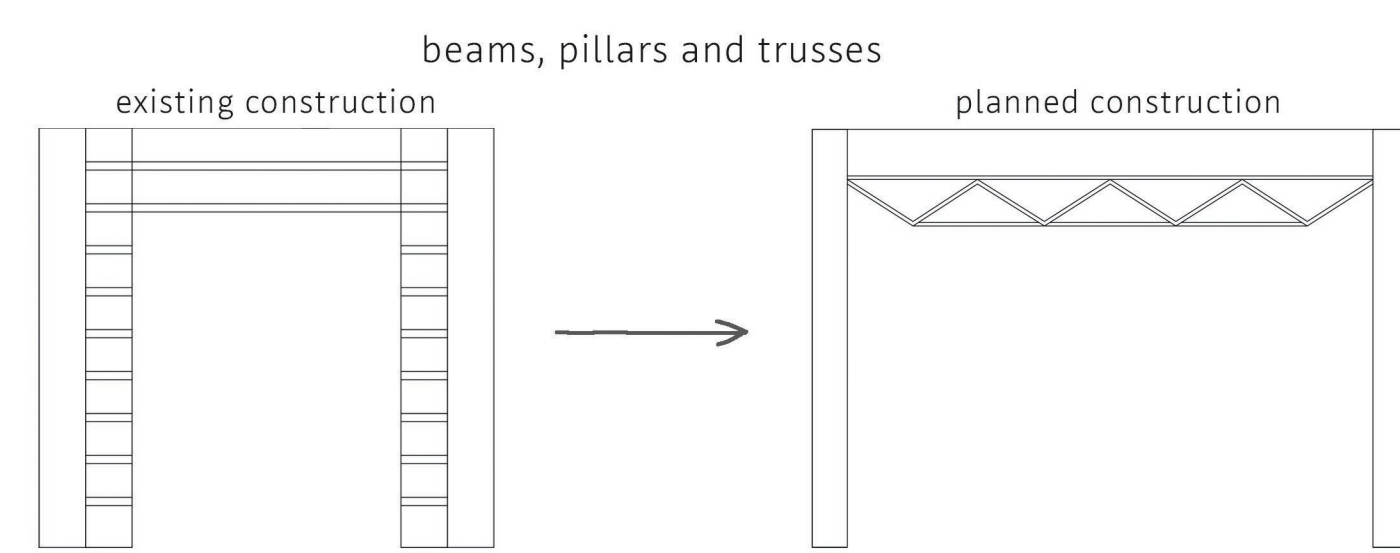

coffeehouse in the róžanka garden

design process diagram

site plan 1:250

axonomic view