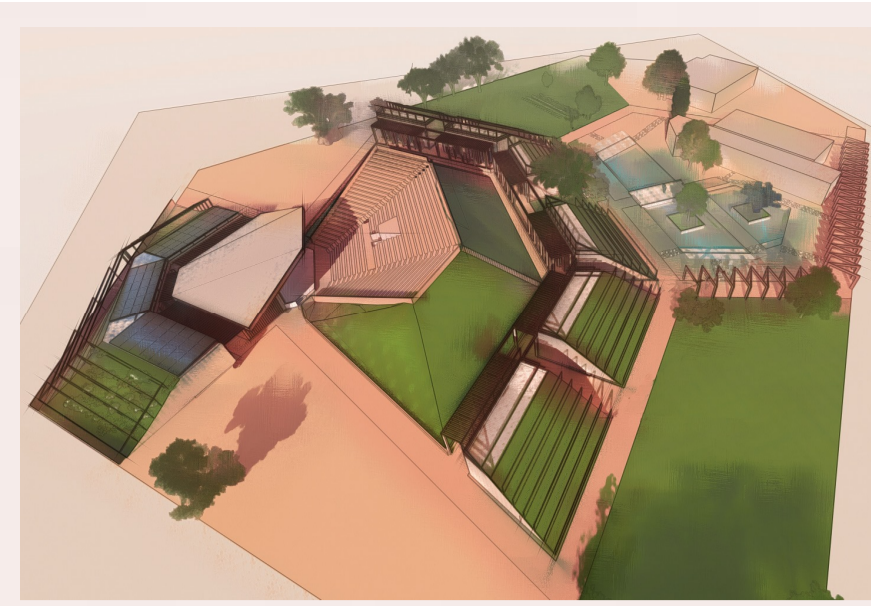

THEATRE POPULAIRE IDEA

The SHOW area

- the auditorium with existing stage,
- stage
- dressing rooms
- room for construction and storage sets
- ...

The LABO area

- Rehearsal Amphitheater

concept

the territory of the theater is placed near the water canal and already existing agro-culture. preservation of native culture and traditions are very important in my point of view. My building takes into consideration the agro-culture and handmade water storage, which is used for watering. preserving agro-culture will result in saving green and it will also have a recreational function and attract tourists.

solar panels

agro culture

agro culture

existing bildings

site plan

The LABO area

- a modular media room
- 4 educational spaces (150m2 minimum) dedicated to teaching different artistic disciplines (dance, theatre, music, circus, and puppets)
- a co-working space
- an archive room
- a music recording studio
- a studio photo studio
- a video editing room.

elevation