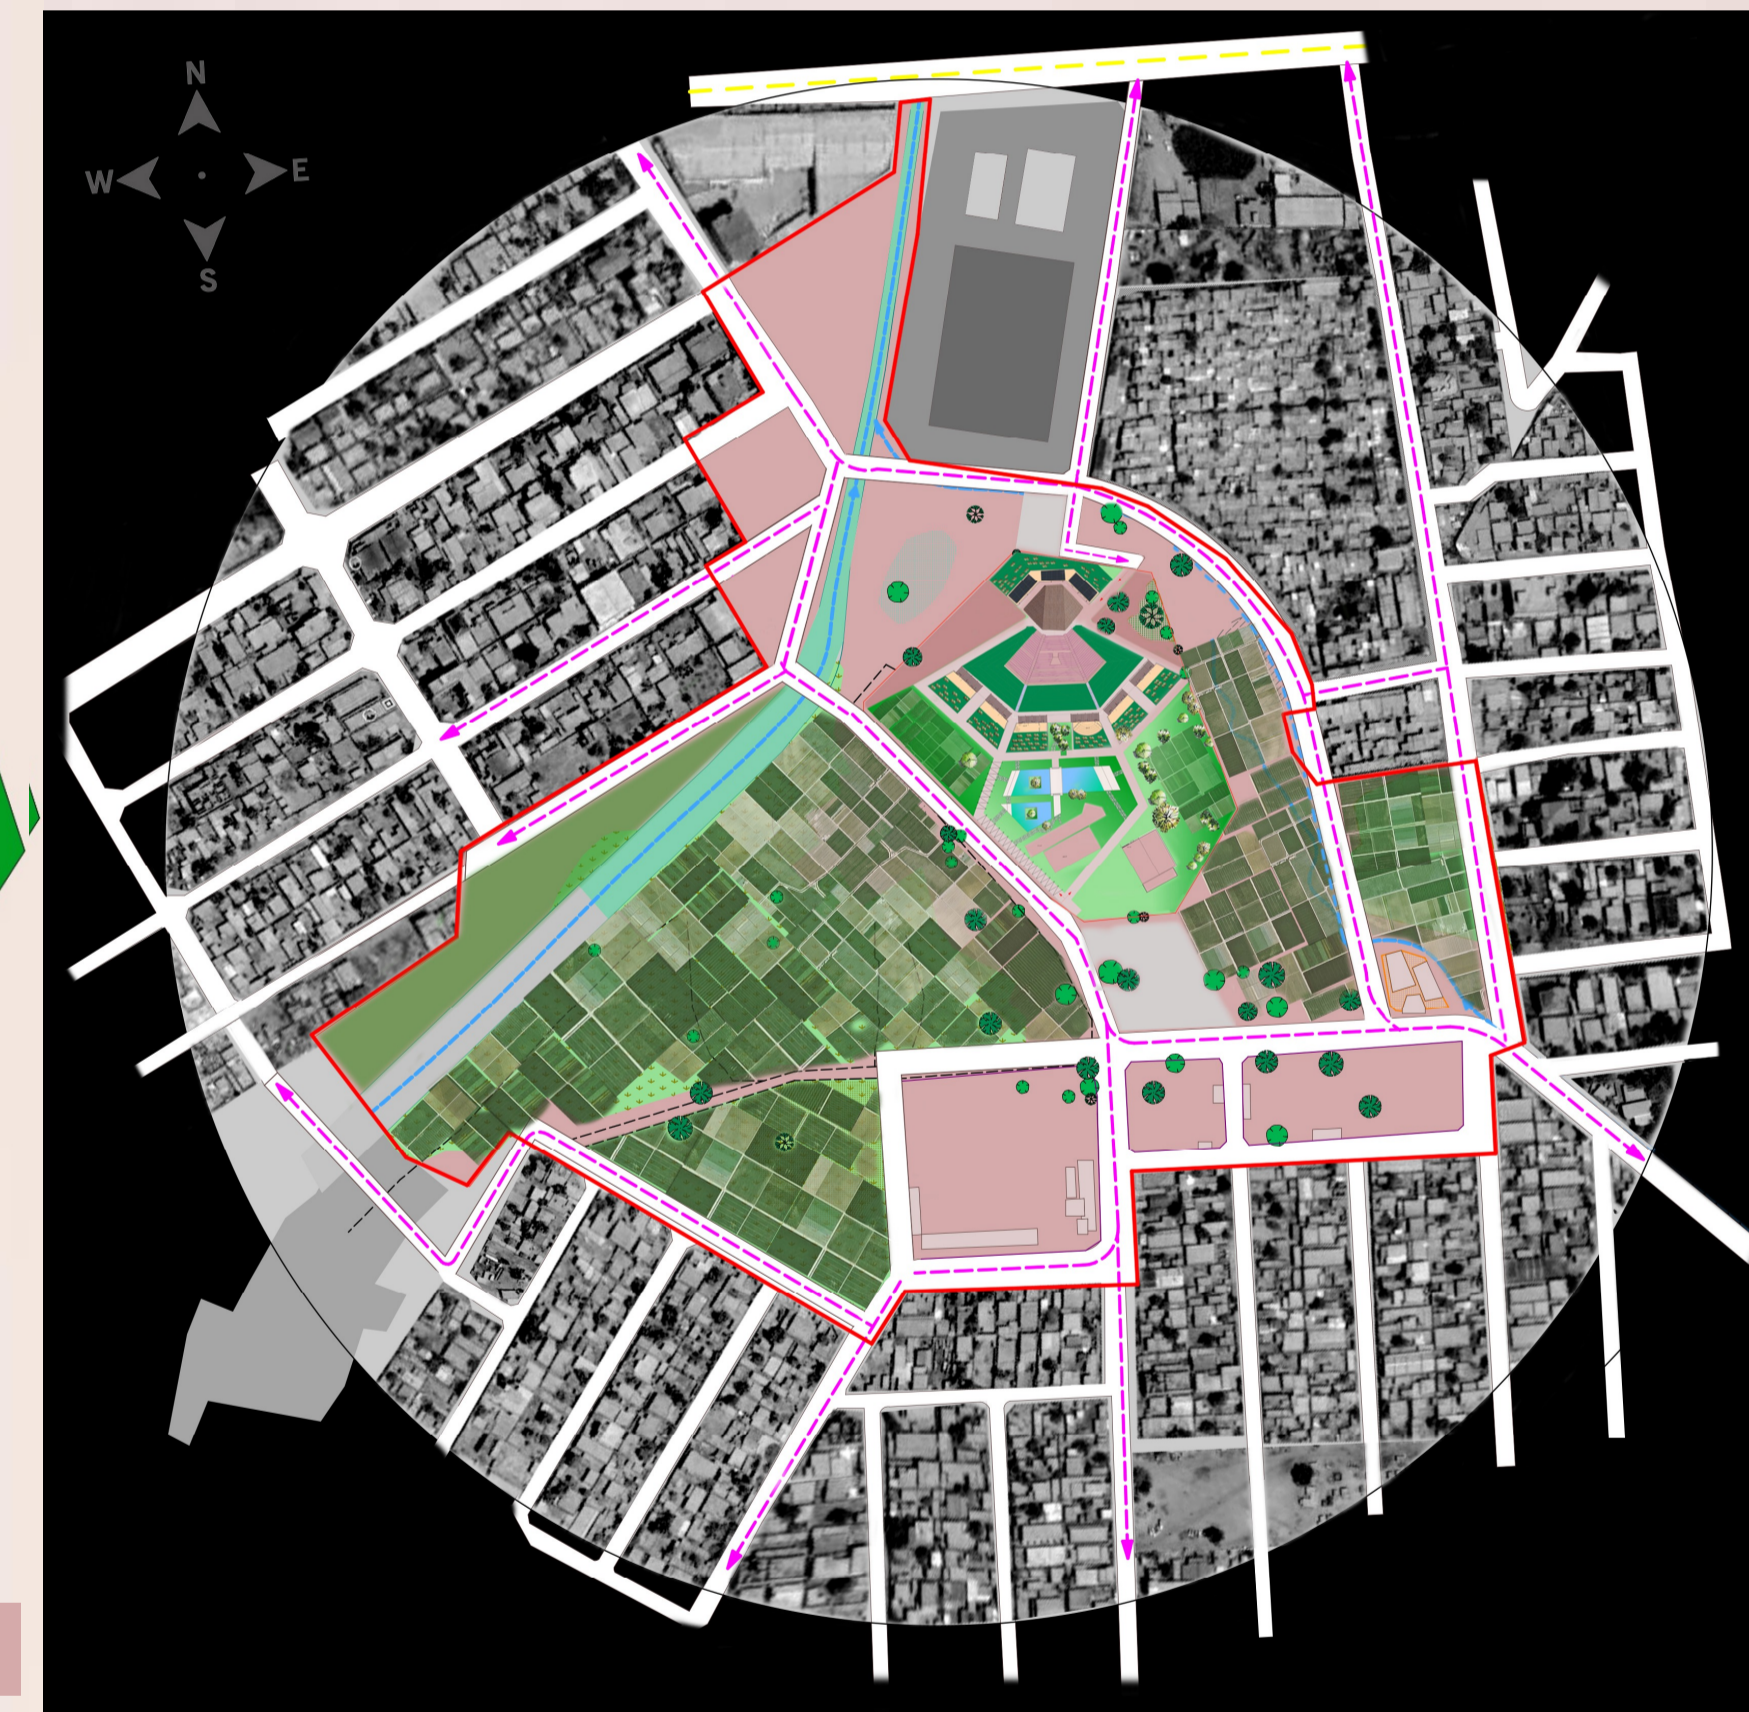

THEATRE POPULAIRE IDEA

The SHOW area

- the auditorium with existing stage,
- stage
- dressing rooms
- room for construction and storage sets
- ...

The LABO area

- Rehearsal Amphitheater

concept

the territory of the theater is placed near the water canal and already existing agro-culture. preservation of native culture and traditions are very important in my point of view. My building takes into consideration the agro-culture and handmade water storage, which is used for watering. preserving agro-culture will result in saving green and it will also have a recreational function and attract tourists.

solar panels

agro culture

agro culture

existing bildings

site plan

The LABO area

- a modular media room
- 4 educational spaces (150m2 minimum) dedicated to teaching different artistic disciplines (dance, theatre, music, circus, and puppets)
- a co-working space
- an archive room
- a music recording studio
- a studio photo studio
- a video editing room.

elevation