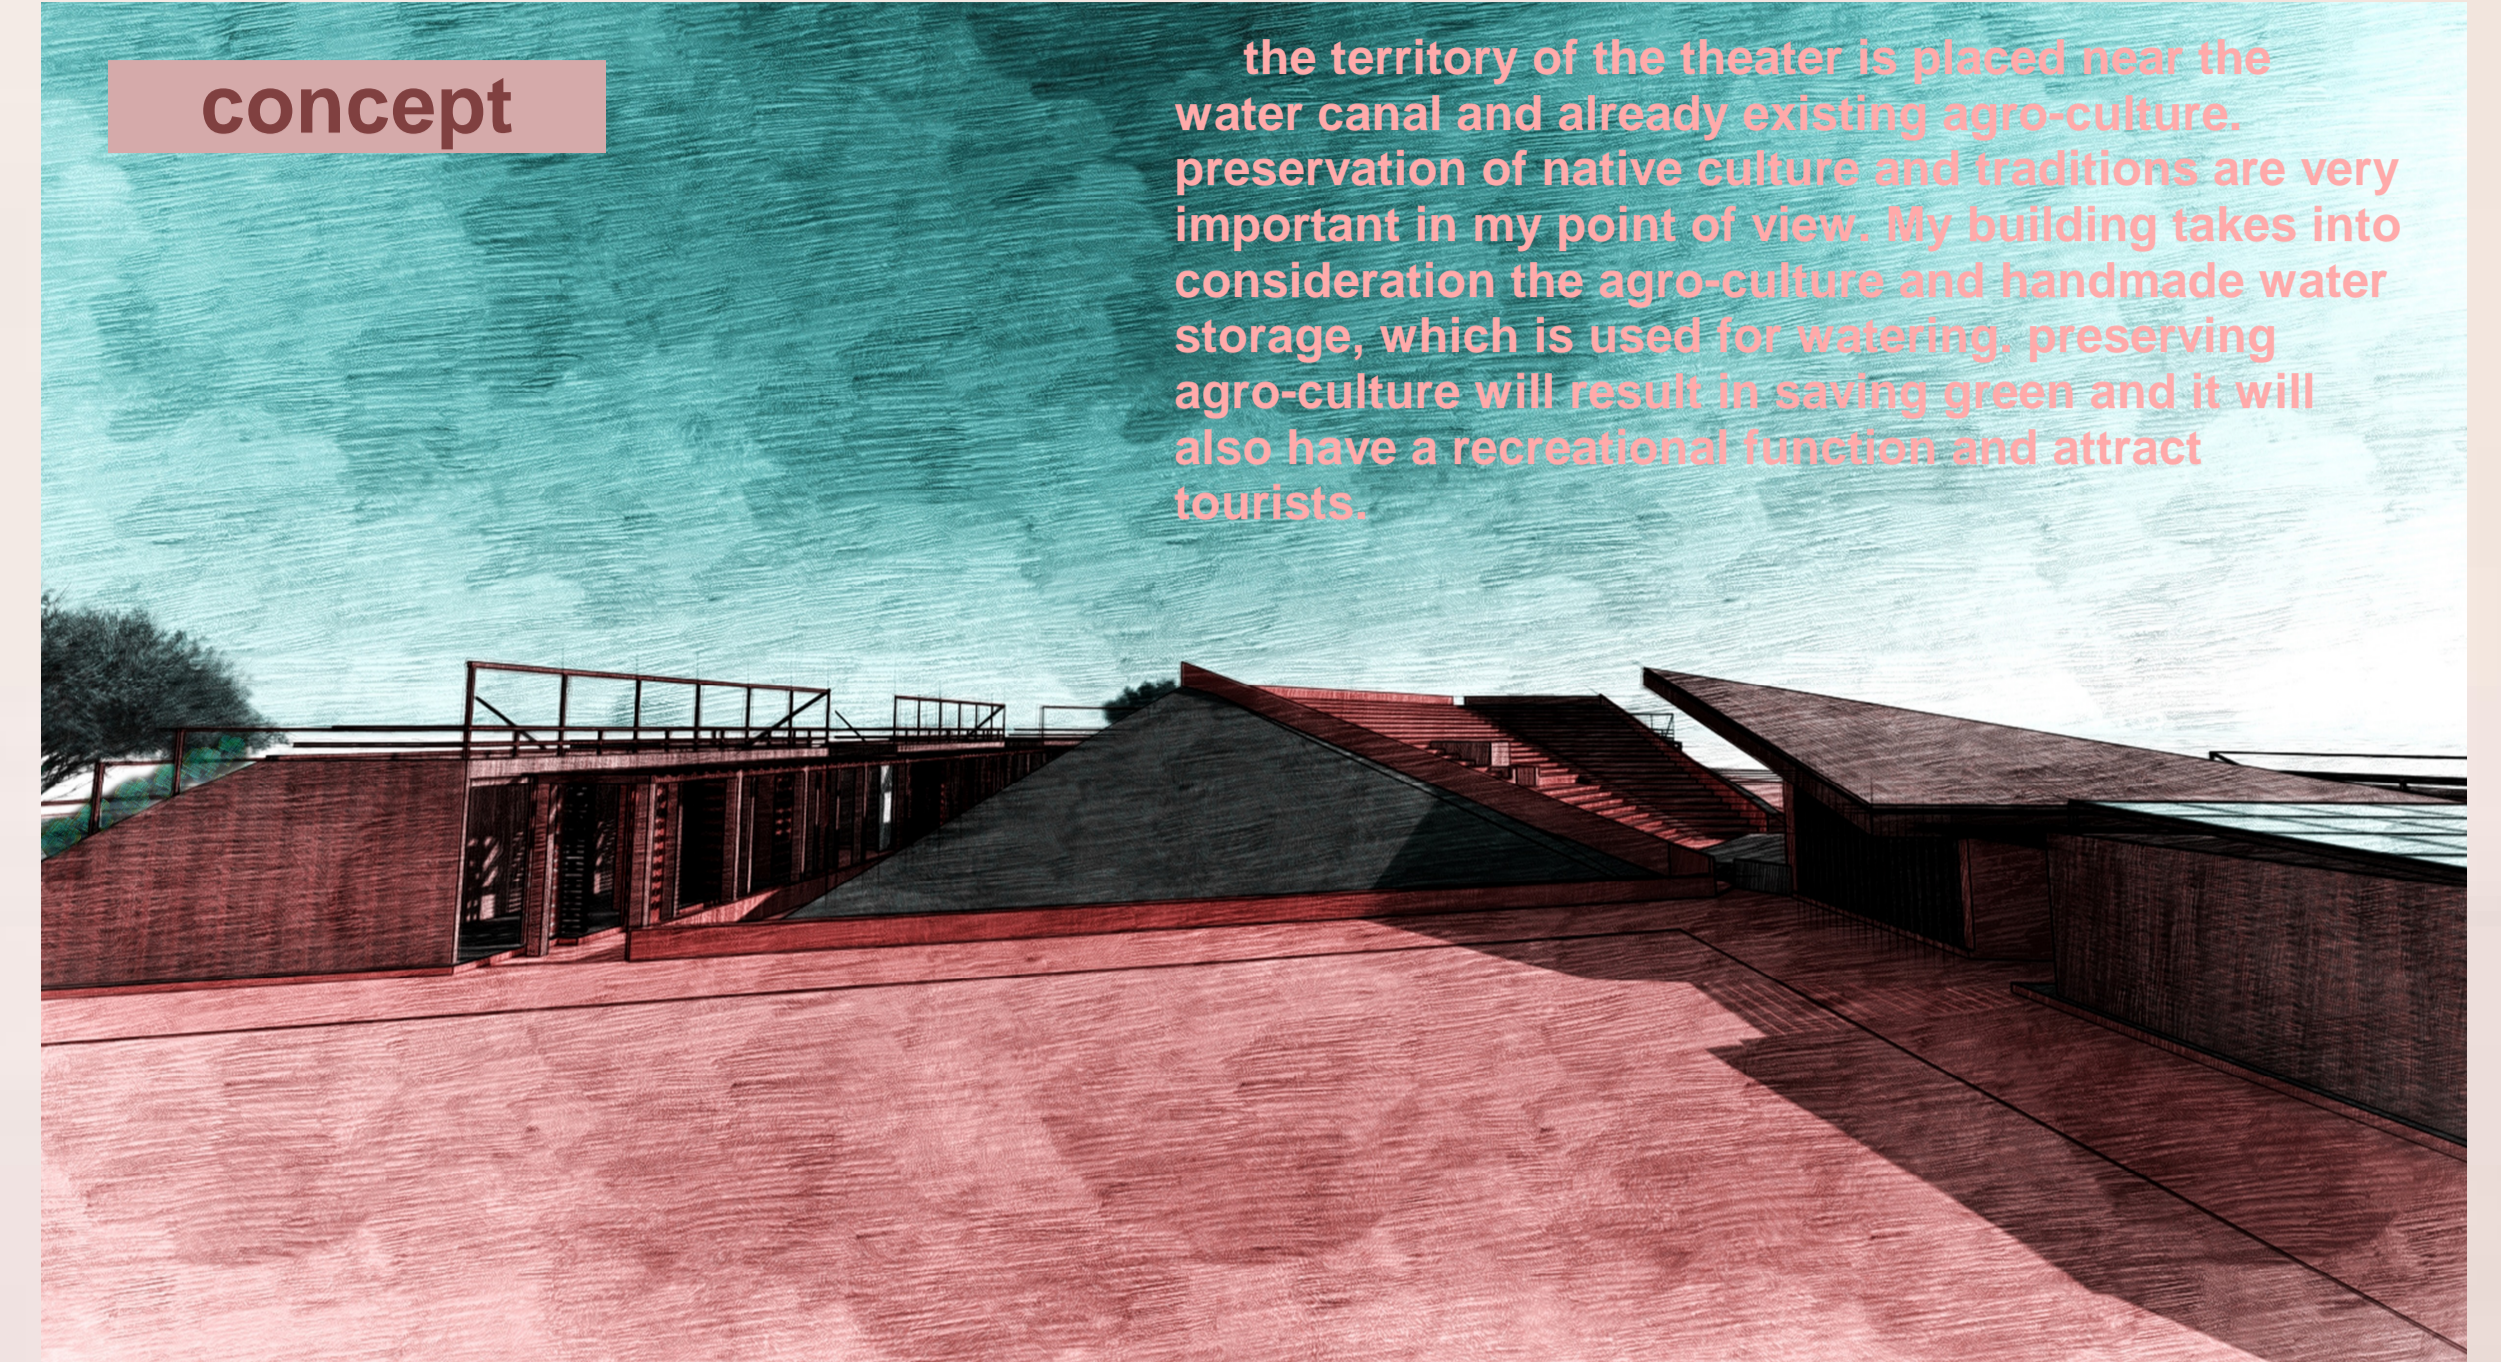

THEATRE POPULAIRE IDEA

The SHOW area

- the auditorium with existing stage,
- stage
- dressing rooms
- room for construction and storage sets
- ...

The LABO area

- Rehearsal Amphitheater

concept

the territory of the theater is placed near the water canal and already existing agro-culture. preservation of native culture and traditions are very important in my point of view. My building takes into consideration the agro-culture and handmade water storage, which is used for watering. preserving agro-culture will result in saving green and it will also have a recreational function and attract tourists.

solar panels

agro culture

agro culture

existing bildings

site plan

The LABO area

- a modular media room
- 4 educational spaces (150m2 minimum) dedicated to teaching different artistic disciplines (dance, theatre, music, circus, and puppets)
- a co-working space
- an archive room
- a music recording studio
- a studio photo studio
- a video editing room.

elevation