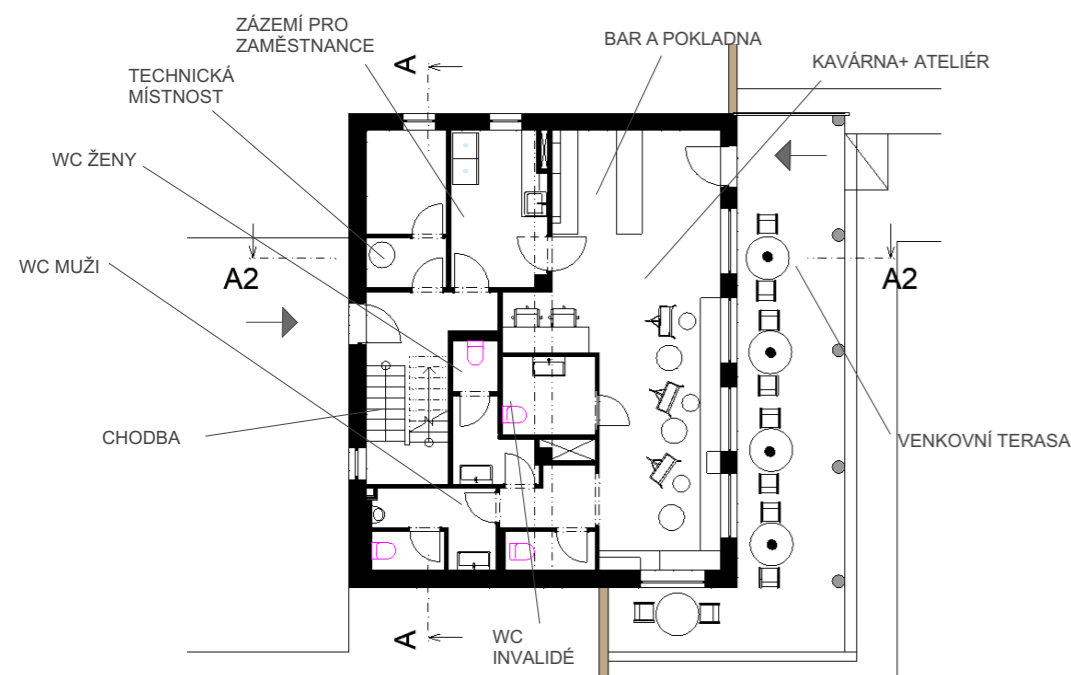

REŠERŠE PROVOZU- ATELIÉR S KAVÁRNOU

PŮDORYS: 1.NP