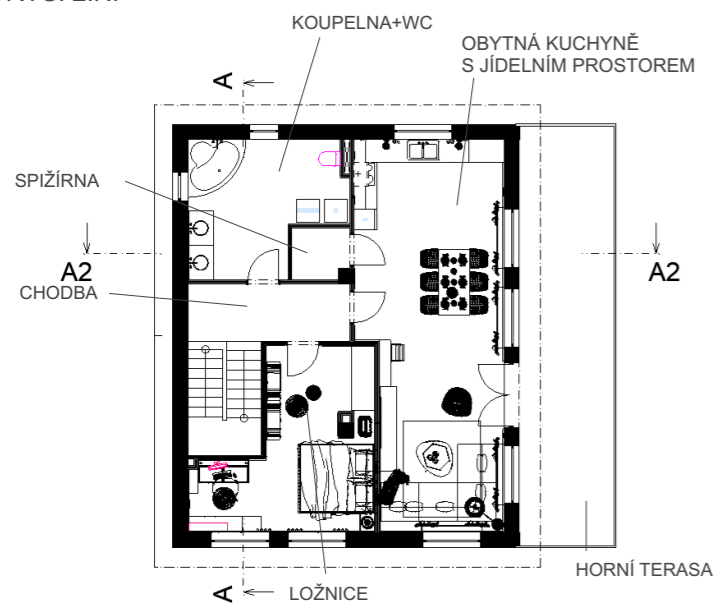

REŠERŠE BYTOVÉHO PROSTORU

PŮDORYS: 2.NP