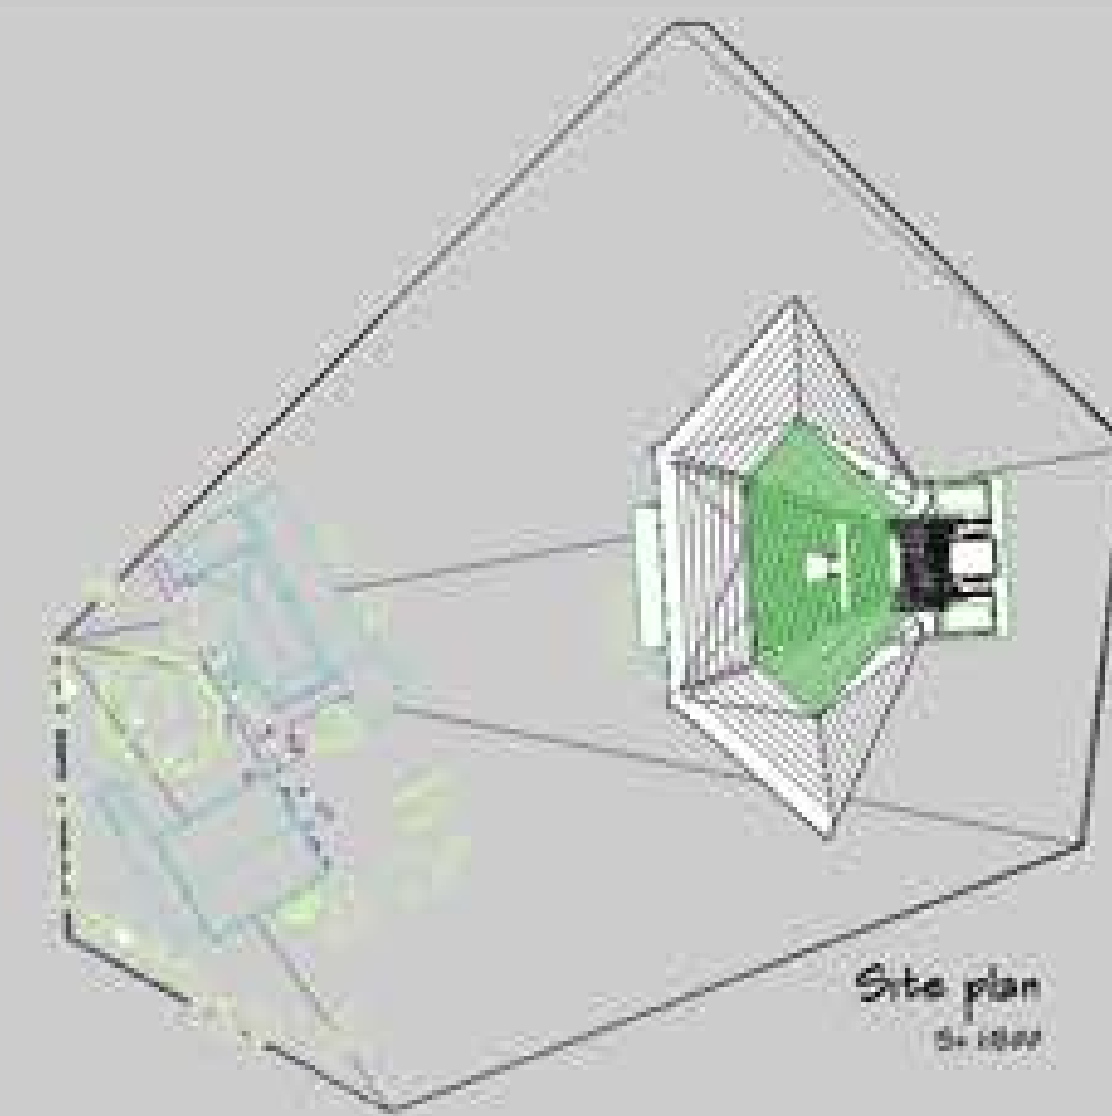

**THEATRE POPULAIRE IDEA(L)
RÉHABILITATION OF THE THÉÂTRE POPULAIRE DÉSIRÉ BONOGO
ouagadougou, burkina faso**

East Elevation
(Amphitheatre)

North Elevation
(Amphitheatre)

Detail 3D

Section A-A

Site plan
01.10.20

3Ds

Designed by
Leo.J