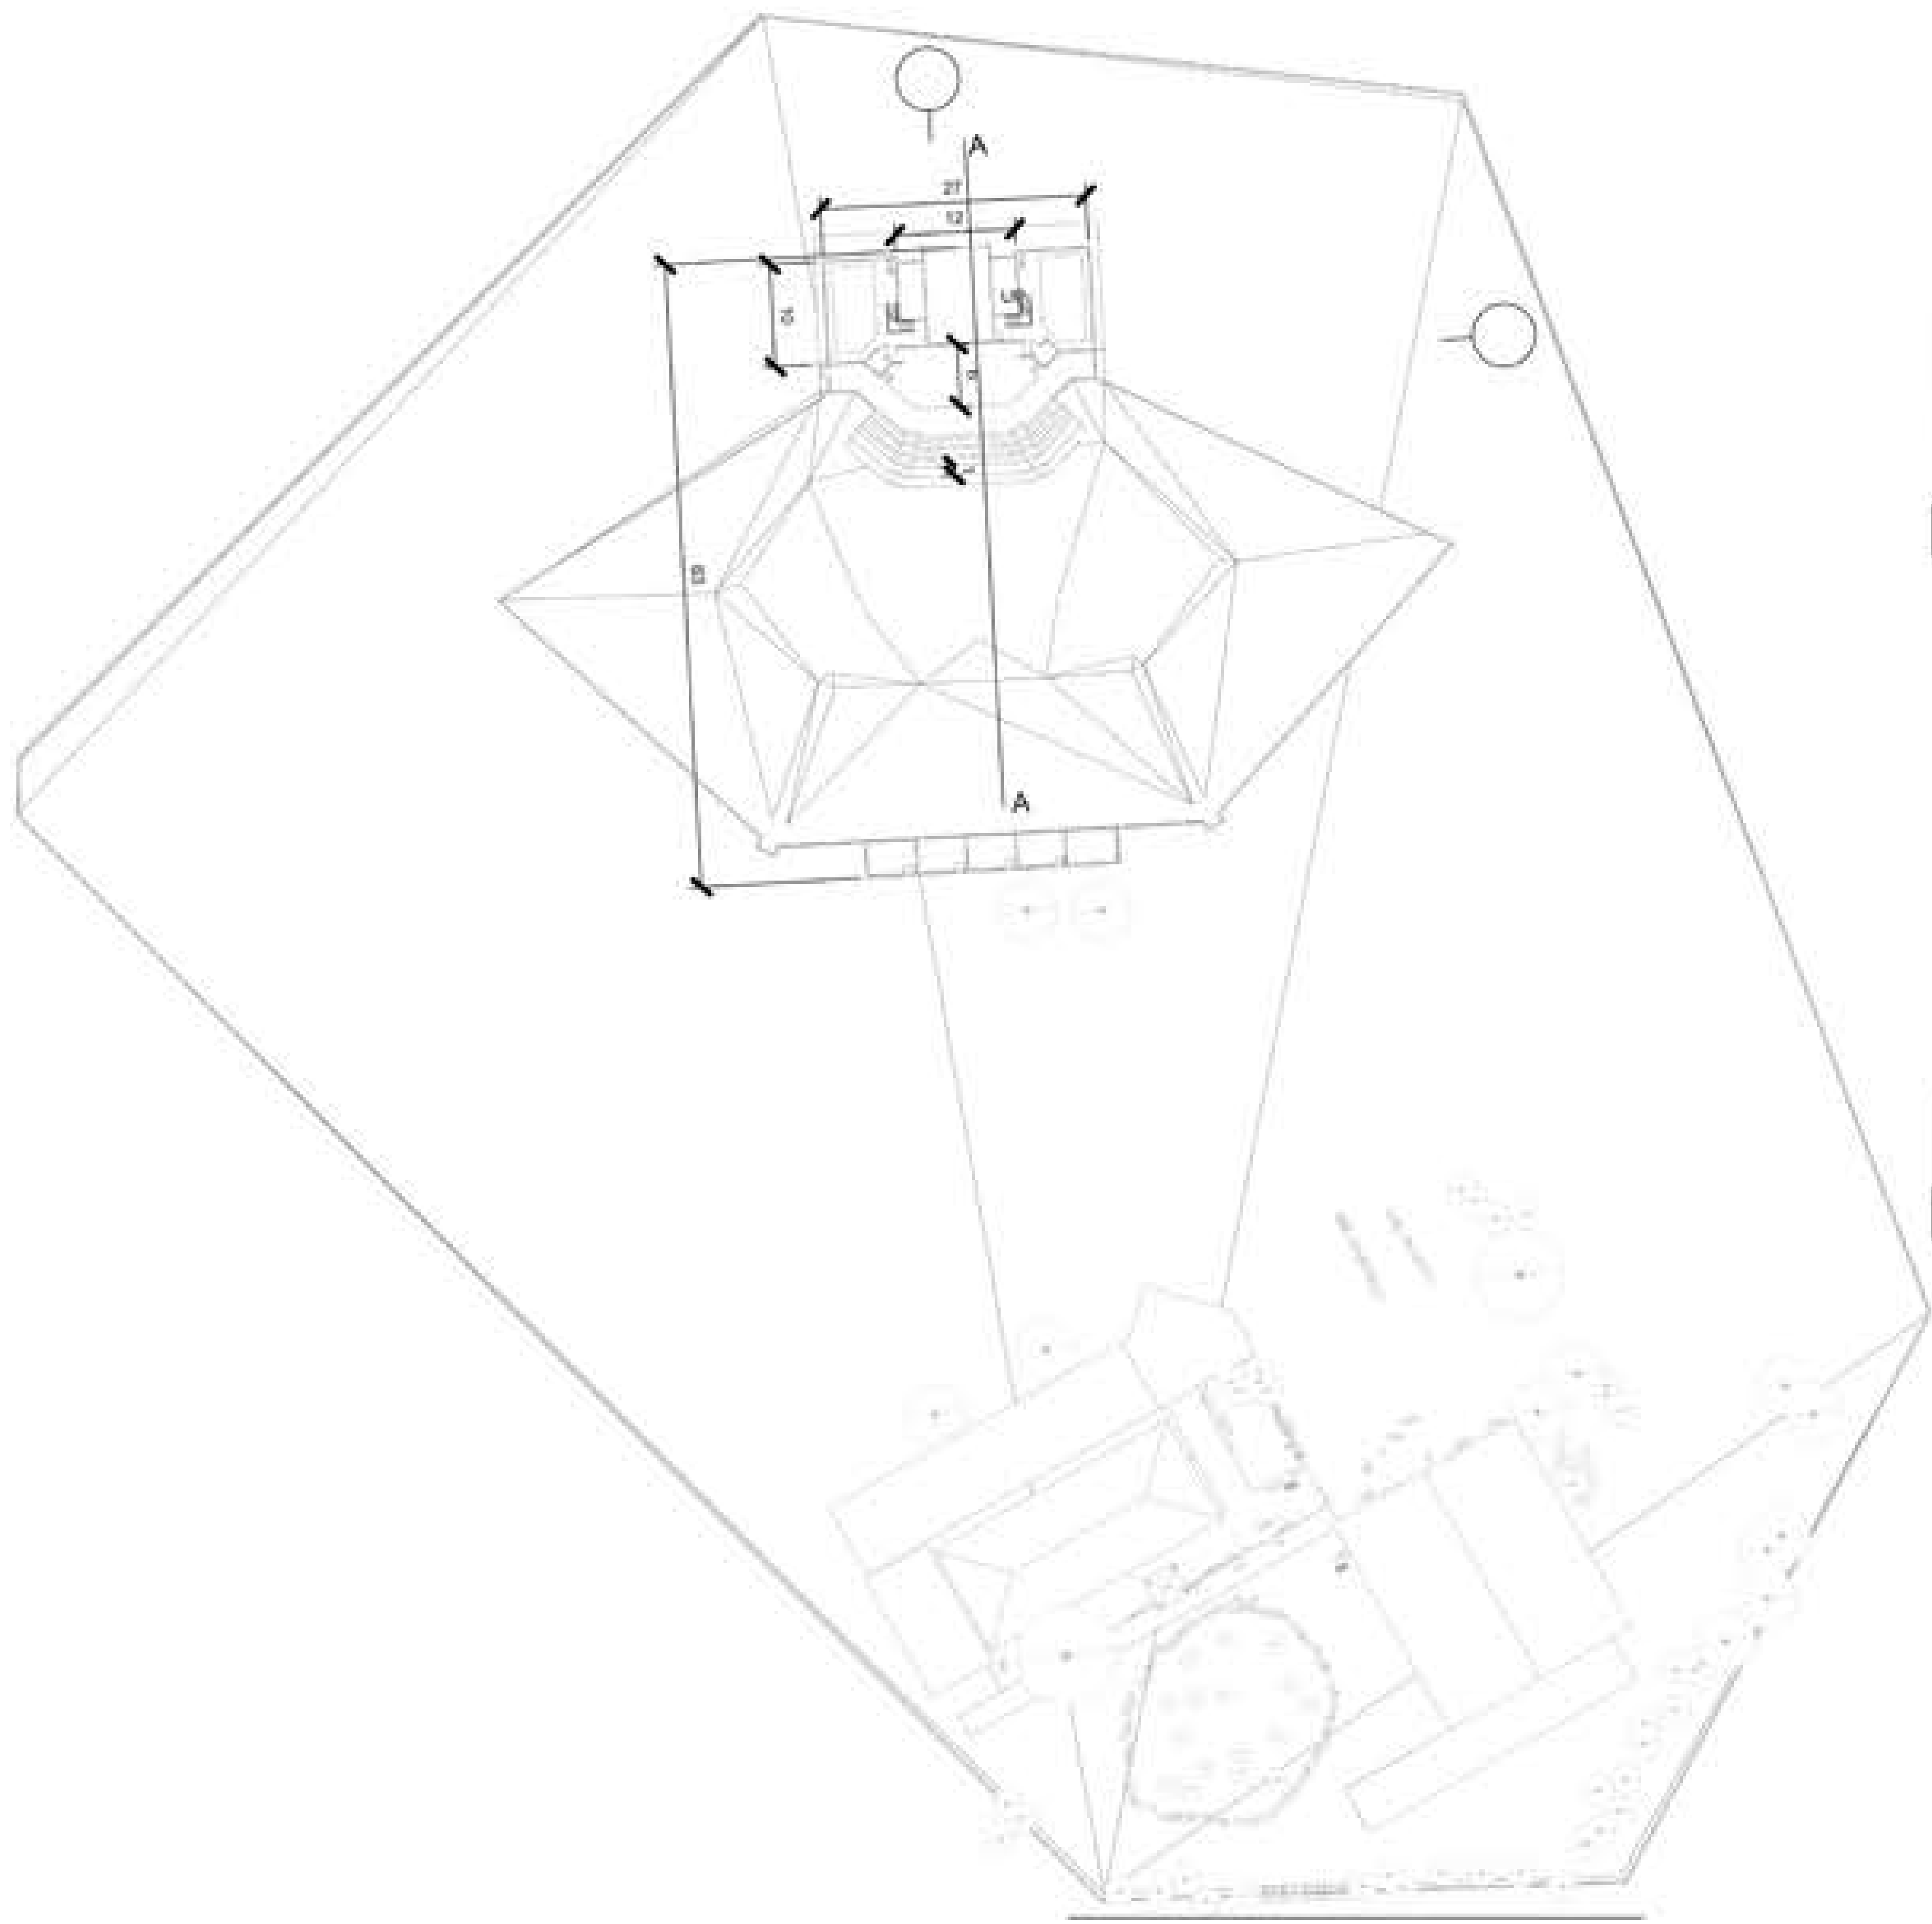

**THEATRE POPULAIRE IDEA(L)
RÉHABILITATION OF THE THÉÂTRE POPULAIRE DÉSIRÉ BONOGO
ouagadougou, burkina faso**

East Elevation
(Amphitheatre)

North Elevation
(Amphitheatre)

Detail 3D

Section A-A

Site plan
01.10.20

3Ds

Designed by
Leo.J