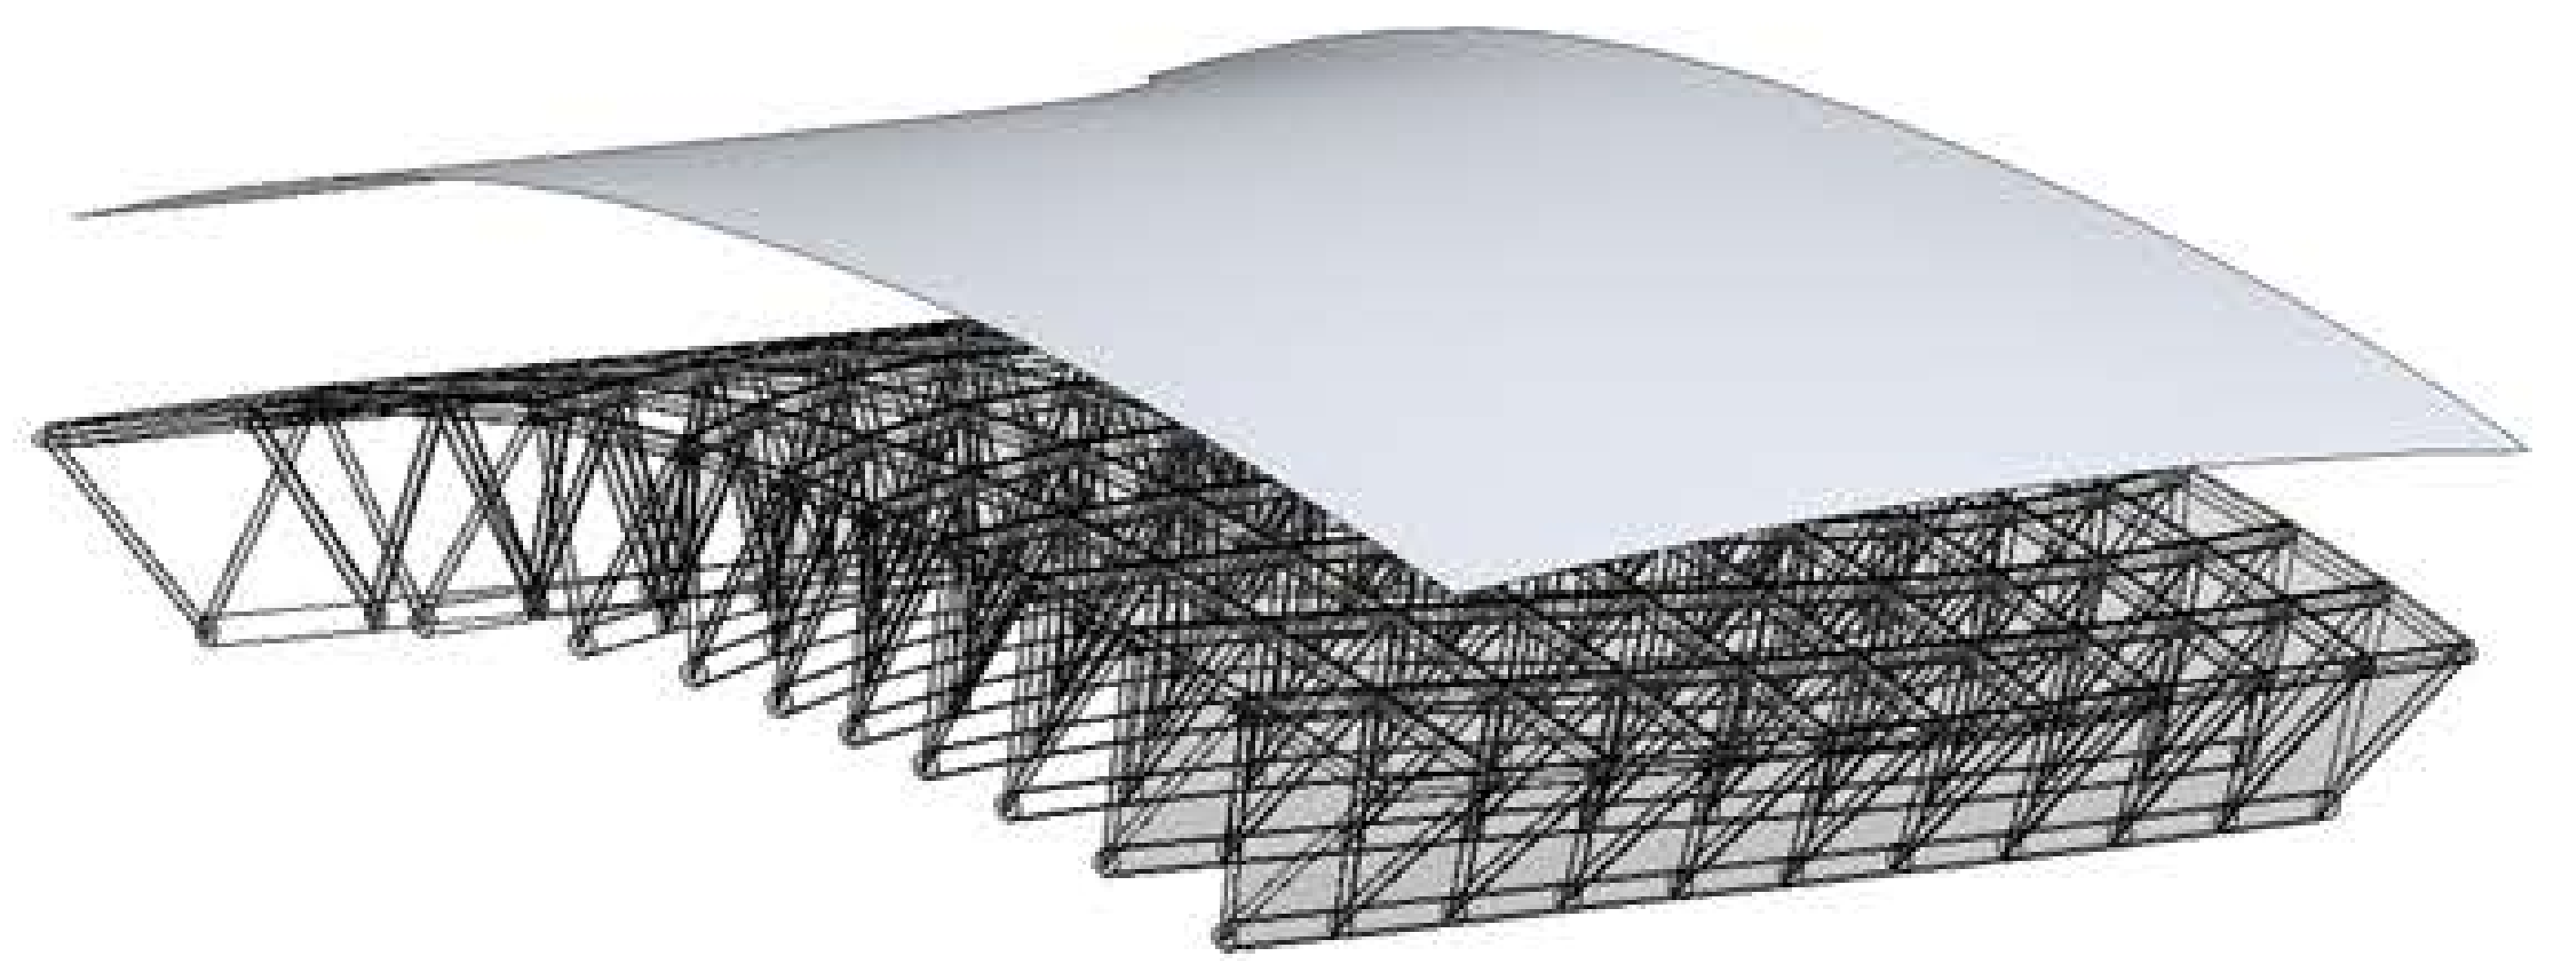

**THEATRE POPULAIRE IDEA(L)
RÉHABILITATION OF THE THÉÂTRE POPULAIRE DÉSIRÉ BONOGO
ouagadougou, burkina faso**

East Elevation
(Amphitheatre)

North Elevation
(Amphitheatre)

Detail 3D

Section A-A

Site plan
01.10.20

3Ds

Designed by
Leo.J