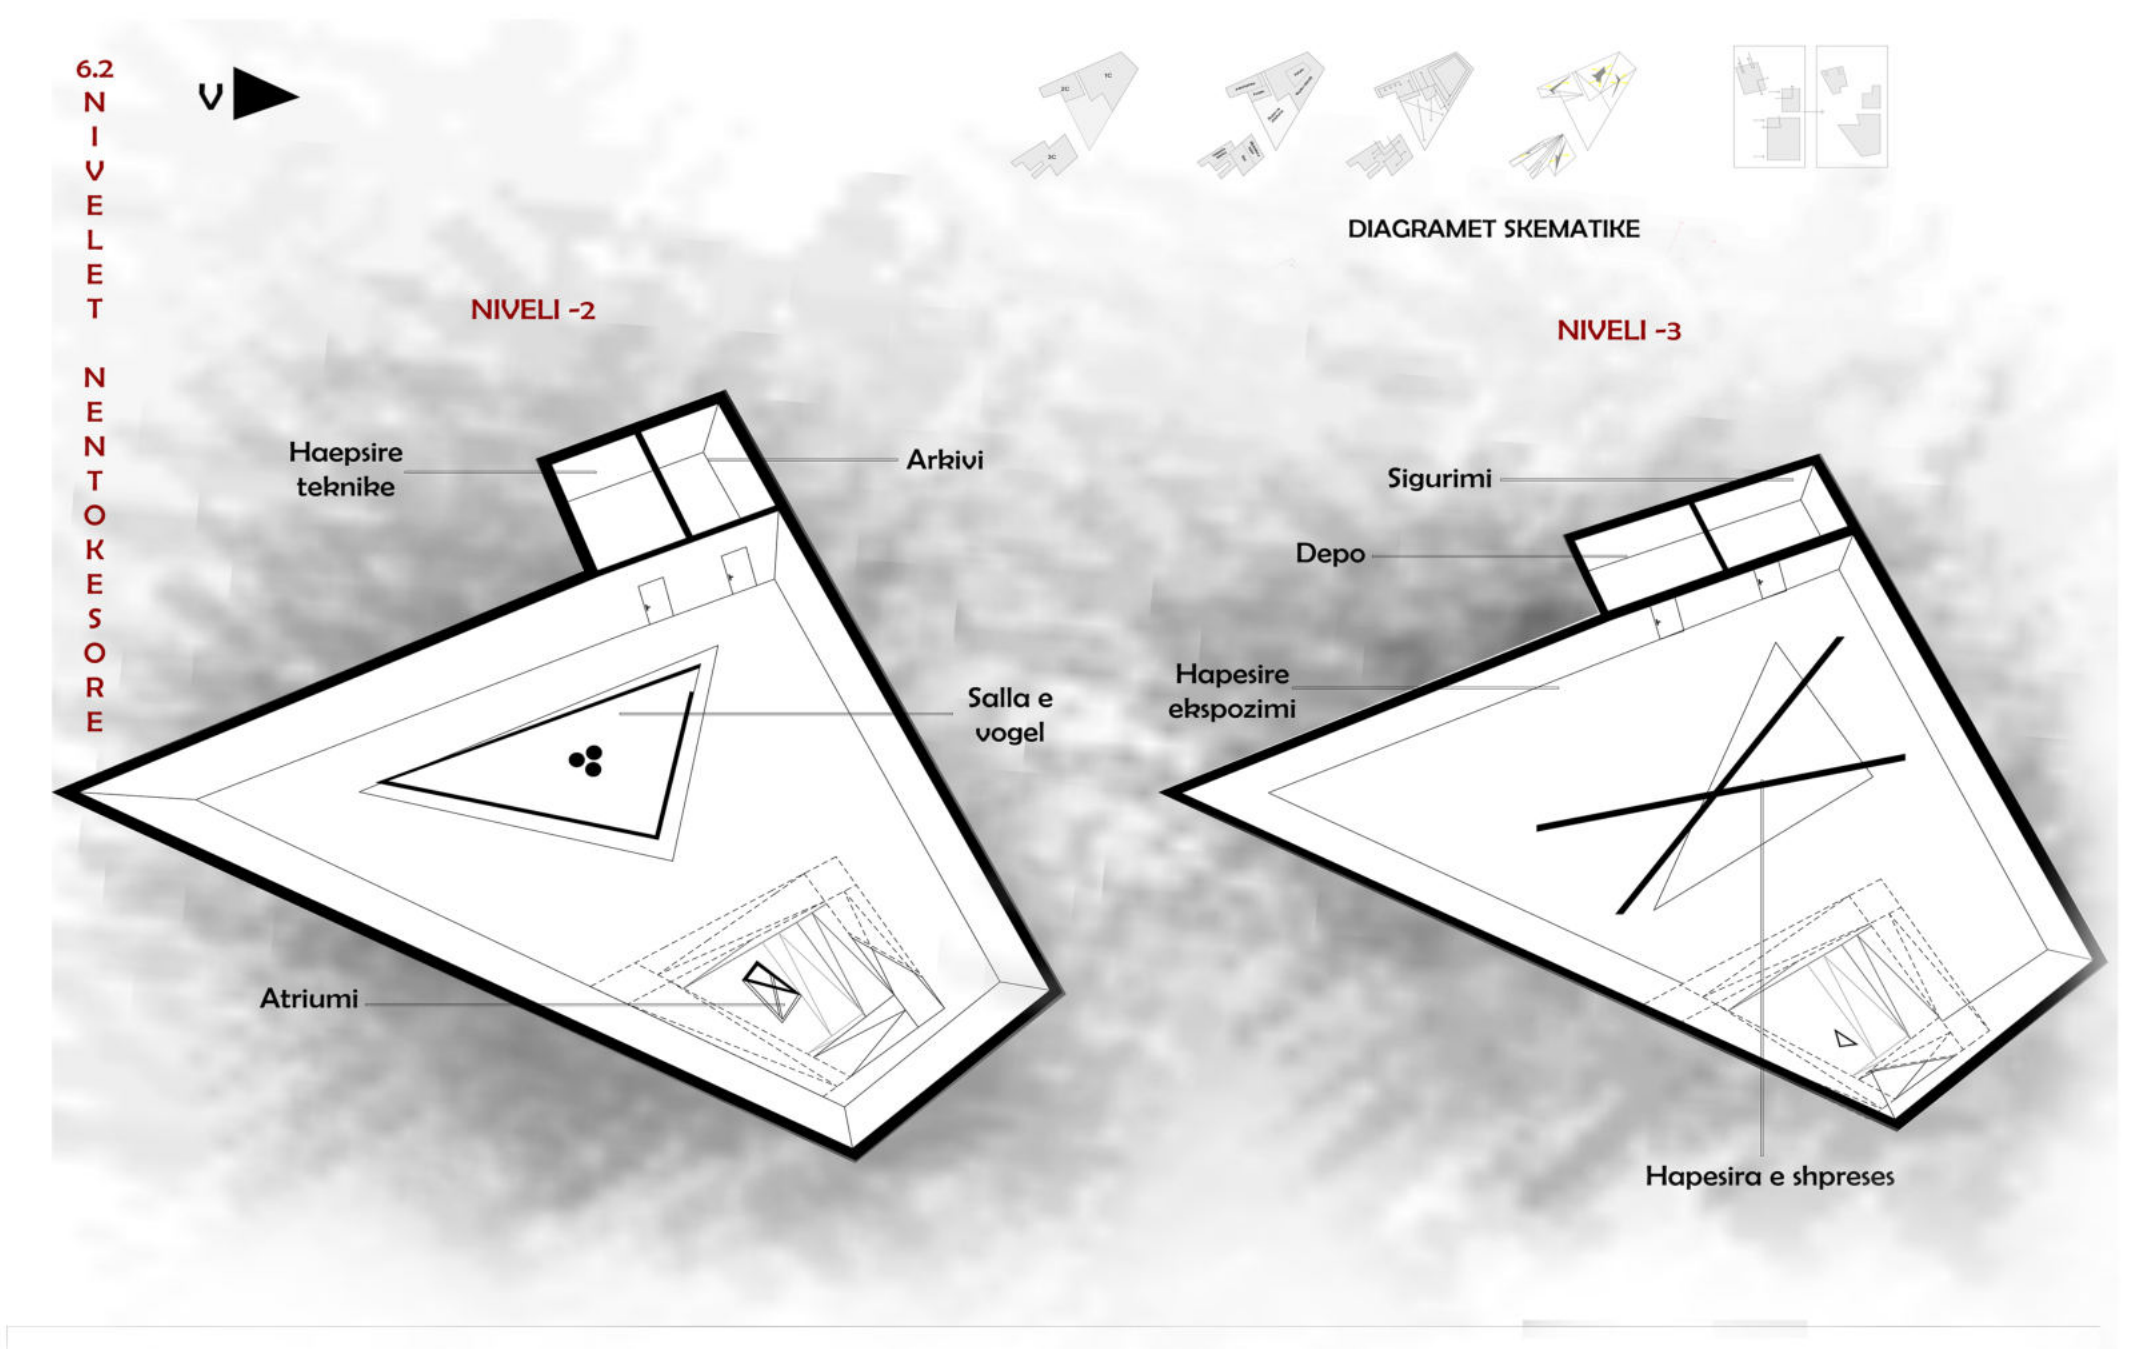

THE POETICS OF EXPRESSIVE FORMS AND SPACES – KOSOVO WAR MUSEUM AND MEMORIAL PARK AS PALIMPSEST OF HISTORICAL-MEMORIAL COMPLEX IN PREKAZ

KONCEPTI

M  
A  
S  
T  
E  
R  
P  
L  
A  
N  
I

B  
A  
Z  
A  
T

F  
A  
S  
A  
D  
A  
T

P  
R  
E  
R  
J  
E  
T