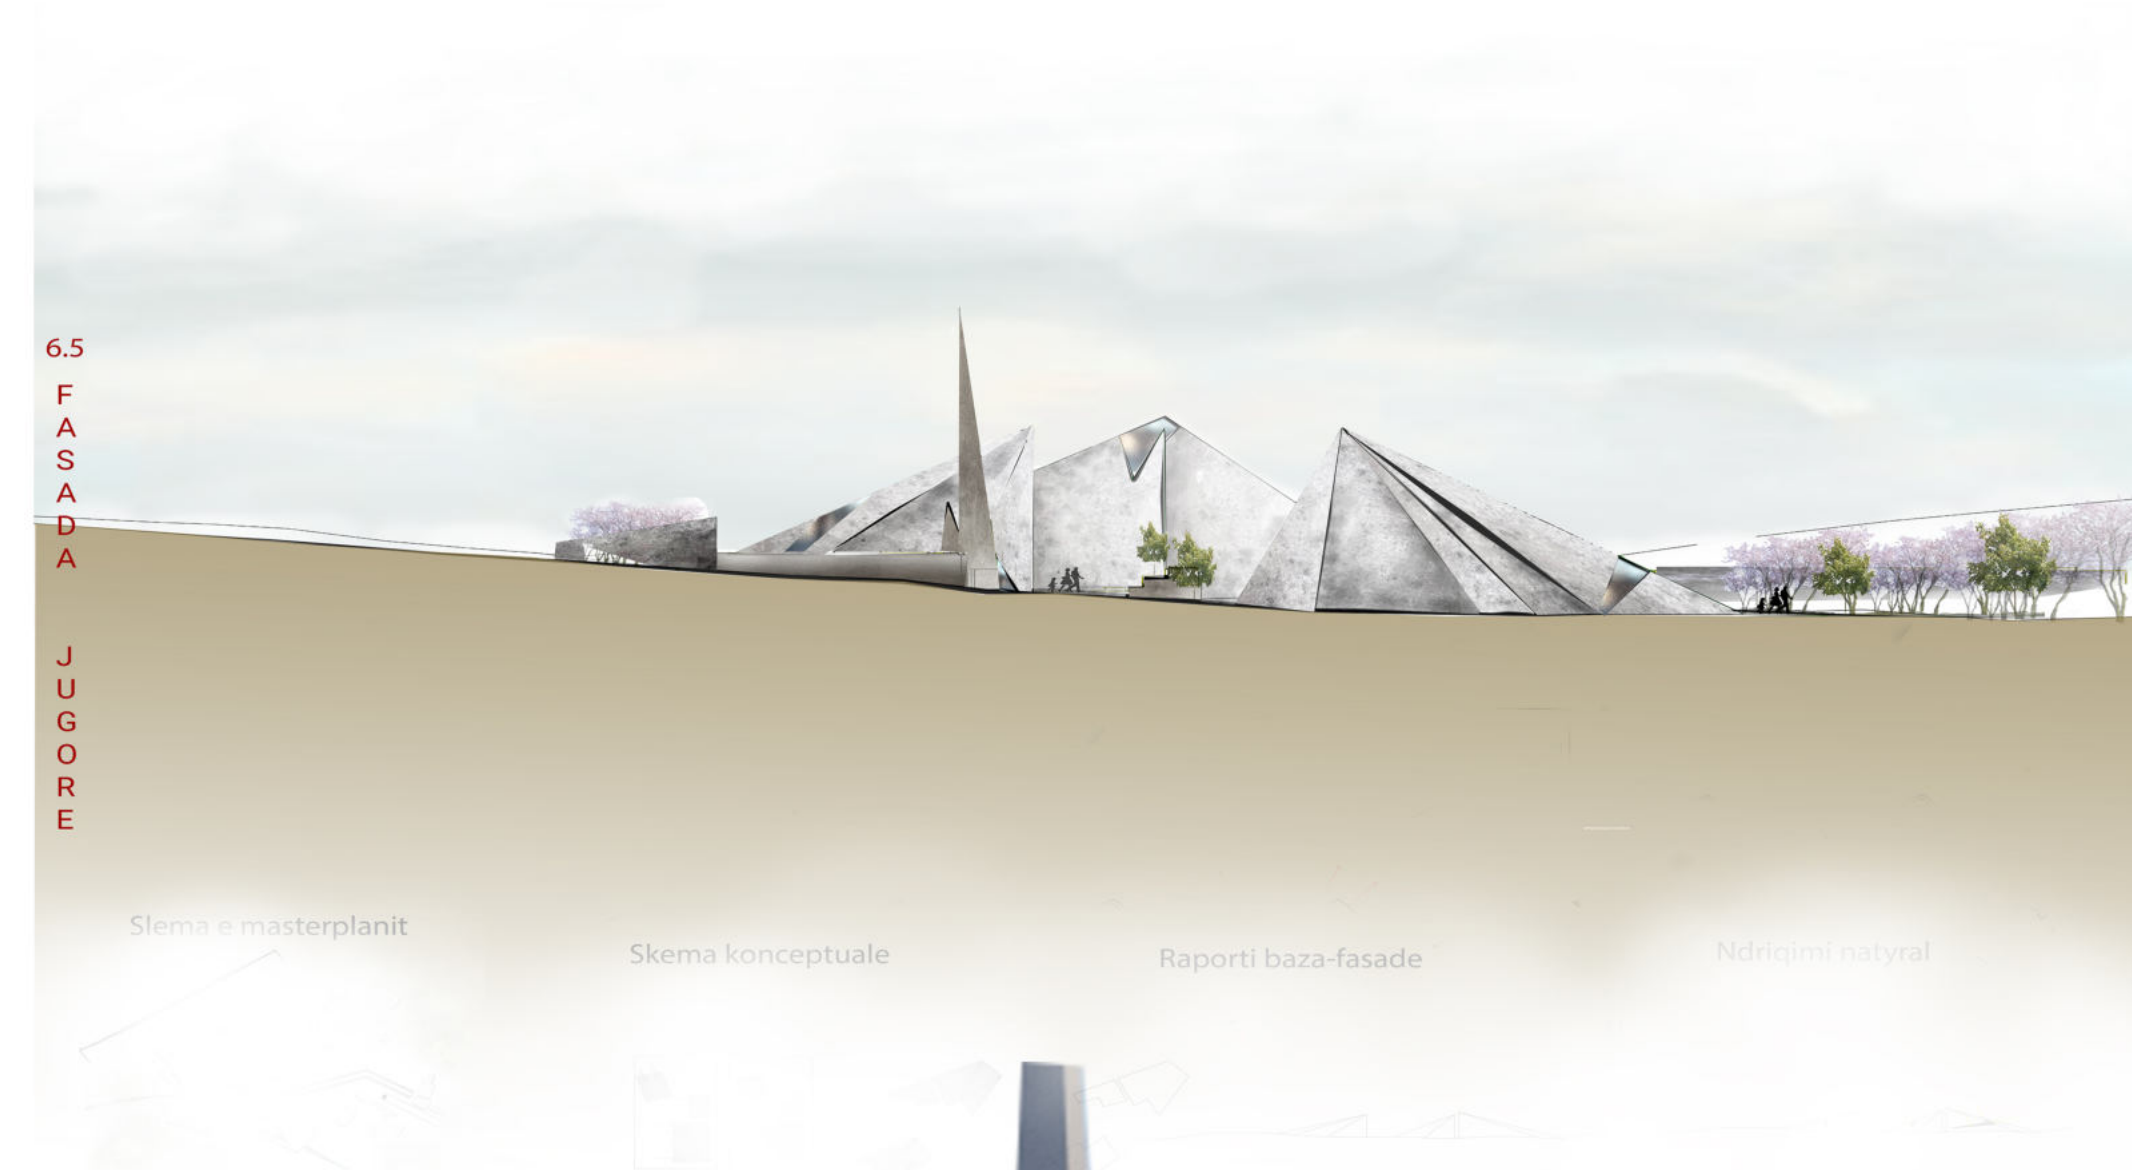

THE POETICS OF EXPRESSIVE FORMS AND SPACES – KOSOVO WAR MUSEUM AND MEMORIAL PARK AS PALIMPSEST OF HISTORICAL-MEMORIAL COMPLEX IN PREKAZ

KONCEPTI

M  
A  
S  
T  
E  
R  
P  
L  
A  
N  
I

B  
A  
Z  
A  
T

F  
A  
S  
A  
D  
A  
T

P  
R  
E  
R  
J  
E  
T