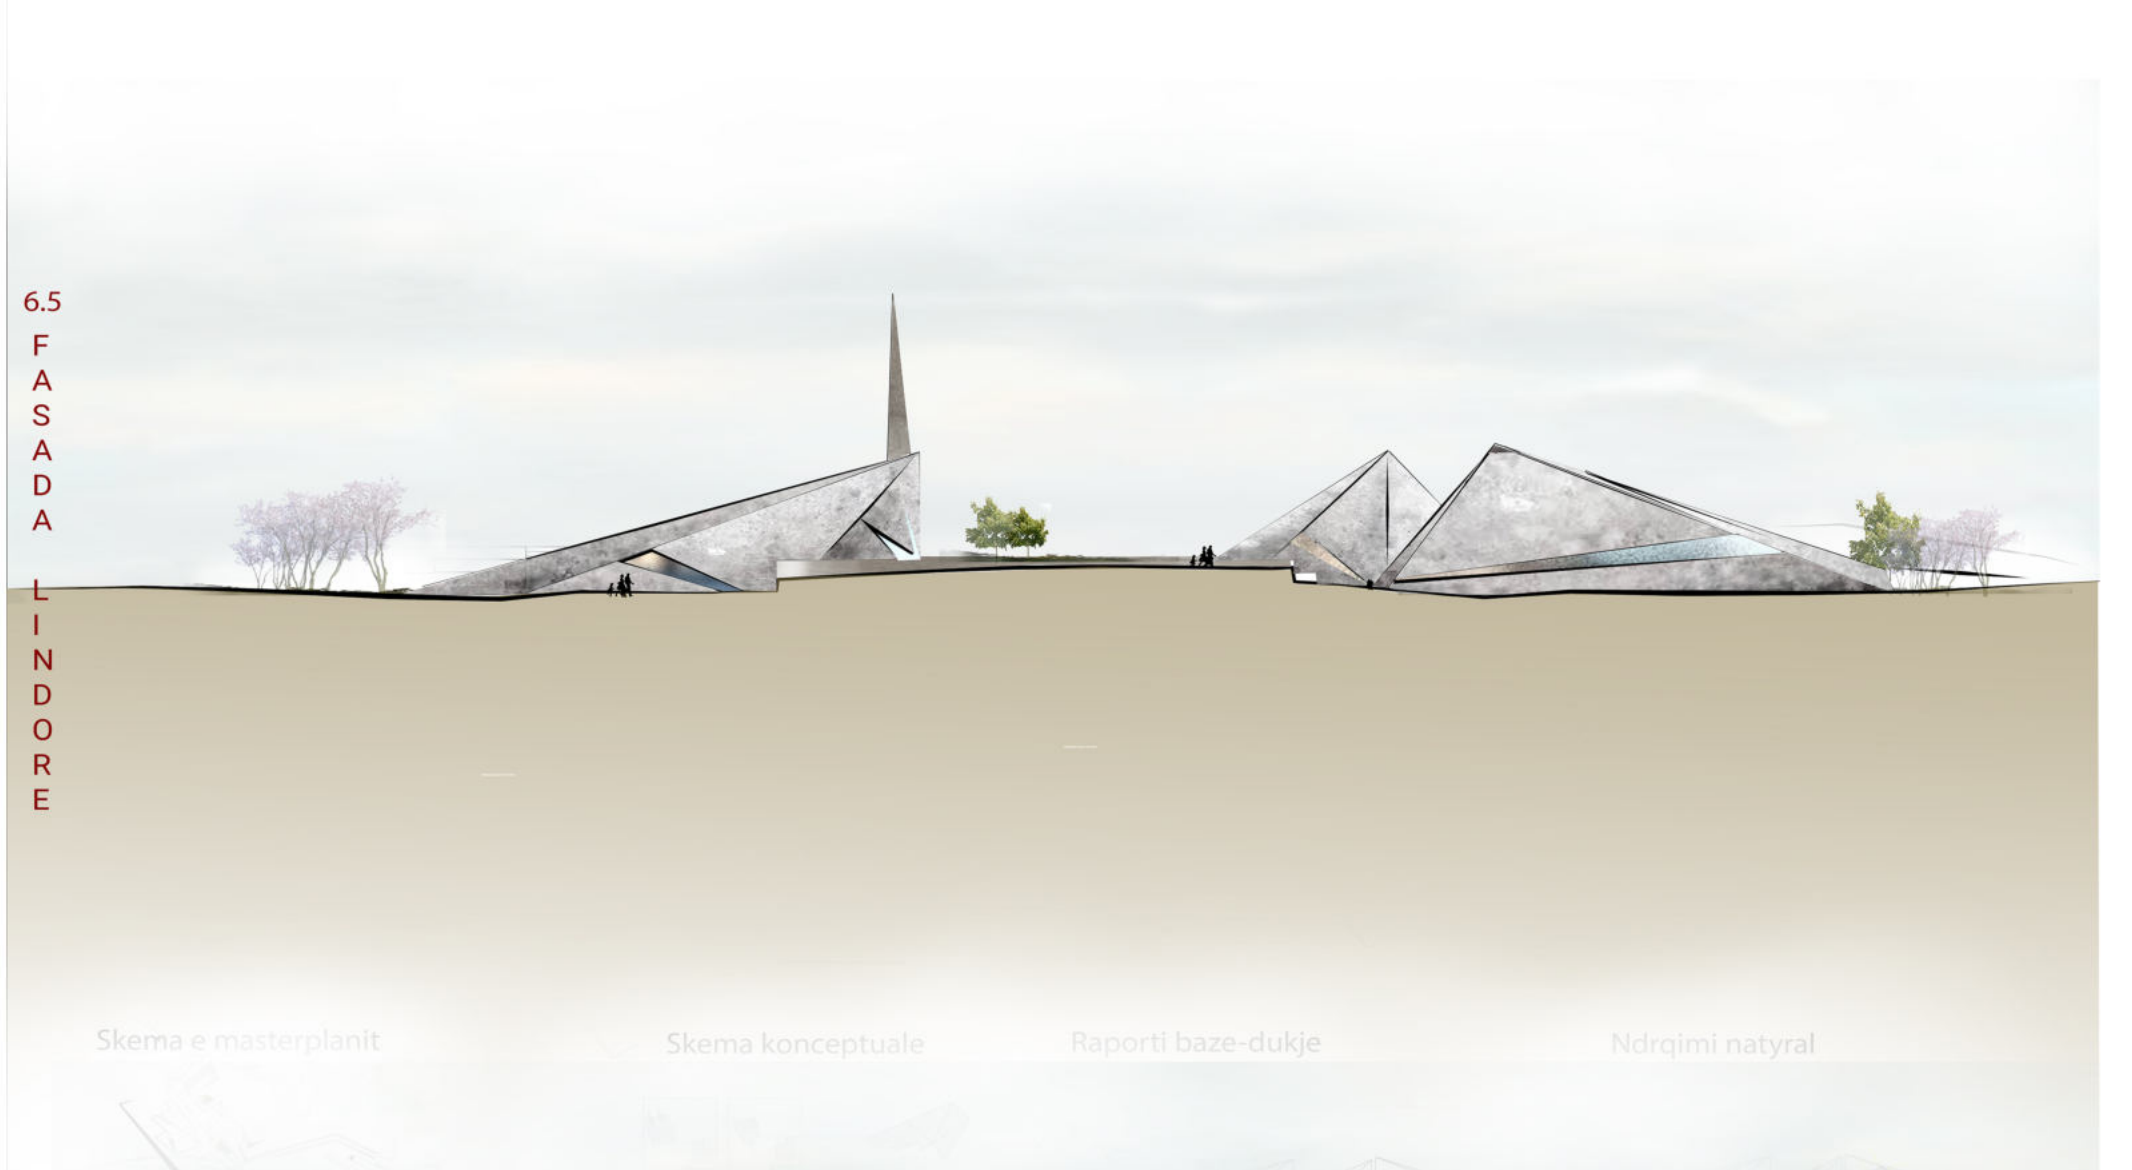

THE POETICS OF EXPRESSIVE FORMS AND SPACES – KOSOVO WAR MUSEUM AND MEMORIAL PARK AS PALIMPSEST OF HISTORICAL-MEMORIAL COMPLEX IN PREKAZ

KONCEPTI

M  
A  
S  
T  
E  
R  
P  
L  
A  
N  
I

B  
A  
Z  
A  
T

F  
A  
S  
A  
D  
A  
T

P  
R  
E  
R  
J  
E  
T