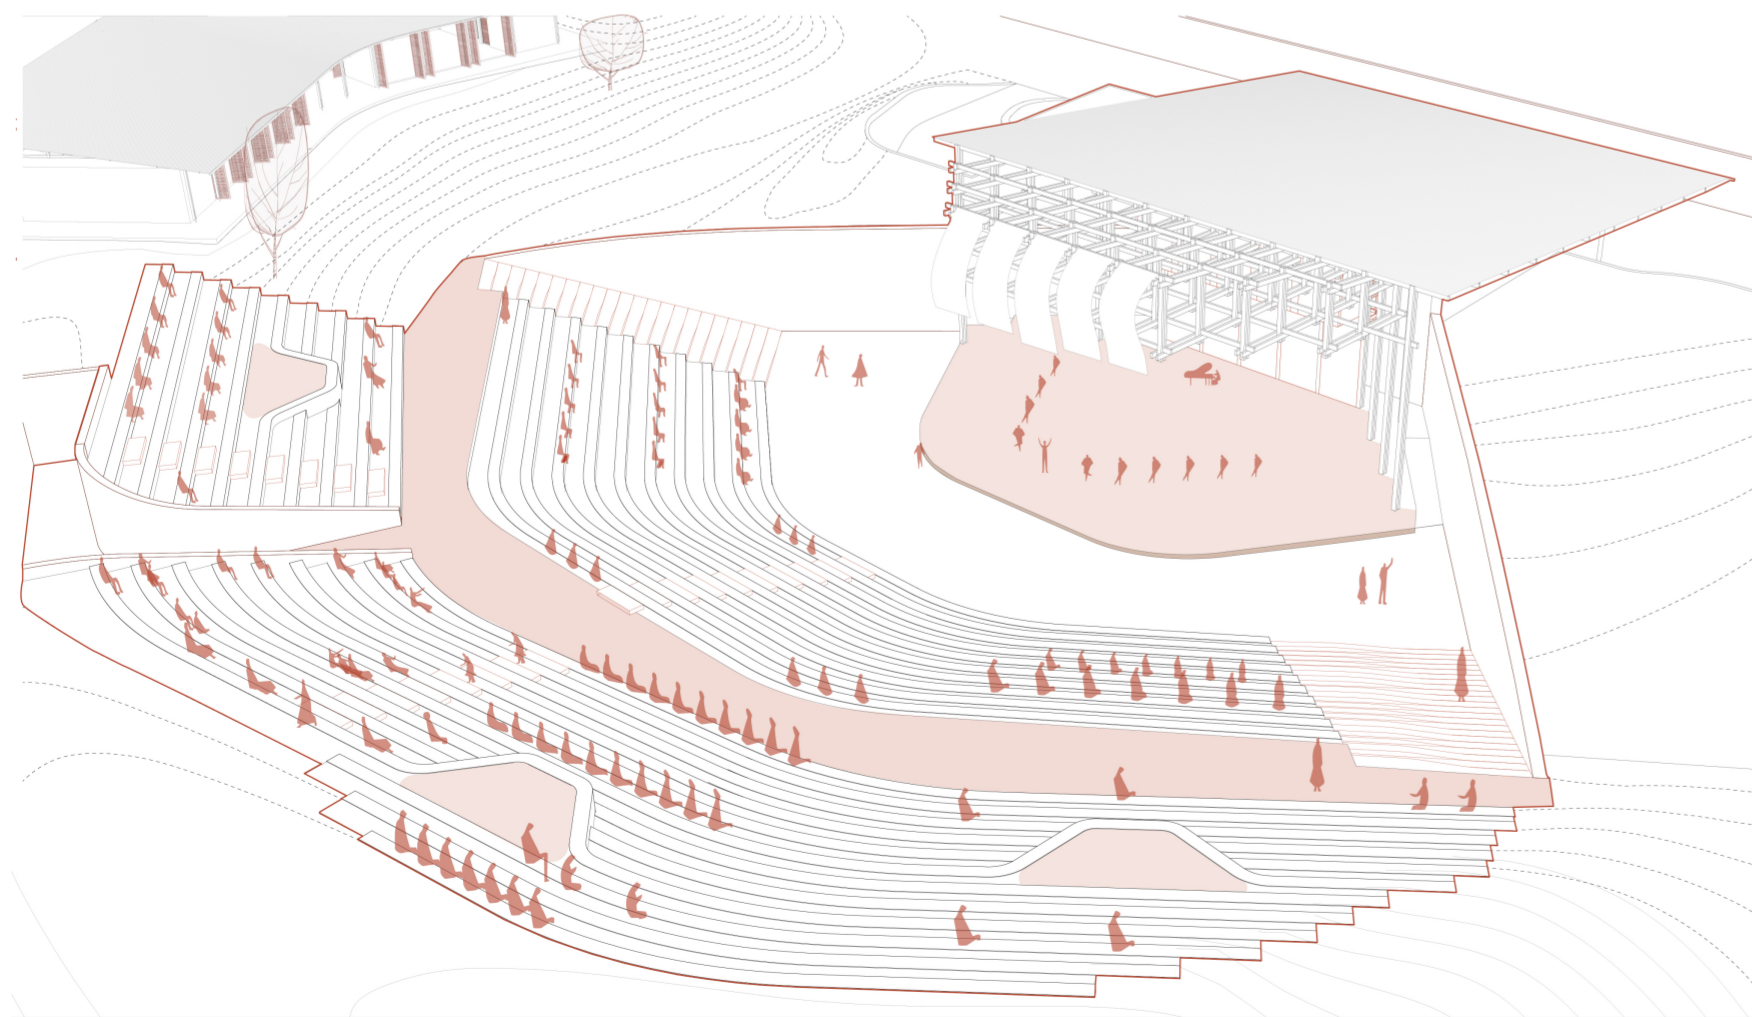

ACTIVITIES

Studios

Preparation of the Bwaba dancing masks festival

Grand Studio

Community gathering during the premier of a play

Amphitheater

Performance during the Biennale Festival

Show Area

Celebration of an engagement in the community