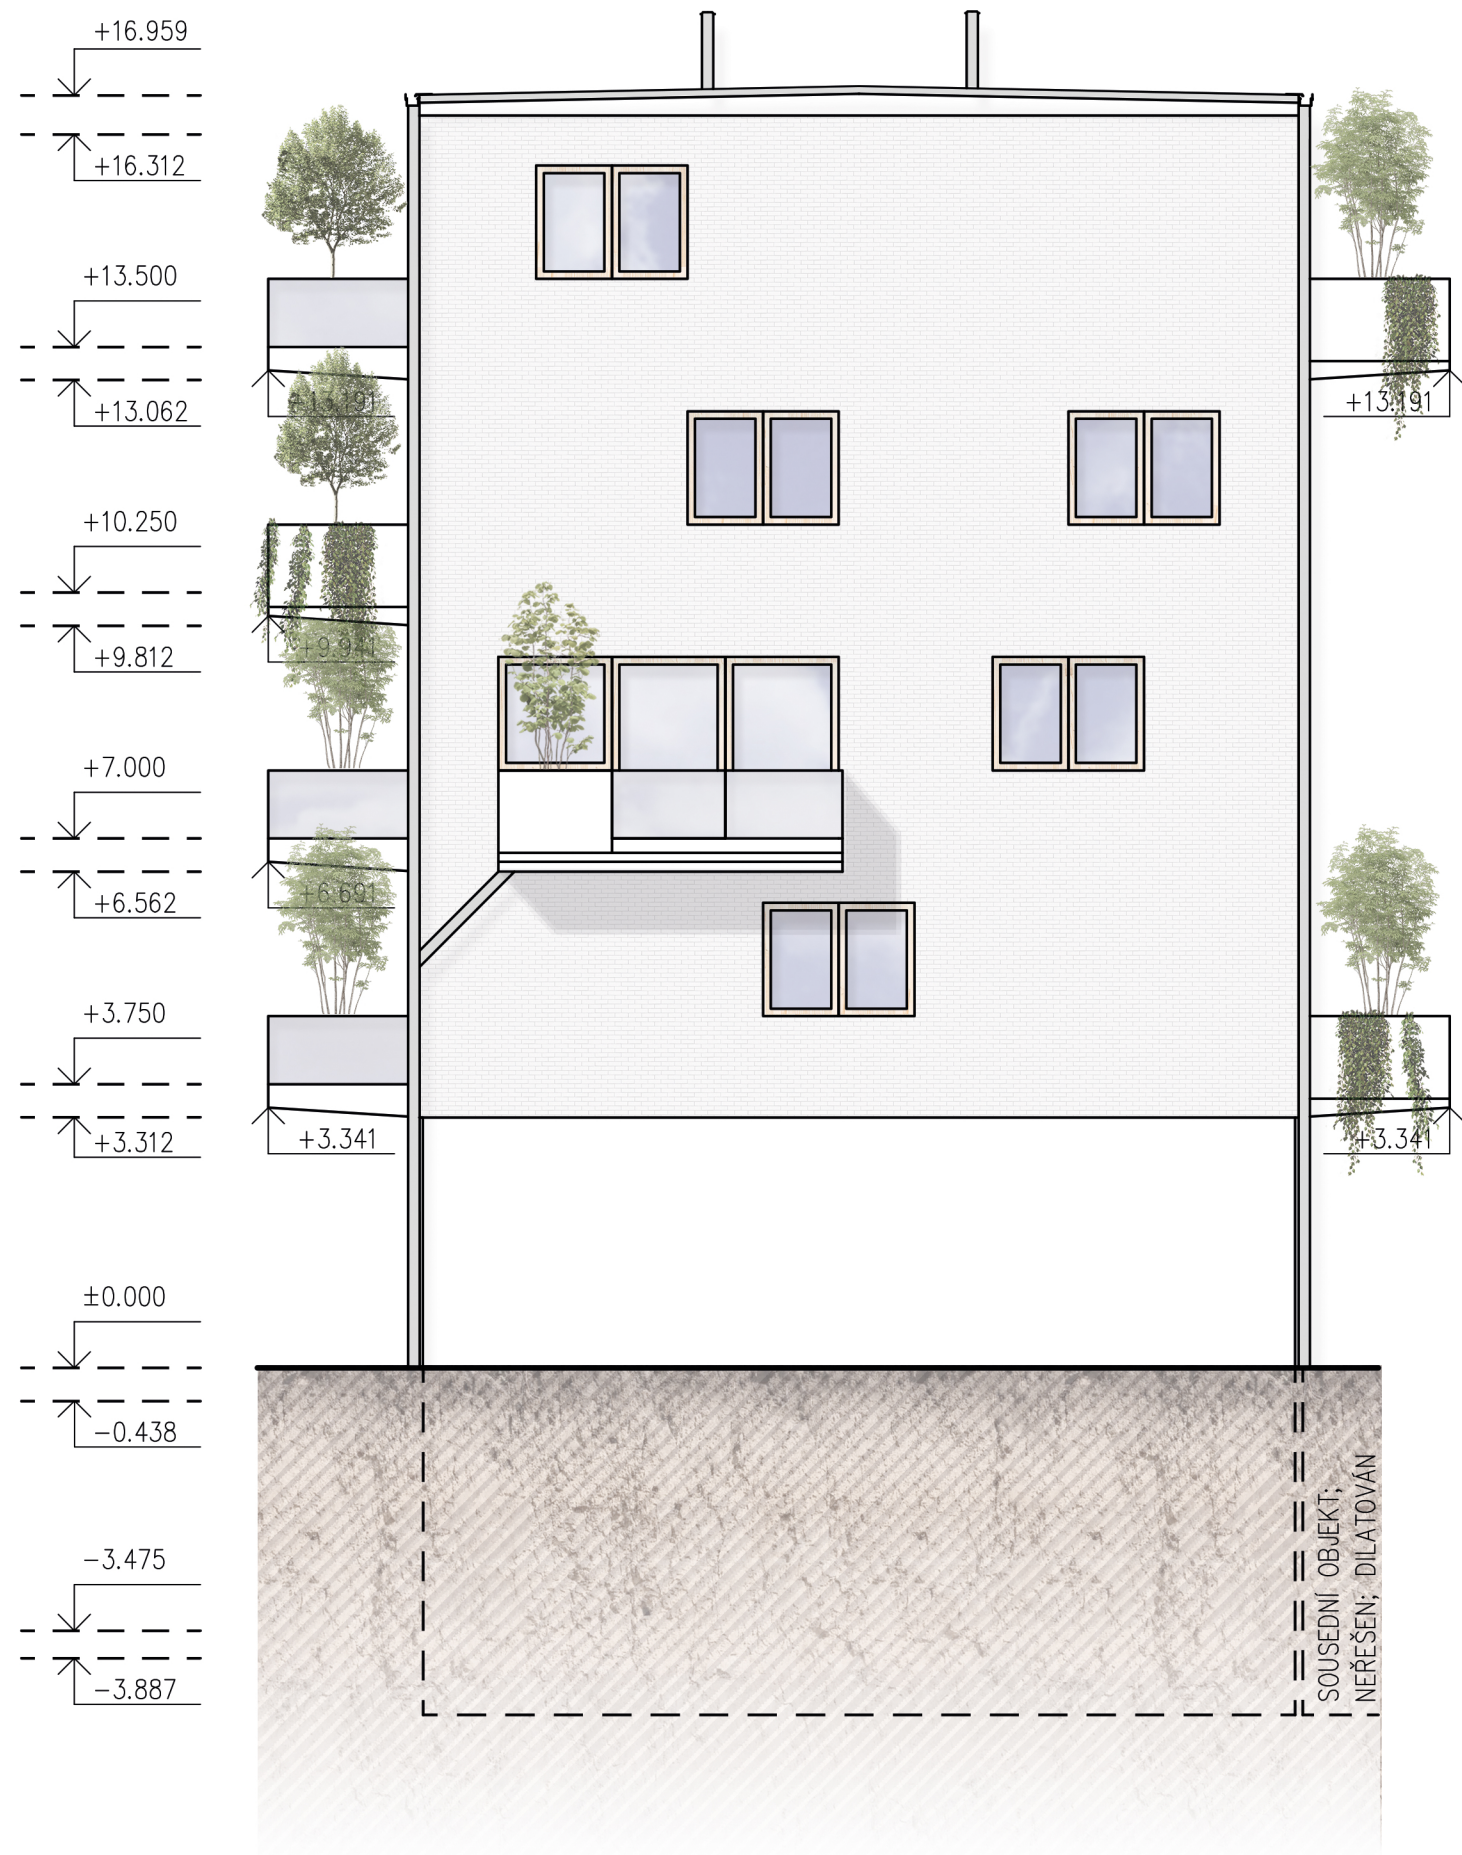

SOUTHEAST ELEVATION M 1:100

LEGEND

- BRICK TILING
- WHITE PLASTER
- STAINLESS STEEL
- PINEWOOD