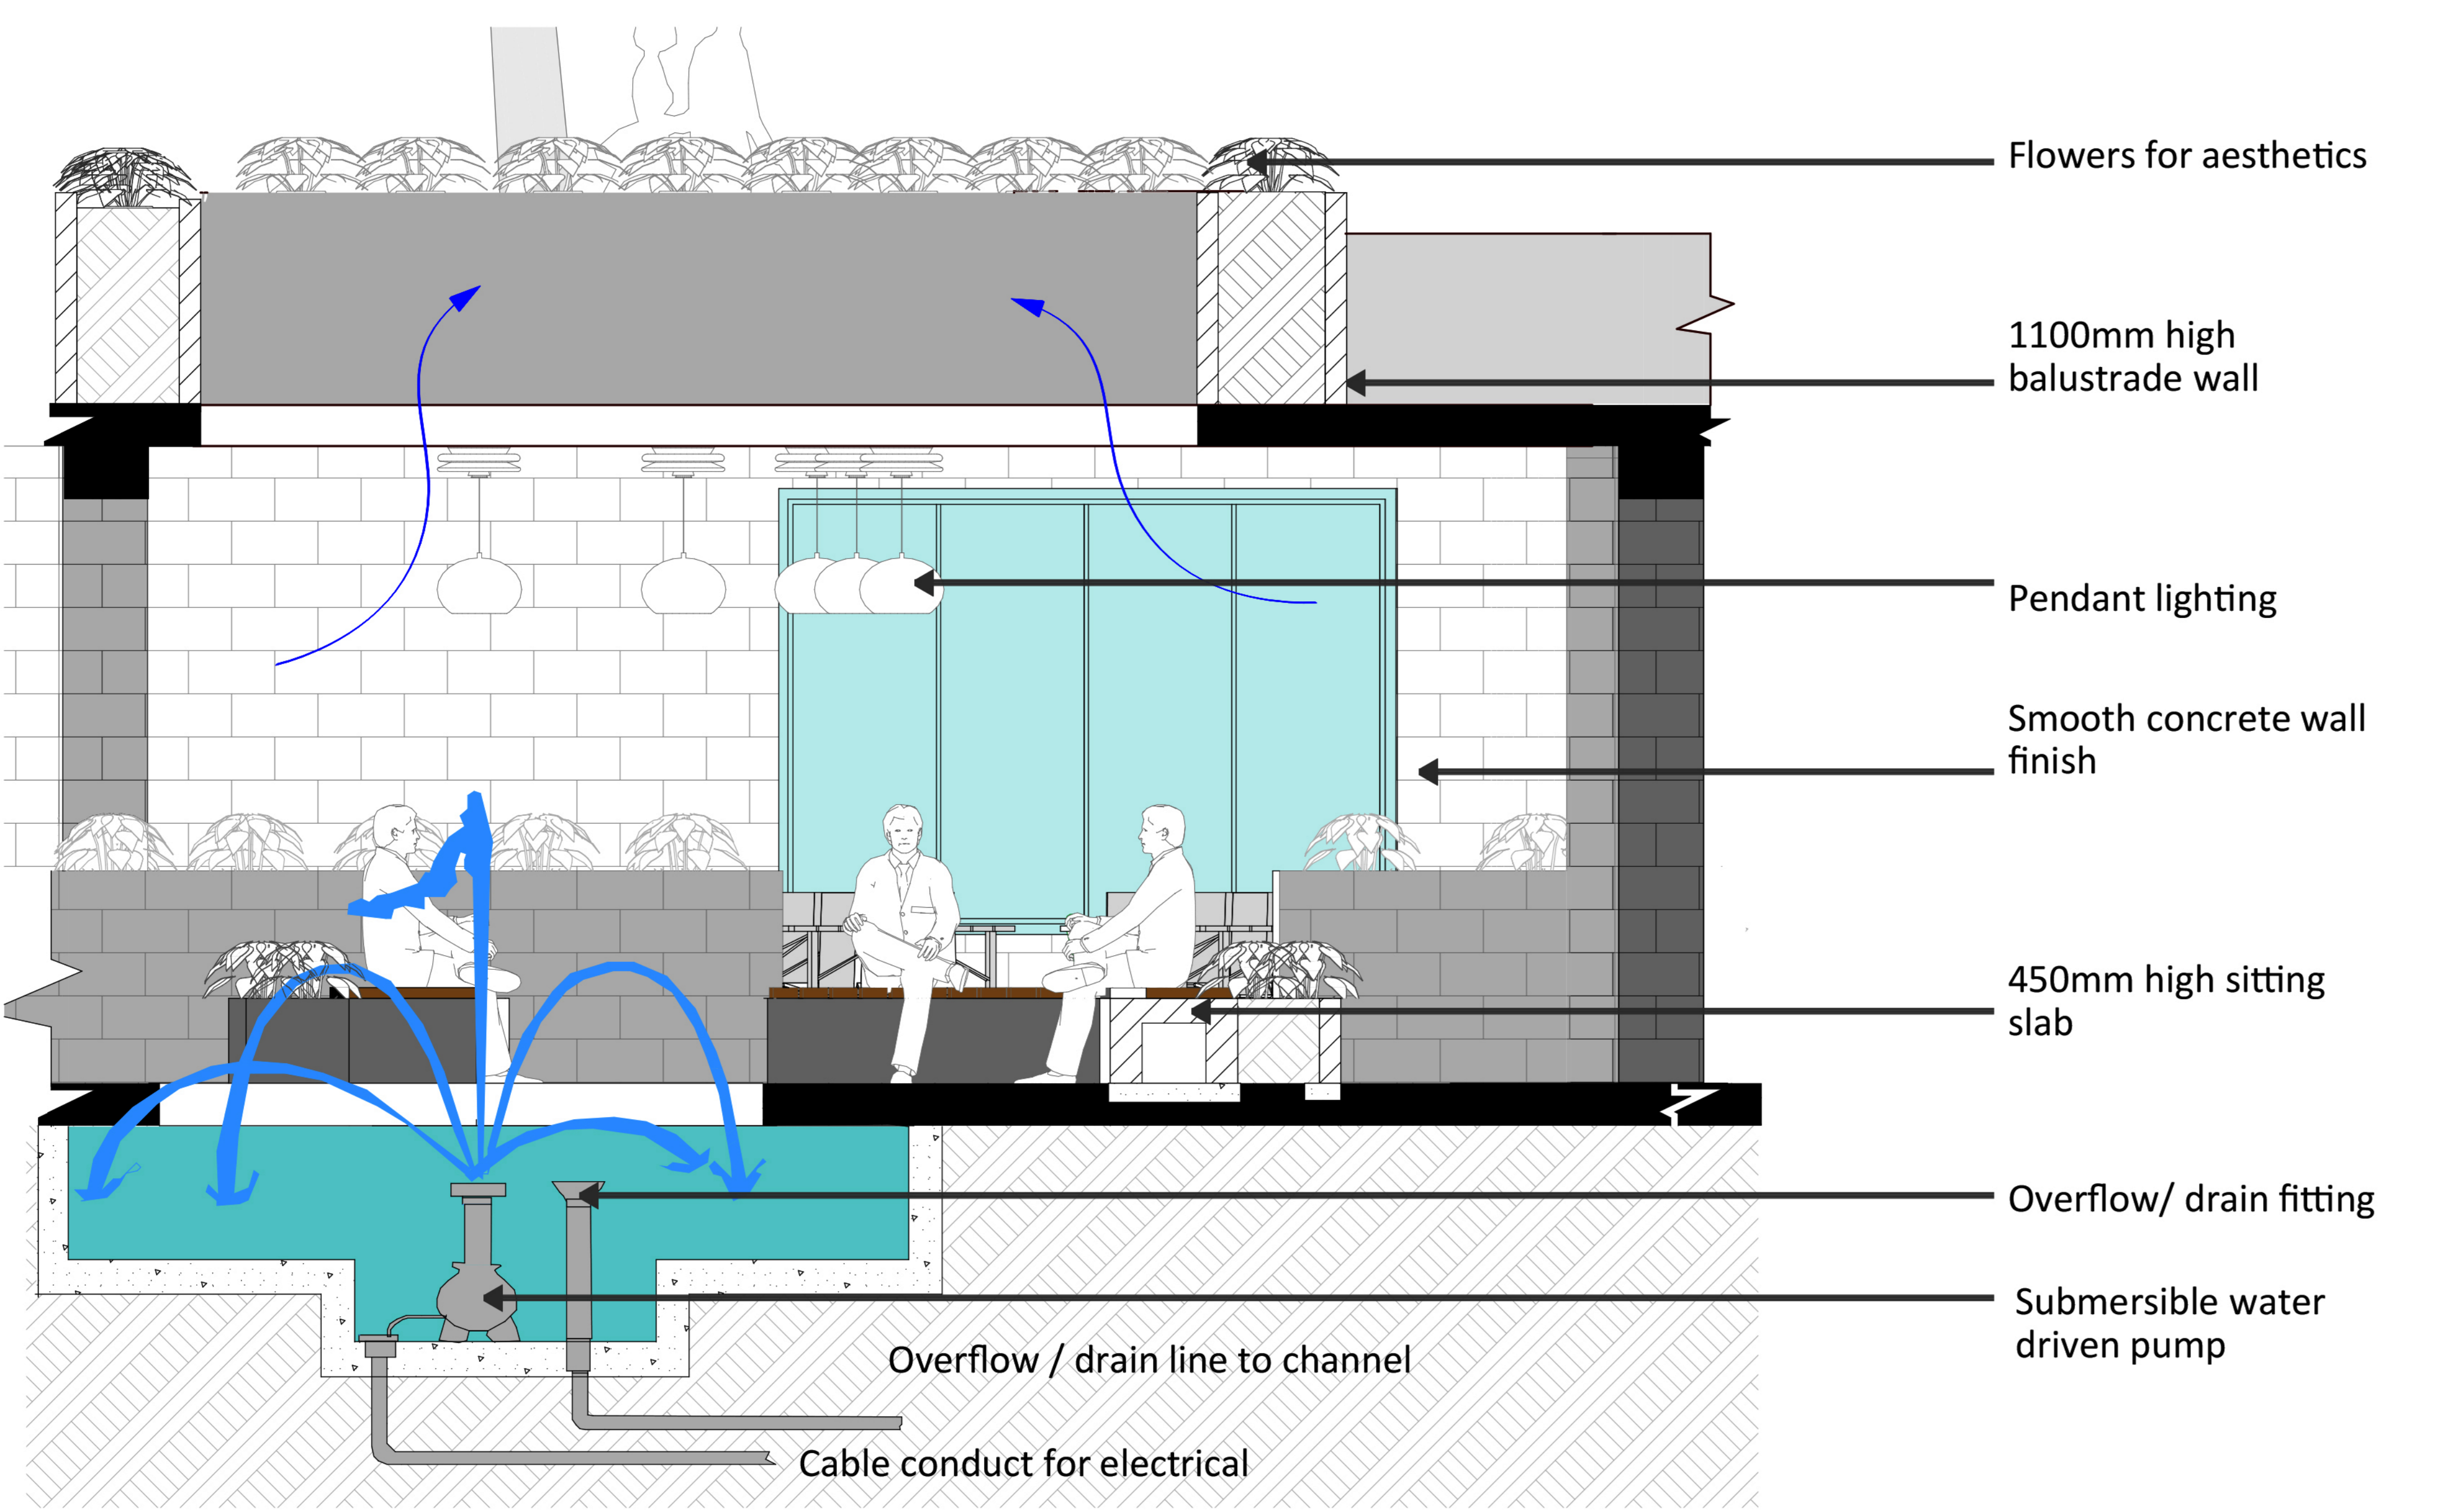

SECTIONAL ELEVATION 01

SCALE 1:200

SECTIONAL ELEVATION 02

SCALE 1:50

3D PERSPECTIVE OF THE WATER FEATURE AREA

DETAIL 01

SCALE 1:20

DETAIL 02

SCALE 1:20

**OPEN TO SKY WATER FEATURE AREA WITH POCKETS OF ACTIVITIES AROUND IT**

This space is intended to boost social and cultural life. This space will create a genuine relations between the activities around it and the sky above hence contributing to the vitality of all the spaces. The space will also host different activities like exhibition, meetings and recreational activities.