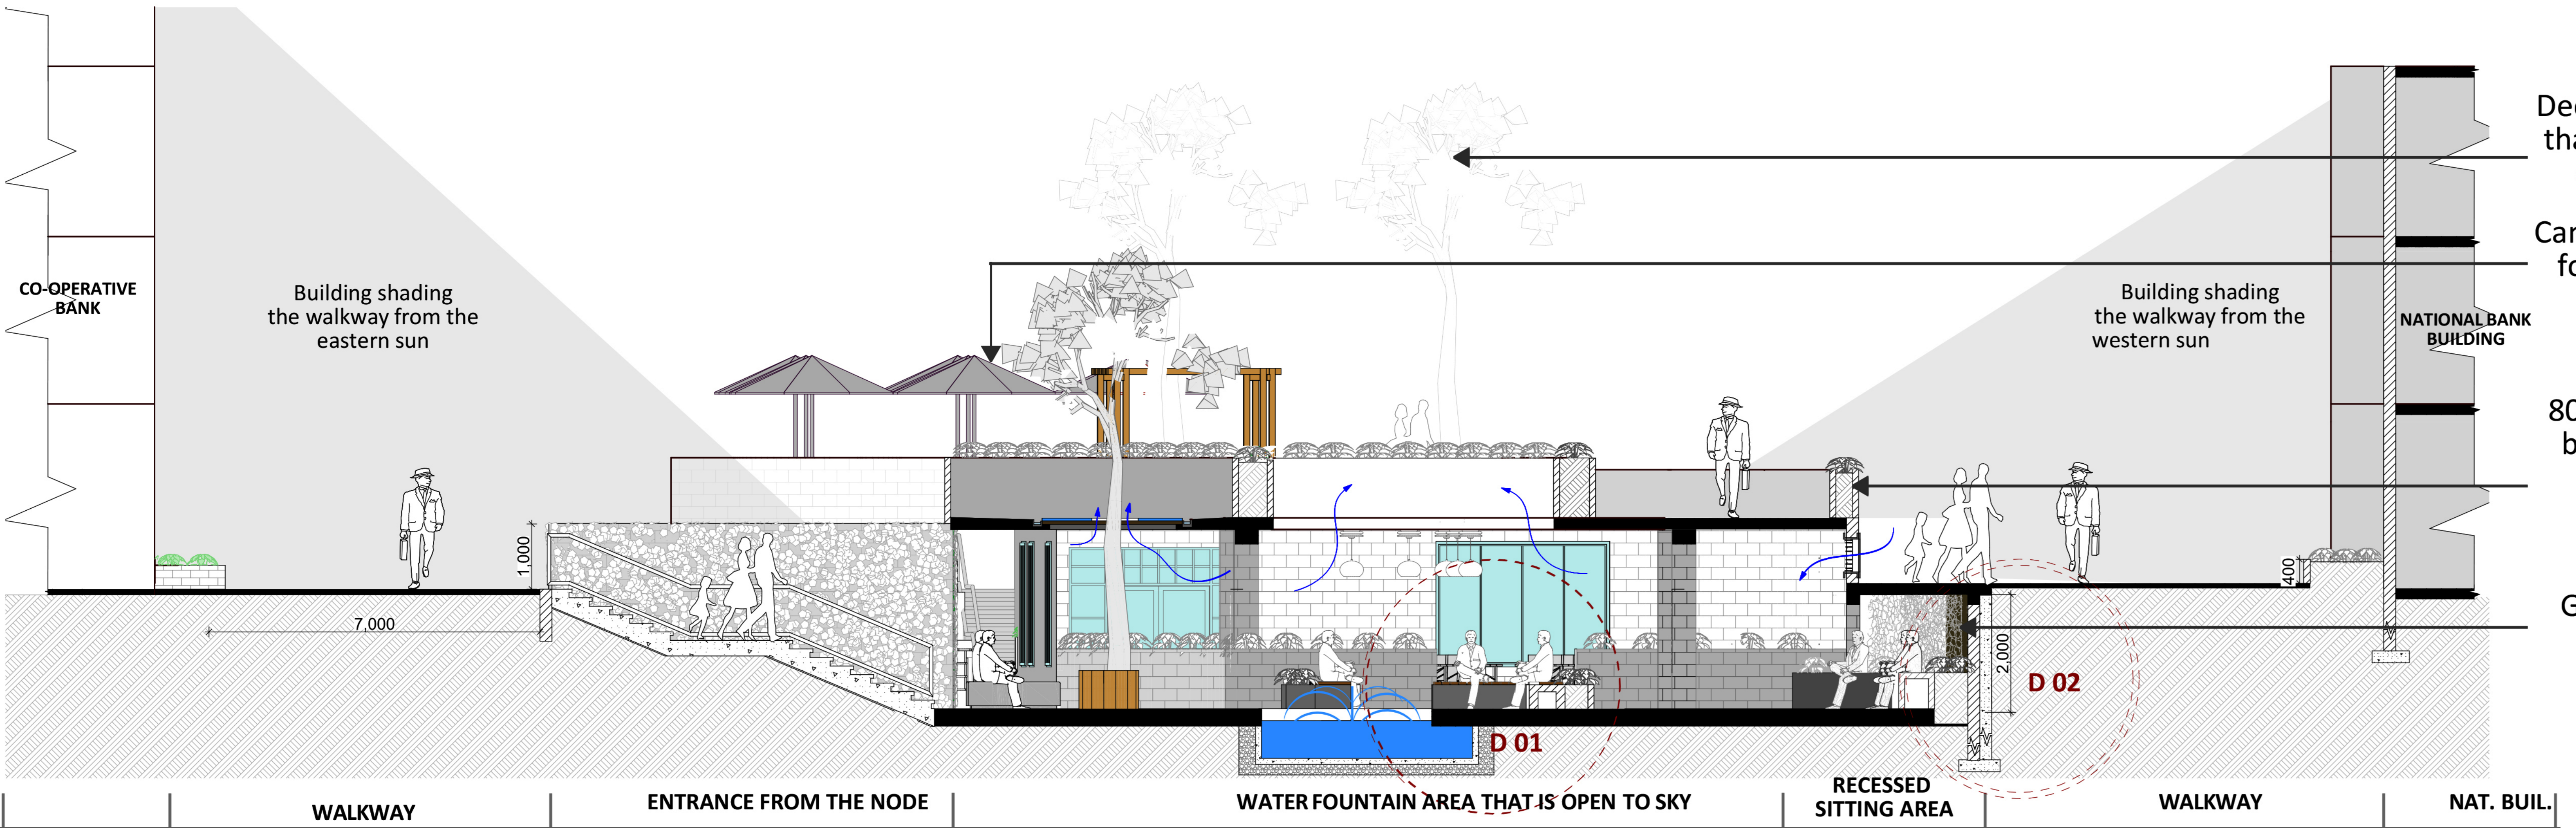

SECTIONAL ELEVATION 01

SCALE 1:200

SECTIONAL ELEVATION 02

SCALE 1:50

3D PERSPECTIVE OF THE WATER FEATURE AREA

DETAIL 01

SCALE 1:20

DETAIL 02

SCALE 1:20

**OPEN TO SKY WATER FEATURE AREA WITH POCKETS OF ACTIVITIES AROUND IT**

This space is intended to boost social and cultural life. This space will create a genuine relations between the activities around it and the sky above hence contributing to the vitality of all the spaces. The space will also host different activities like exhibition, meetings and recreational activities.