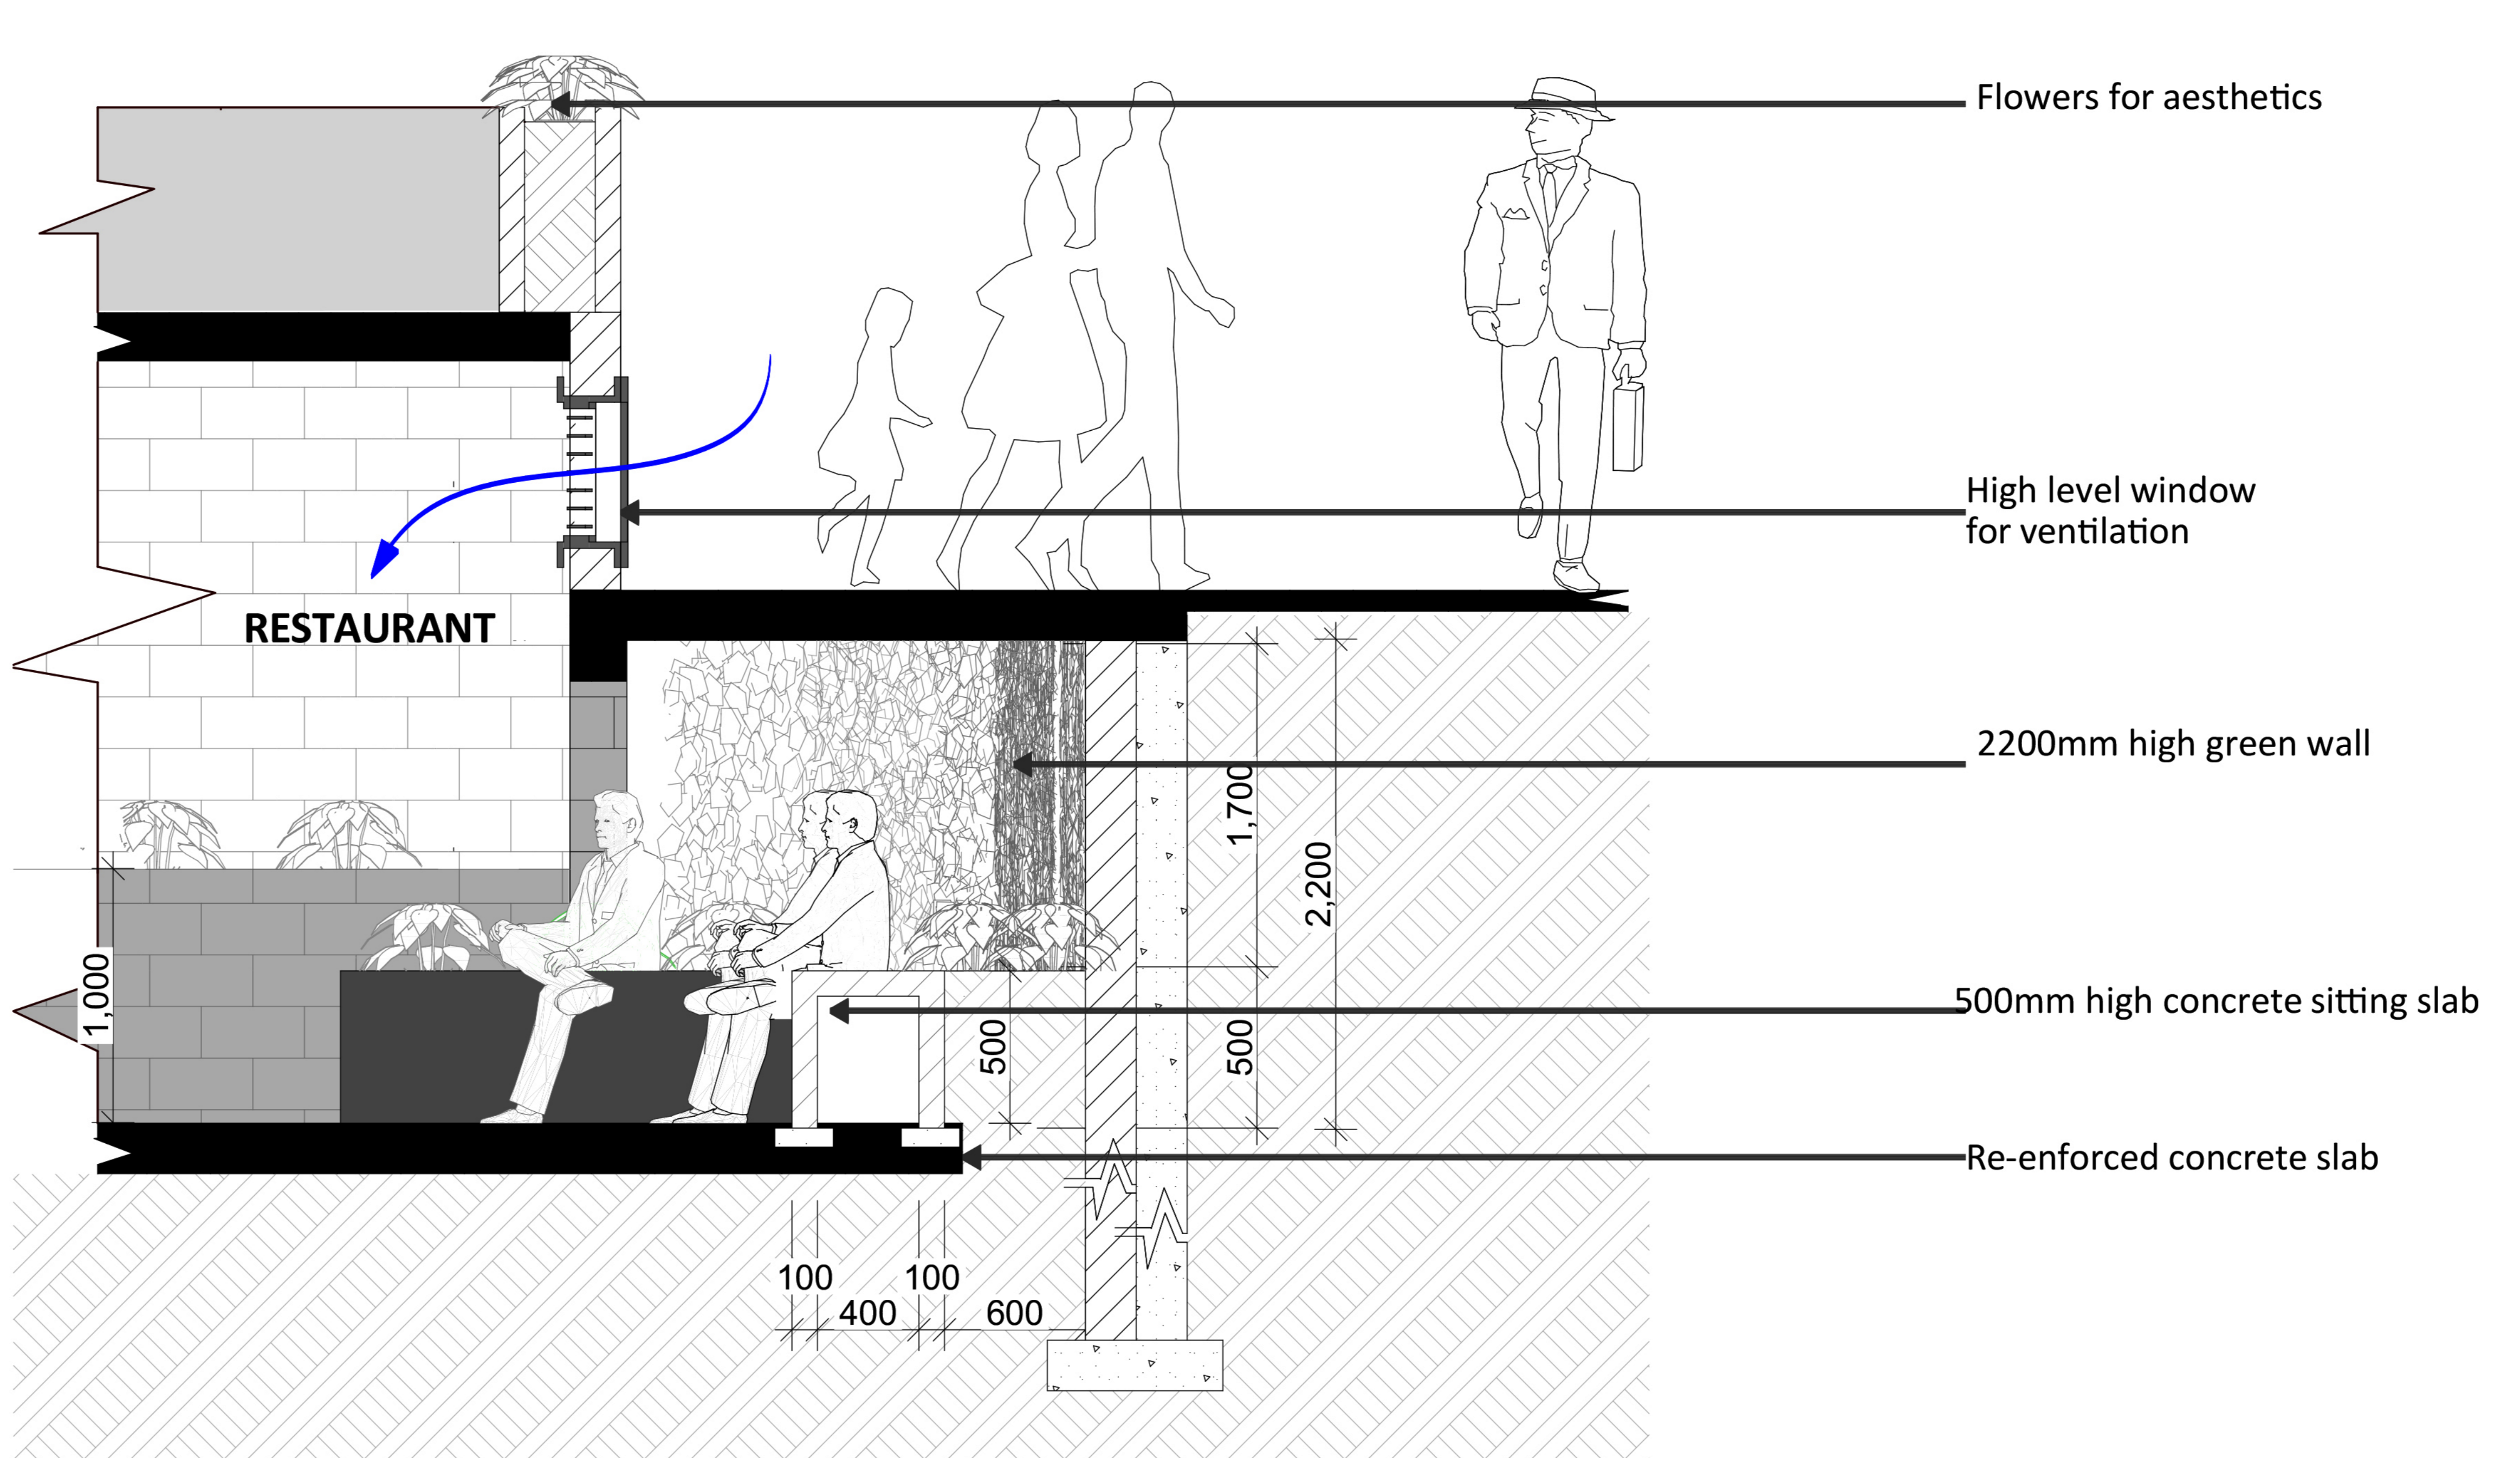

SECTIONAL ELEVATION 01

SCALE 1:200

SECTIONAL ELEVATION 02

SCALE 1:50

3D PERSPECTIVE OF THE WATER FEATURE AREA

DETAIL 01

SCALE 1:20

DETAIL 02

SCALE 1:20

**OPEN TO SKY WATER FEATURE AREA WITH POCKETS OF ACTIVITIES AROUND IT**

This space is intended to boost social and cultural life. This space will create a genuine relations between the activities around it and the sky above hence contributing to the vitality of all the spaces. The space will also host different activities like exhibition, meetings and recreational activities.